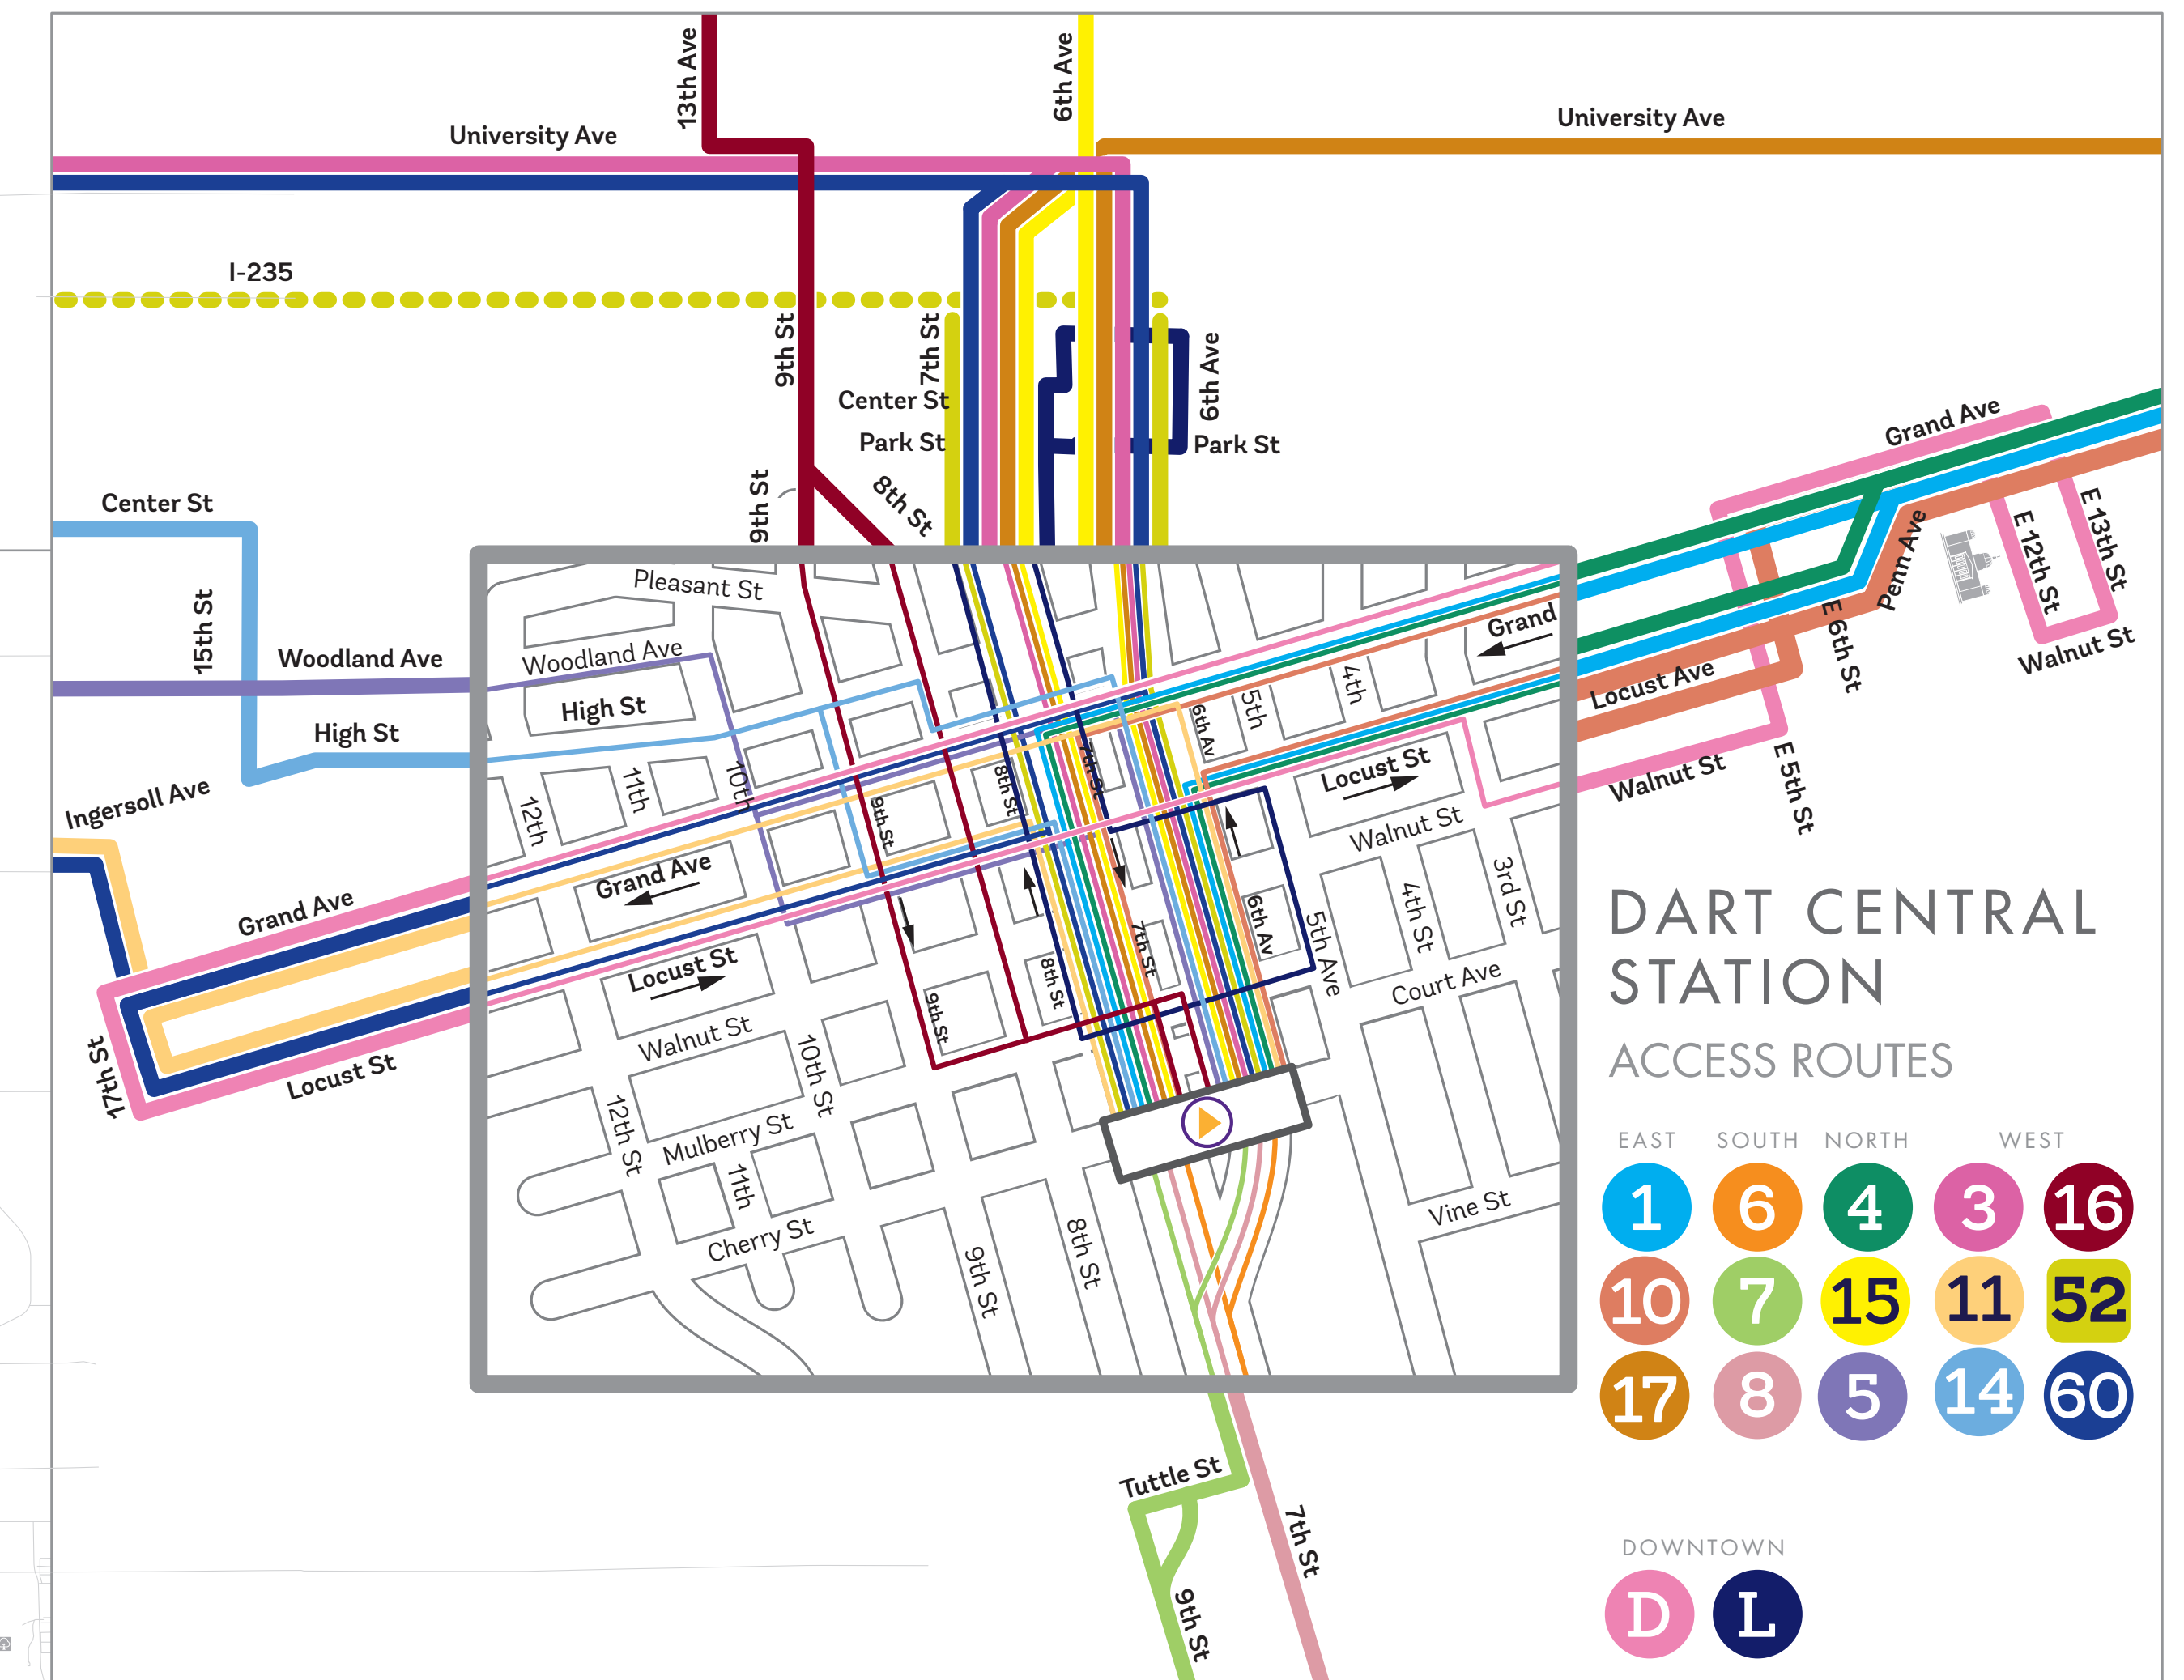

LOCAL

- 1 Fairgrounds
- 3 University
- 4 E 14th St
- 5 Franklin Ave
- 6 Indianola Ave
- 7 SW 9th St
- 8 Fleur Dr
- 10 East University
- 11 Ingersoll / Valley Junction
- 13 SE Park Ave
- 14 Beaver Ave
- 15 6th Ave
- 16 Douglas Ave
- 17 Hubbell Ave / Altoona
- 52 Valley West / Jordan Creek Crosstown
- 60 University / Ingersoll
- D D-Line Downtown Shuttle
- L The Link Shuttle

FLEX

- 72 West Des Moines / Clive
- 73 Urbandale / Windsor Heights
- 74 NW Urbandale

EXPRESS

- 92 Hickman
- 93 NW 86th
- 94 Westtown
- 95 Vista
- 96 EP True
- 98 Ankeny
- 99 Altoona

DOWNTOWN DES MOINES LOCAL BUS ROUTING

- Express Routes
- Express Route (No Stops)
- Local Routes
- Multiple Downtown Routes
- Select Trips Only
- Flex Routes
- Flex Zone
- DART Central Station
620 Cherry Street
Des Moines, IA 50309
- Park & Ride
- Hospital
- School
- Park
- Shopping
- University/College
- Medical
- Office Building
- Government Building
- Golf Course
- Attraction
- Housing
- Library

52 DOWNTOWN STOPS

93 94 95 96 DOWNTOWN STOPS

92 DOWNTOWN STOPS

98 DOWNTOWN STOPS

99 DOWNTOWN STOPS

POLK CITY ON CALL