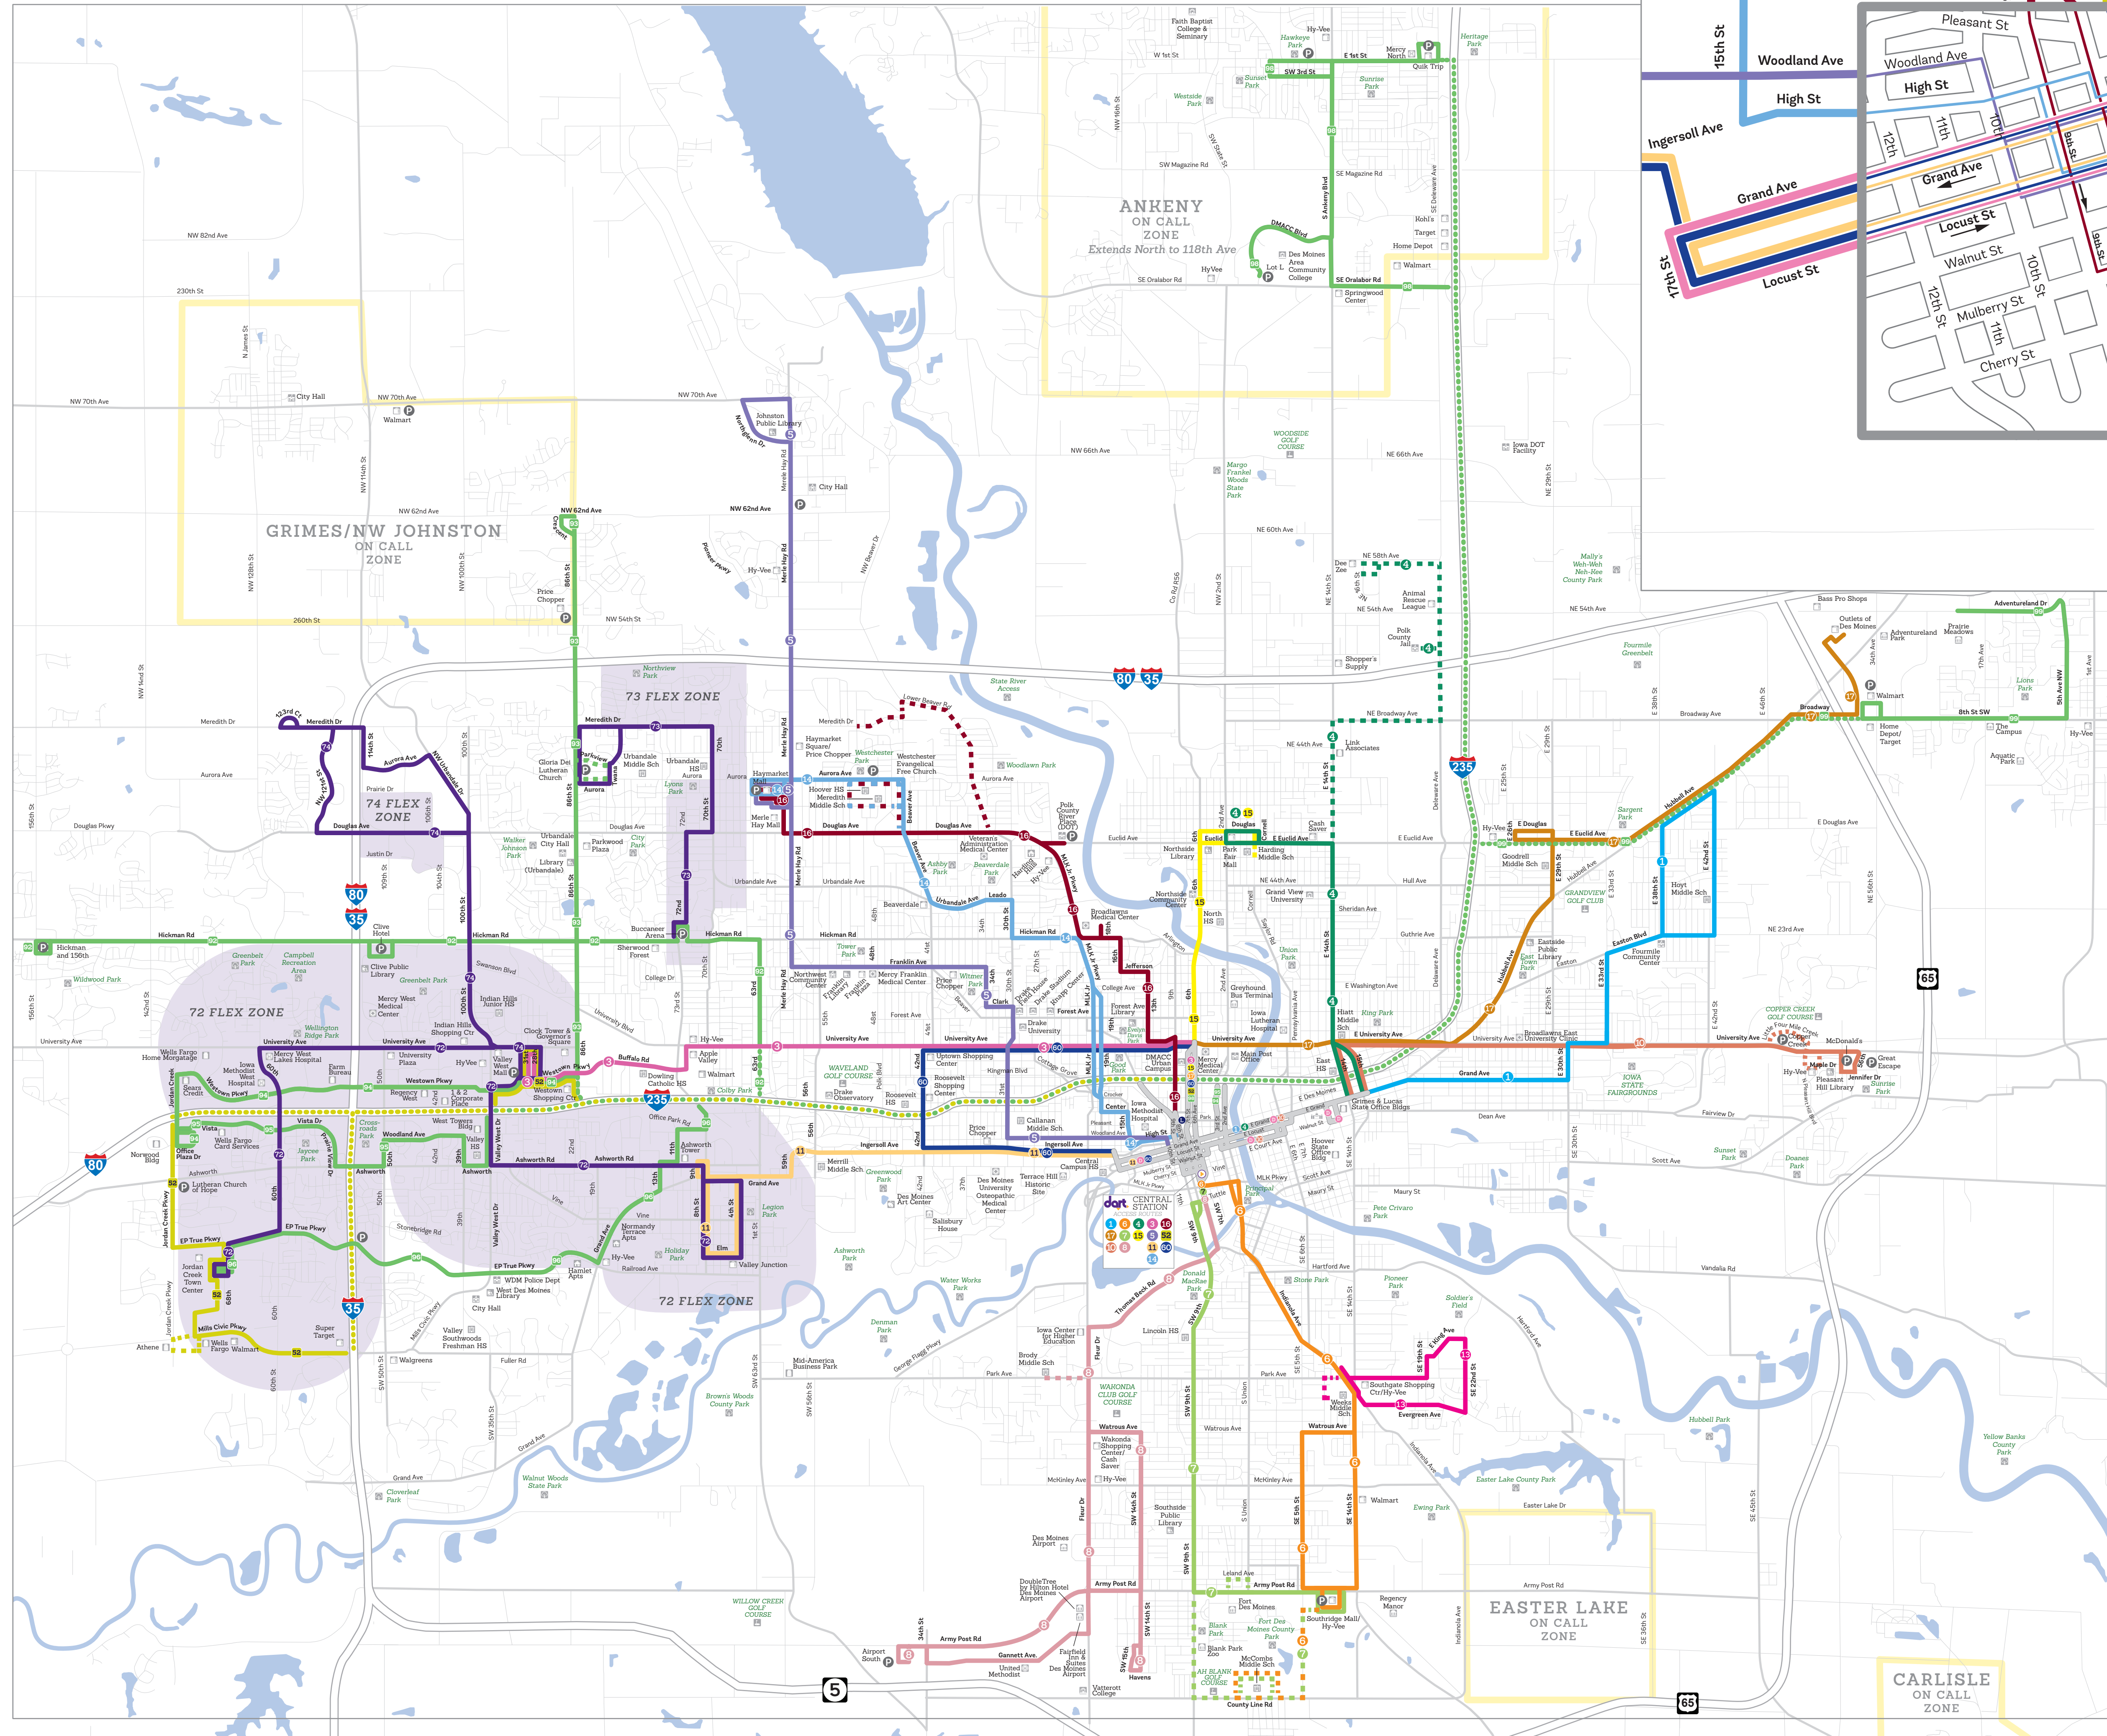

LOCAL

- 1 Fairgrounds
- 3 University
- 4 E 14th St
- 5 Franklin Ave
- 6 Indianola Ave
- 7 SW 9th St
- 8 Fleur Dr
- 10 East University
- 11 Ingersoll / Valley Junction
- 13 SE Park Ave
- 14 Beaver Ave
- 15 6th Ave
- 16 Douglas Ave
- 17 Hubbell Ave / Altoona
- 52 Valley West / Jordan Creek Crosstown
- 60 University / Ingersoll
- D D-Line Downtown Shuttle
- L The Link Shuttle

FLEX

- 72 West Des Moines / Clive
- 73 Urbandale / Windsor Heights
- 74 NW Urbandale

EXPRESS

- 92 Hickman
- 93 NW 86th
- 94 Westtown
- 95 Vista
- 96 EP True
- 98 Ankeny
- 99 Altoona

DOWNTOWN DES MOINES LOCAL BUS ROUTING

- Express Routes
- Express Route (No Stops)
- Local Routes
- Multiple Downtown Routes
- Select Trips Only
- Flex Routes
- Flex Zone
- DART Central Station
620 Cherry Street
Des Moines, IA 50309
- Park & Ride
- Hospital
- School
- Park
- Shopping
- University/College
- Medical
- Office Building
- Government Building
- Golf Course
- Attraction
- Housing
- Library

52 DOWNTOWN STOPS

93 94 95 96 DOWNTOWN STOPS

92 DOWNTOWN STOPS

98 DOWNTOWN STOPS

99 DOWNTOWN STOPS

POLK CITY ON CALL