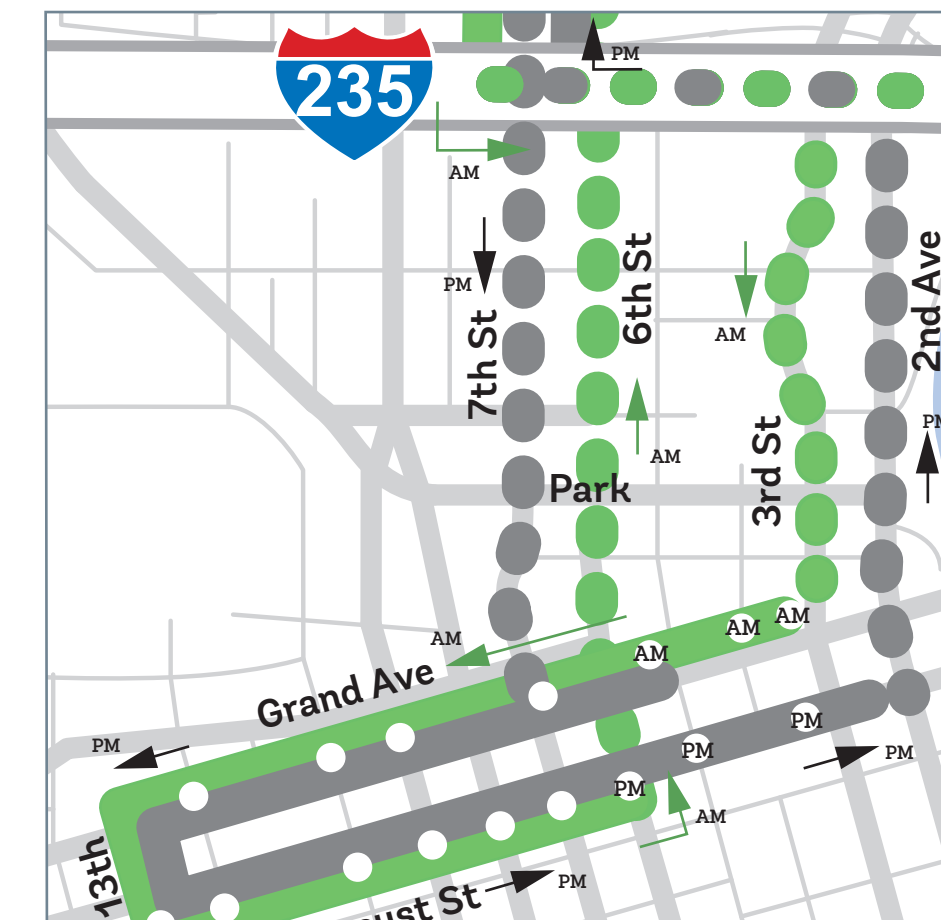

LOCAL

- 1 Fairgrounds
- 3 University
- 4 E 14th St
- 5 Franklin Ave
- 6 Indianola Ave
- 7 SW 9th St
- 8 Fleur Dr
- 10 East University
- 11 Ingersoll / Valley Junction
- 13 SE Park Ave
- 14 Beaver Ave
- 15 6th Ave
- 16 Douglas Ave
- 17 Hubbell Ave / Altoona
- 52 Valley West / Jordan Creek Crosstown
- 60 University / Ingersoll
- D D-Line Downtown Shuttle
- L The Link Shuttle

FLEX

- 72 West Des Moines / Clive
- 73 Urbandale / Windsor Heights
- 74 NW Urbandale

EXPRESS

- 92 Hickman
- 93 NW 86th
- 94 Westtown
- 95 Vista
- 96 EP True
- 98 Ankeny
- 99 Altoona

DOWNTOWN DES MOINES LOCAL BUS ROUTING

- Express Routes
- Express Route (No Stops)
- Local Routes
- Multiple Downtown Routes
- Select Trips Only
- Flex Routes
- Flex Zone
- DART Central Station
620 Cherry Street
Des Moines, IA 50309
- Park & Ride
- Hospital
- School
- Park
- Shopping
- University/College
- Medical
- Office Building
- Government Building
- Golf Course
- Attraction
- Housing
- Library

52 DOWNTOWN STOPS

93 94 95 96 DOWNTOWN STOPS

92 DOWNTOWN STOPS

98 DOWNTOWN STOPS

99 DOWNTOWN STOPS

POLK CITY ON CALL