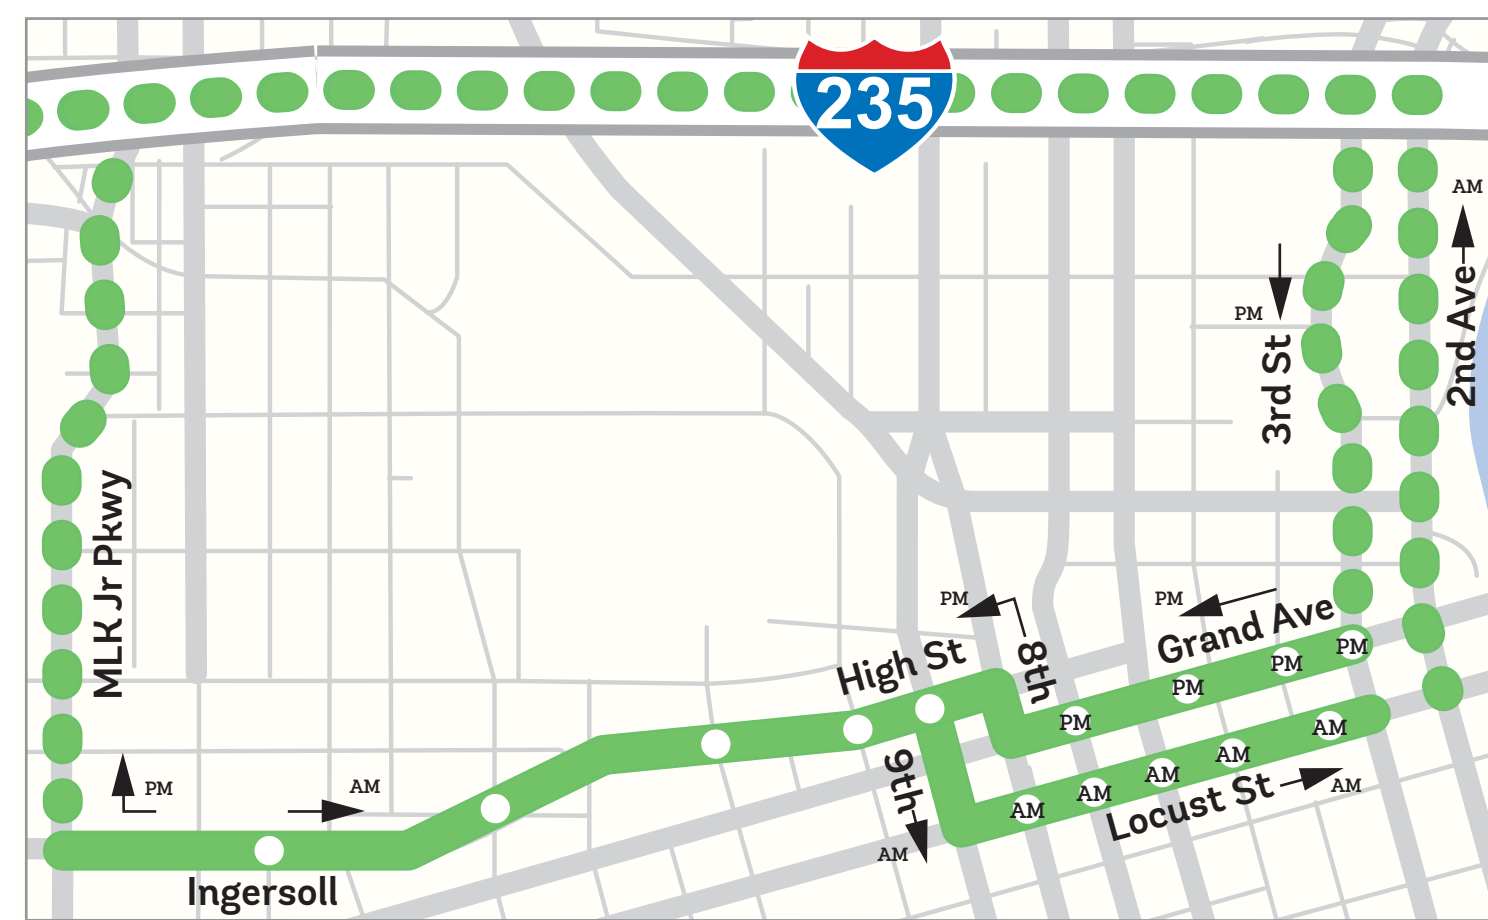

LOCAL

- 1 Fairgrounds
- 3 University
- 4 E 14th St
- 5 Franklin Ave
- 6 Indianola Ave
- 7 SW 9th St
- 8 Fleur Dr
- 10 East University
- 11 Ingersoll / Valley Junction
- 13 SE Park Ave
- 14 Beaver Ave
- 15 6th Ave
- 16 Douglas Ave
- 17 Hubbell Ave / Altoona
- 52 Valley West / Jordan Creek Crosstown
- 60 University / Ingersoll
- D D-Line Downtown Shuttle
- L The Link Shuttle

FLEX

- 72 West Des Moines / Clive
- 73 Urbandale / Windsor Heights
- 74 NW Urbandale

EXPRESS

- 92 Hickman
- 93 NW 86th
- 94 Westtown
- 95 Vista
- 96 EP True
- 98 Ankeny
- 99 Altoona

DOWNTOWN DES MOINES LOCAL BUS ROUTING

- Express Routes
- Express Route (No Stops)
- Local Routes
- Multiple Downtown Routes
- Select Trips Only
- Flex Routes
- Flex Zone
- DART Central Station
620 Cherry Street
Des Moines, IA 50309
- Park & Ride
- Hospital
- School
- Park
- Shopping
- University/College
- Medical
- Office Building
- Government Building
- Golf Course
- Attraction
- Housing
- Library

52 DOWNTOWN STOPS

93 94 95 96 DOWNTOWN STOPS

92 DOWNTOWN STOPS

98 DOWNTOWN STOPS

99 DOWNTOWN STOPS

POLK CITY ON CALL