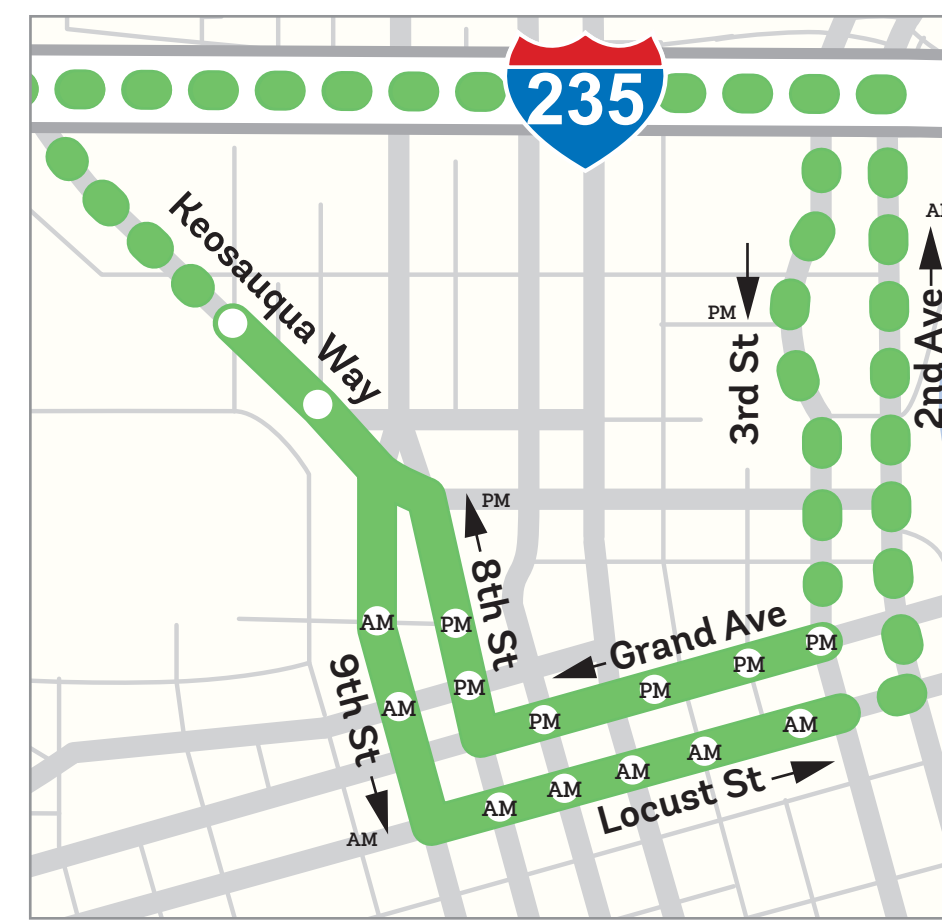

LOCAL

- 1 Fairgrounds
- 3 University
- 4 E 14th St
- 5 Franklin Ave
- 6 Indianola Ave
- 7 SW 9th St
- 8 Fleur Dr
- 10 East University
- 11 Ingersoll / Valley Junction
- 13 SE Park Ave
- 14 Beaver Ave
- 15 6th Ave
- 16 Douglas Ave
- 17 Hubbell Ave / Altoona
- 52 Valley West / Jordan Creek Crosstown
- 60 University / Ingersoll
- D D-Line Downtown Shuttle
- L The Link Shuttle

FLEX

- 72 West Des Moines / Clive
- 73 Urbandale / Windsor Heights
- 74 NW Urbandale

EXPRESS

- 92 Hickman
- 93 NW 86th
- 94 Westtown
- 95 Vista
- 96 EP True
- 98 Ankeny
- 99 Altoona

DOWNTOWN DES MOINES LOCAL BUS ROUTING

- Express Routes
- Express Route (No Stops)
- Local Routes
- Multiple Downtown Routes
- Select Trips Only
- Flex Routes
- Flex Zone
- DART Central Station
620 Cherry Street
Des Moines, IA 50309
- Park & Ride
- Hospital
- School
- Park
- Shopping
- University/College
- Medical
- Office Building
- Government Building
- Golf Course
- Attraction
- Housing
- Library

52 DOWNTOWN STOPS

93 94 95 96 DOWNTOWN STOPS

92 DOWNTOWN STOPS

98 DOWNTOWN STOPS

99 DOWNTOWN STOPS

POLK CITY ON CALL