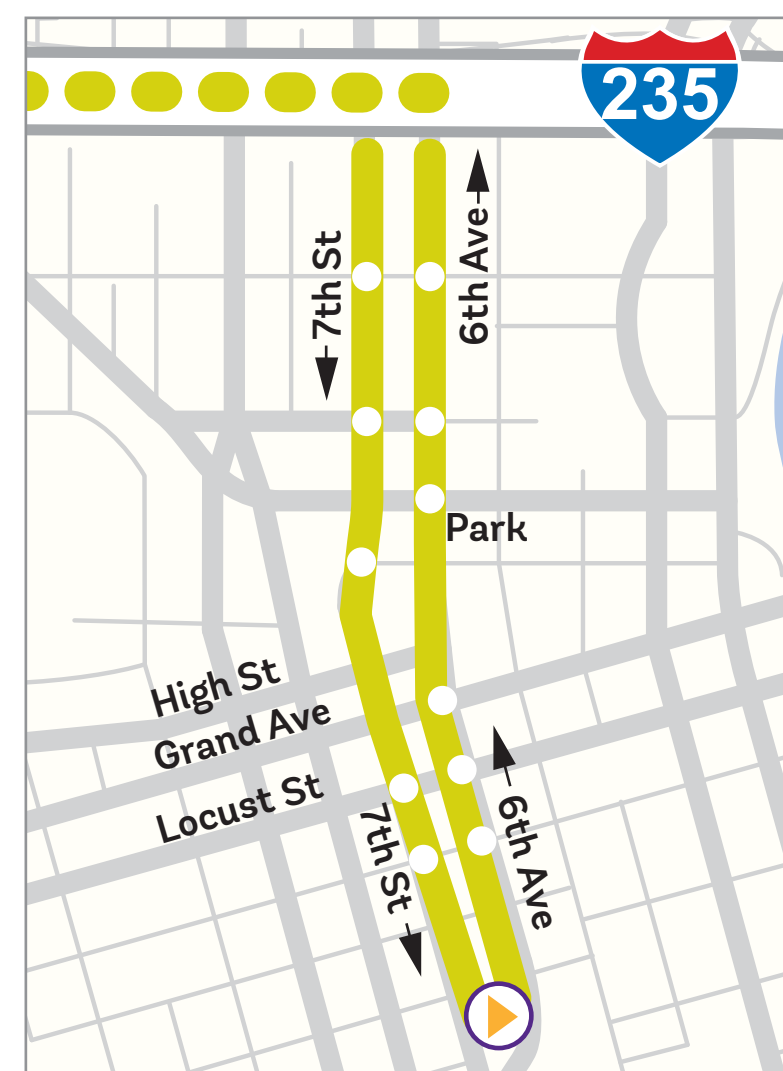

LOCAL

- 1 Fairgrounds
- 3 University
- 4 E 14th St
- 5 Franklin Ave
- 6 Indianola Ave
- 7 SW 9th St
- 8 Fleur Dr
- 10 East University
- 11 Ingersoll / Valley Junction
- 13 SE Park Ave
- 14 Beaver Ave
- 15 6th Ave
- 16 Douglas Ave
- 17 Hubbell Ave / Altoona
- 52 Valley West / Jordan Creek Crosstown
- 60 University / Ingersoll
- D D-Line Downtown Shuttle
- L The Link Shuttle

FLEX

- 72 West Des Moines / Clive
- 73 Urbandale / Windsor Heights
- 74 NW Urbandale

EXPRESS

- 92 Hickman
- 93 NW 86th
- 94 Westtown
- 95 Vista
- 96 EP True
- 98 Ankeny
- 99 Altoona

DOWNTOWN DES MOINES LOCAL BUS ROUTING

- Express Routes
- Express Route (No Stops)
- Local Routes
- Multiple Downtown Routes
- Select Trips Only
- Flex Routes
- Flex Zone
- DART Central Station
620 Cherry Street
Des Moines, IA 50309
- Park & Ride
- Hospital
- School
- Park
- Shopping
- University/College
- Medical
- Office Building
- Government Building
- Golf Course
- Attraction
- Housing
- Library

52 DOWNTOWN STOPS

93 94 95 96 DOWNTOWN STOPS

92 DOWNTOWN STOPS

98 DOWNTOWN STOPS

99 DOWNTOWN STOPS

POLK CITY ON CALL