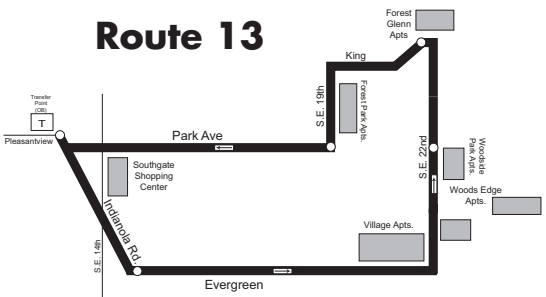

Route 13 Indianola Ave to SE Park (Local Route)

School days only: This trip serves passengers transferring from Route 6.

Indianola & Pleasantview 3:24 p.m.	Indianola & Evergreen 3:28	S.E. 22nd & Park 3:32

Early Out 2:08	2:12	2:16

King & S.E. 22nd 3:33	S.E. 19th & Park 3:36	Indianola & Pleasantview 3:47

Early Out 2:17	2:20	2:31