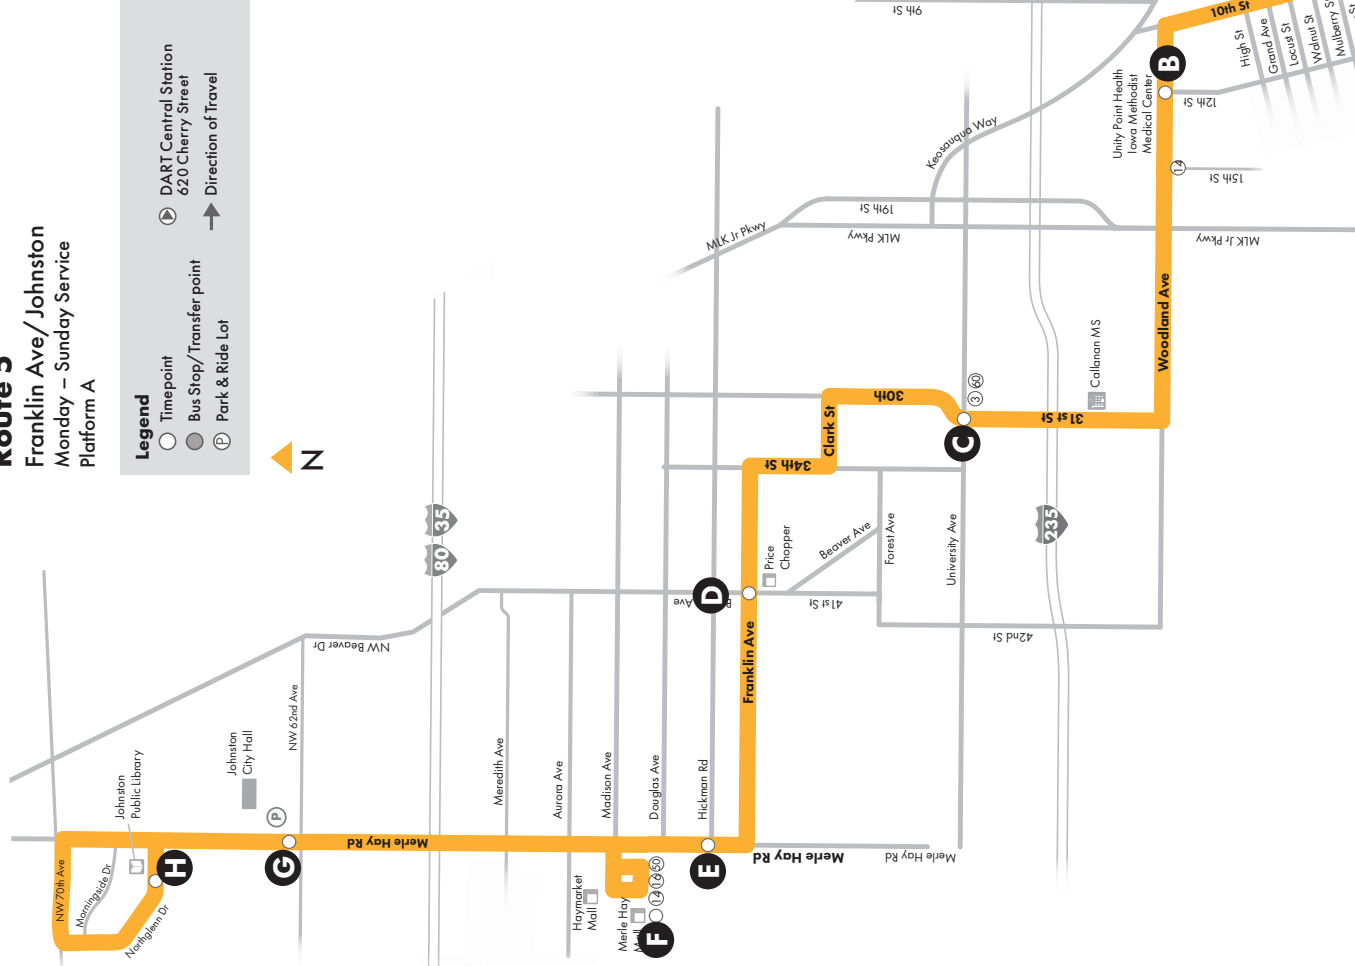

NORTHBOUND-Outbound Monday-Friday

DART Central Station	Woodland & 12th St (Methodist)	31st St & University	Franklin Ave & Beaver Ave	Merle Hay Rd & Hickman Rd	Merle Hay Mall	Johnston City Hall	Johnston Public Library
A	B	C	D	E	F	G	H
5:50	5:55	6:02	6:07	6:12	6:16	6:24	6:28
6:20	6:25	6:32	6:38	6:43	6:48	6:57	7:01
6:50	6:55	7:03	7:09	7:14	7:19	7:28	7:32
7:50	7:55	8:03	8:09	8:14	8:19	8:28	8:32
8:50	8:55	9:03	9:09	9:14	9:19	9:27	9:31
9:50	9:55	10:03	10:10	10:15	10:20	10:28	10:32
10:50	10:55	11:03	11:10	11:15	11:20	11:28	11:32
11:50	11:55	12:03	12:10	12:15	12:20	12:28	12:32
12:50	12:55	1:03	1:10	1:15	1:20	1:28	1:32
1:50	1:55	2:03	2:10	2:15	2:20	2:28	2:32
2:50	2:55	3:03	3:10	3:15	3:20	3:29	3:33
3:20	3:25	3:33	3:40	3:46	3:51	4:01	4:05
3:50	3:56	4:05	4:12	4:18	4:23	4:33	4:37
4:20	4:26	4:35	4:42	4:48	4:53	5:03	5:07
4:50	4:56	5:05	5:12	5:18	5:23	5:33	5:37
5:20	5:26	5:35	5:41	5:46	5:50	5:58	6:02
5:50	5:54	6:02	6:08	6:13	6:17	6:25	6:29
6:20	6:24	6:32	6:38	6:43	6:47	6:55	6:59
6:50	6:54	7:02	7:08	7:13	7:17	7:25	7:29
7:20	7:24	7:32	7:38	7:43	7:47	7:55	7:59