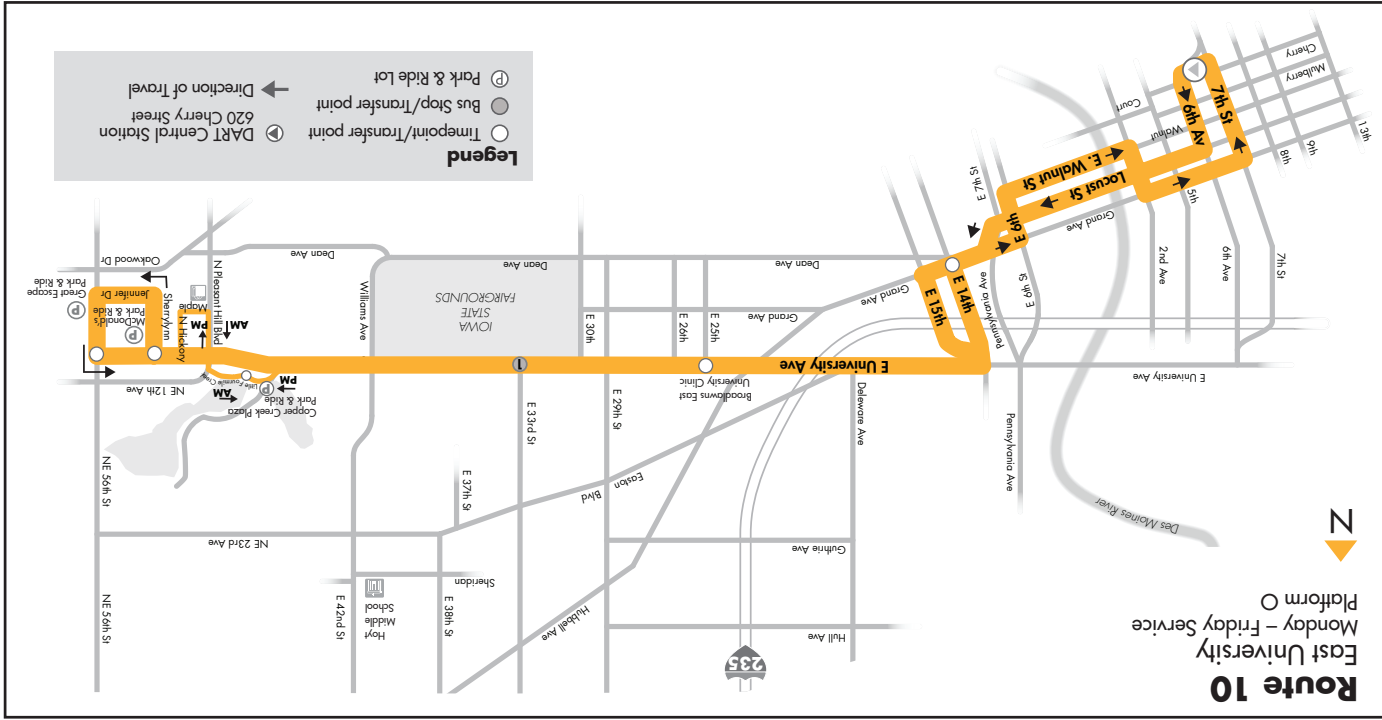

Route 10
East University
Monday - Friday Service
Platform O

EASTBOUND-Outbound

Monday-Friday

DART Central Station	E Grand Ave & E 14th St	E University & E 25th St (Broadlawns)	Copper Creek P&R	Sherrylynn & E University Ave	NE 56th St & E University Ave
6:05	6:13	6:20	---	6:26/6:40	6:42
6:35	6:43	6:50	---	6:56/7:10	7:12
7:40	7:49	7:55	---	8:01/8:10	8:12
8:50	8:59	9:05	---	9:11/9:17	9:19
10:00	10:09	10:15	---	10:21/10:23	10:25
11:00	11:09	11:15	---	11:21/11:23	11:25
12:00	12:09	12:15	12:20	12:26	12:28
1:00	1:09	1:15	1:20	1:26	1:28
2:00	2:09	2:15	2:20	2:26	2:28
3:00	3:09	3:16	3:21	3:27	3:29
3:55	4:04	4:11	4:16	4:22	4:24
4:45	4:54	5:01	5:06	5:12	5:14
5:20	5:29	5:36	5:41	5:47	5:49

AM

PM

WESTBOUND-Inbound

Monday-Friday

Sherrylynn & E University Ave	NE 56th St & E University Ave	Copper Creek P&R	E University & E 25th St (Broadlawns)	E Grand Ave & E 14th St	DART Central Station
6:13	6:15	6:20	6:27	6:36	6:47
6:40	6:42	6:47	6:54	7:03	7:15
7:10	7:12	7:17	7:24	7:33	7:45
8:10	8:12	8:17	8:24	8:33	8:43
9:17	9:19	9:24	9:31	9:40	9:50
10:23	10:25	10:30	10:37	10:46	10:56
11:23	11:25	11:30	11:37	11:46	11:56
12:26	12:28/12:30	---	12:36	12:45	12:55
1:26	1:28/1:30	---	1:36	1:45	1:55
2:26	2:28/2:30	---	2:36	2:45	2:55
3:27	3:29/3:35	---	3:41	3:50	4:00
4:22	4:24/4:29	---	4:35	4:44	4:55
5:12	5:14/5:20	---	5:26	5:35	5:45

AM

PM

* These trips become the #1 Fairgrounds bus at DART Central Station and pull into Platform "O".
▶ Additional service on Route 10 may be provided to accommodate increased demand to the Iowa State Fairgrounds and Park & Ride facilities will be provided at 7th & Center, SE Polk School and the State Capitol during those select times.
▶ Weather, special events and traffic conditions may alter service.