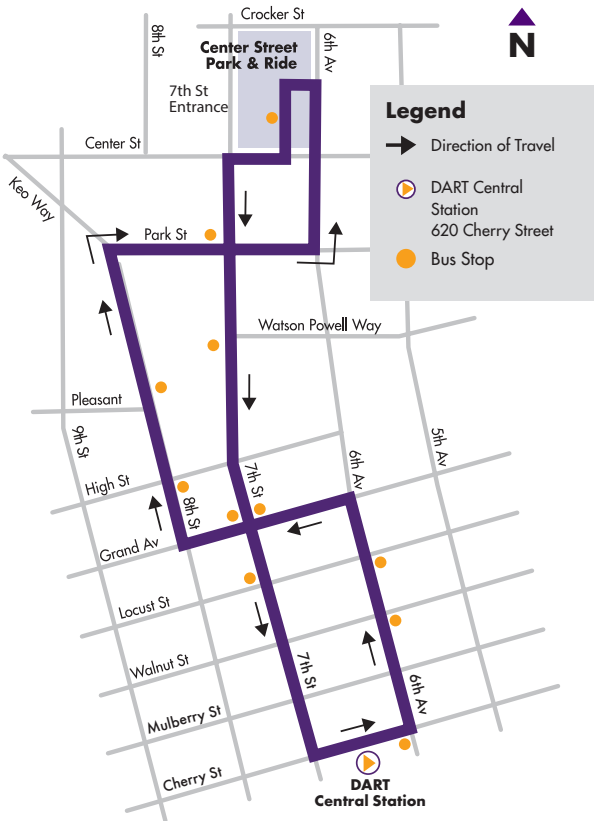

# the LINK

## FREE SHUTTLE

Monday – Friday ▶ 5:30 a.m. – 6:30 p.m.

The free LINK Shuttle service connects parkers at the Center Street Park & Ride with the core of downtown. Shuttle operates every 15 minutes.

All Trips  
  
Accessible