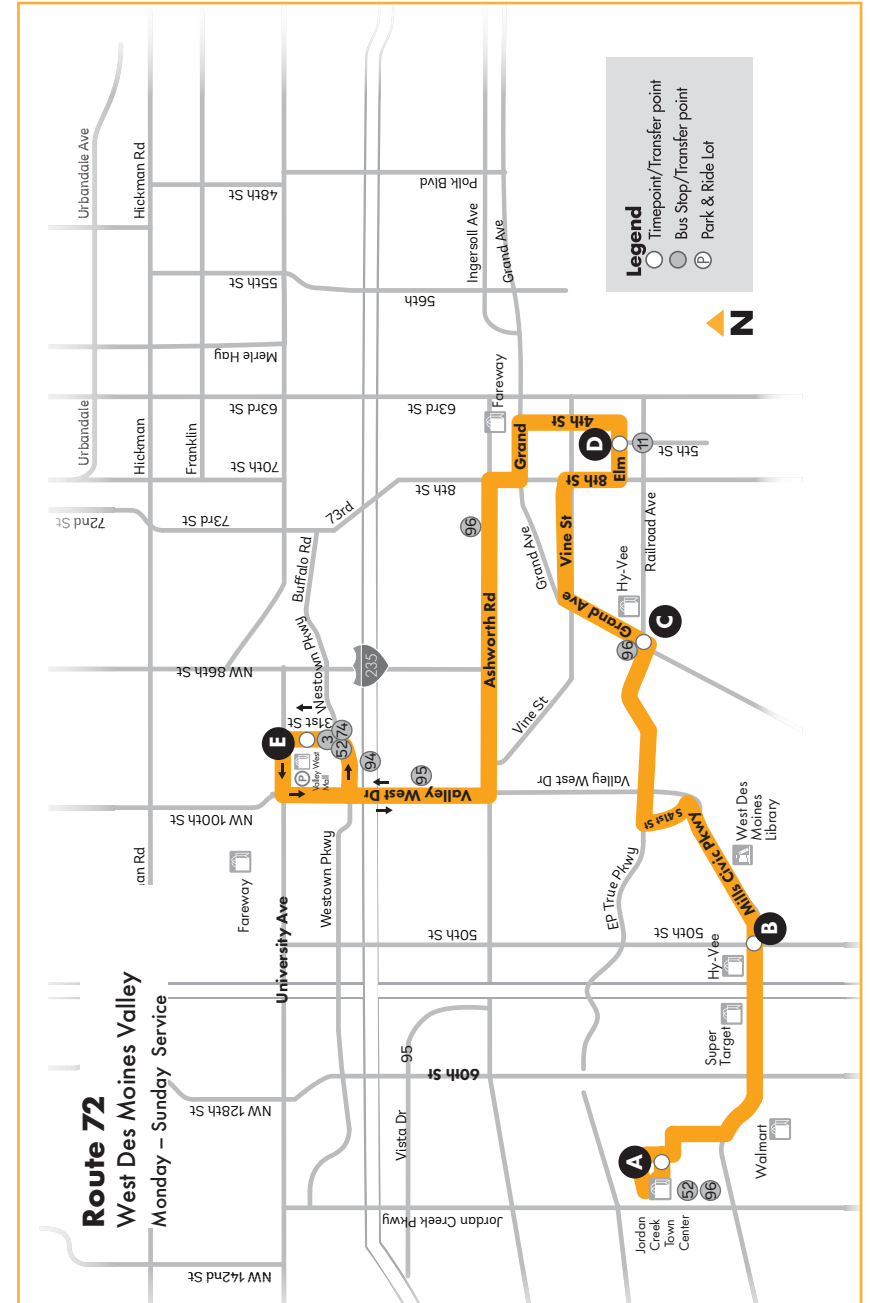

EASTBOUND - Saturday				
Jordan Creek Town Center	Mills Civic & S. 50th	Grand & EP True (Normandy Plaza)	Elm & 5th (Valley Junction)	Valley West Mall
A	B	C	D	E
AM				
-----	-----	-----	6:45	6:56
7:50	7:57	8:03	8:07	8:18
9:10	9:18	9:24	9:28	9:40
10:30	10:38	10:44	10:48	11:00
11:50	11:58	12:04	12:08	12:20
PM				
1:10	1:18	1:24	1:28	1:40
2:30	2:38	2:44	2:48	3:00
3:50	3:58	4:04	4:08	4:20
5:10	5:18	5:24	5:28	5:40
6:30	6:38	6:44	6:48	7:00
7:50	7:58	8:04	8:08	8:19
9:10	9:17	9:23	9:27	9:38

EASTBOUND - Sunday				
Jordan Creek Town Center	Mills Civic & S. 50th	Grand & EP True (Normandy Plaza)	Elm & 5th (Valley Junction)	Valley West Mall
A	B	C	D	E
AM				
-----	-----	-----	6:41	6:55
7:33	7:40	7:45	7:49	8:00
9:01	9:09	9:15	9:19	9:31
10:33	10:41	10:47	10:51	11:03
11:49	11:57	12:03	12:07	12:19
PM				
1:13	1:21	1:27	1:31	1:43
2:26	2:34	2:39	2:43	2:55
3:55	4:03	4:08	4:12	4:24
5:14	5:22	5:27	5:31	5:43
6:26	6:34	6:39	6:43	6:55

Jordan Creek Town Center ▼

All Trips

Accessible

WESTBOUND - Monday-Friday

	Valley West Mall	Elm & 5th (Valley Junction)	Grand & EP True (Normandy Plaza)	Mills Civic & S. 50th	Jordan Creek Town Center
	E	D	C	B	A
AM					
	7:00	7:13	7:17	7:24	7:31
	8:20	8:33	8:37	8:44	8:51
	9:42	9:55	9:59	10:06	10:13
	11:02	11:15	11:20	11:26	11:34
PM					
	12:20	12:33	12:38	12:44	12:52
	1:40	1:53	1:58	2:04	2:12
	3:02	3:15	3:20	3:26	3:34
	4:22	4:36	4:41	4:48	4:56
	5:40	5:54	5:59	6:06	6:14
	7:02	7:13	7:18	7:24	7:32
	8:22	8:33	8:38	8:44	8:52

EASTBOUND - Monday-Friday

	Jordan Creek Town Center	Mills Civic & S. 50th	Grand & EP True (Normandy Plaza)	Elm & 5th (Valley Junction)	Valley West Mall
	A	B	C	D	E
AM					
	6:48	6:37	6:37	6:37	6:48
	7:45	7:53	7:59	8:03	8:15
	9:00	9:08	9:14	9:18	9:29
	10:22	10:30	10:36	10:40	10:51
	11:42	11:50	11:56	12:00	12:11
PM					
	1:30	1:19	1:15	1:19	1:30
	2:25	2:34	2:40	2:44	2:55
	3:42	3:50	3:56	4:00	4:11
	5:05	5:13	5:19	5:23	5:33
	6:25	6:33	6:39	6:43	6:53
	7:42	7:50	7:56	8:00	8:10
	9:05	9:12	9:18	9:22	9:32