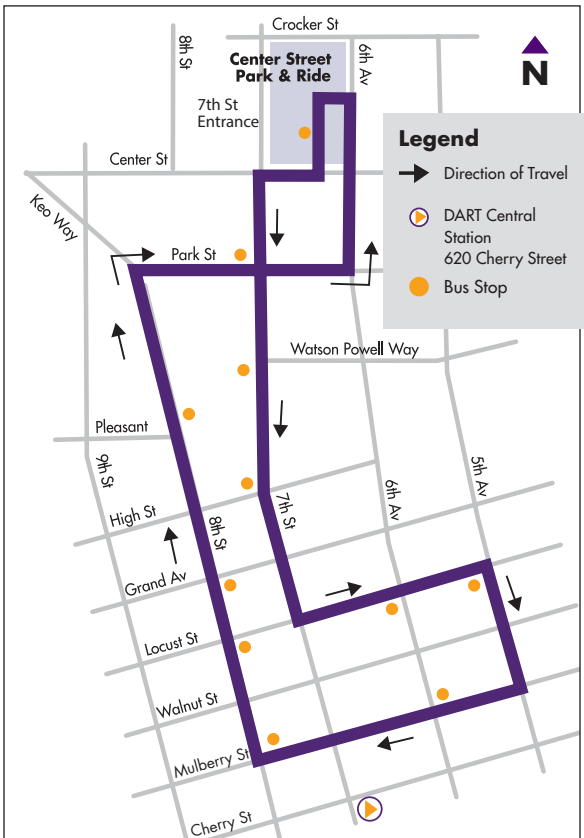

# the LINK

## FREE SHUTTLE

**Monday – Friday ▶ 5:30 a.m. – 6:30 p.m.**

The free LINK Shuttle service connects parkers at the Center Street Park & Ride with the core of downtown. Shuttle operates every 15 minutes.

All Trips