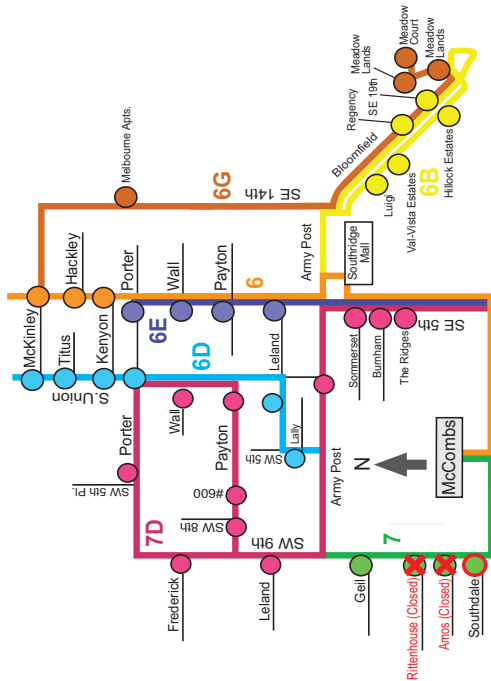

AM Routes

PM Routes

Fares

Local Routes

Adult.....	$ 1.75
Half-Fare*.....	.75
Children 6 – 10	.75
Children 5 and under.....	FREE

(Must be accompanied by an adult)

Express Routes

Cash.....	$ 2.00
Half-Fare*	.75

Tokens

Tokens must be purchased in packages of 10.

Full Fare.....	10/$ ..	17.50
Half-Fare (Reduced Fare ID*)	10/$ ..	7.50

Passes

Day Pass (Local, Express)	$ 4.00
Half Fare Day Pass (Local, Express)	$ 2.00
Weekly (Local)	$ 16.00
Half-Fare Weekly (Local, Express)*^	$ 7.00
Monthly (Local)	$ 48.00
Half-Fare Monthly (Local, Express)*^	$ 24.00
Monthly Express Plus (Local, Express).....	$ 58.00

Veterans Ride Free

Thanks to a partnership with Polk County Veterans Affairs, veterans can ride Local and Express service for free when they show a photo ID indicating veteran status upon boarding.

Please Remember

- DART requires exact fares and all special IDs upon boarding.
- All DART locations are smokefree pursuant to the Iowa Smokefree Air Act.
- Transfer times are not guaranteed.

CUSTOMER SERVICE..... 515-283-8100