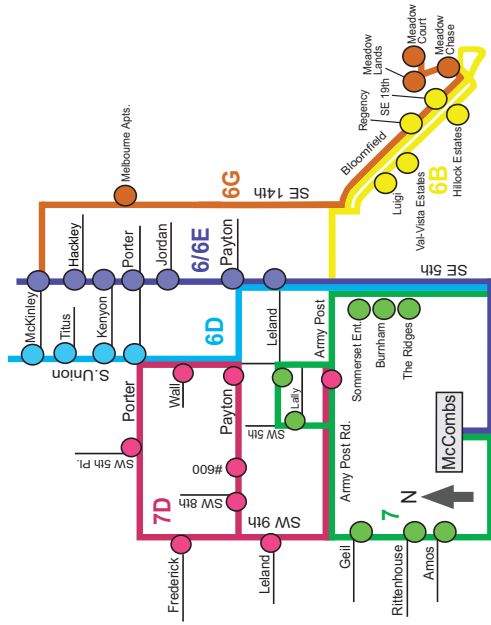

PM Routes

Fares

Local Routes

Adult.....	$ 1.75
Half-Fare*.....	.75
Children 6 – 10	.75
Children 5 and under.....	FREE

(Must be accompanied by an adult)

Express Routes

Cash.....	$ 2.00
Half-Fare*	.75

Tokens

Tokens must be purchased in packages of 10.

Full Fare.....	10/$ ..	17.50
Half-Fare (Reduced Fare ID*)	10/$ ..	7.50

Passes

Day Pass (Local, Express)	$ 4.00
Half Fare Day Pass (Local, Express)	$ 2.00
Weekly (Local)	$ 16.00
Half-Fare Weekly (Local, Express)*^	$ 7.00
Monthly (Local)	$ 48.00
Half-Fare Monthly (Local, Express)*^	$ 24.00
Monthly Express Plus (Local, Express).....	$ 58.00

Veterans Ride Free

Thanks to a partnership with Polk County Veterans Affairs, veterans can ride Local and Express service for free when they show a photo ID indicating veteran status upon boarding.

Please Remember

- DART requires exact fares and all special IDs upon boarding.
- All DART locations are smokefree pursuant to the Iowa Smokefree Air Act.
- Transfer times are not guaranteed.

CUSTOMER SERVICE..... 515-283-8100

* Applies to adults 65+, persons with disabilities, refugees and students.
^ Applies to middle and high school students in Polk County with current school year ID. Student discount not valid with cash or tokens. Valid only on Local, Express and Flex Routes.
May be asked for additional identification to validate use/sale of half-fares or passes. Contact DART Customer Service for more information about the Half Fare program. Information found on this schedule can be provided in an alternative format upon request. Please contact Customer Service at 515-283-8100 to speak to a representative or email dart@ridedart.com. DART will do its best to provide the requested alternative format within a reasonable timeframe.

Des Moines Area Regional Transit Authority
620 Cherry Street, Des Moines, Iowa 50309
515-283-8100 ▶ ridedart.com

LOCAL

EFFECTIVE 10/10/23

**Indianola/SE 5th/
SW 9th/Army Post/
County Line/
South Union/
Bloomfield/
McCombs**

6 B/D/E/G
7_D

**Service operates Monday-Friday
on school days and buses
are open to the public.**

**No holiday service.
CHECK RIDEDART.COM FOR
HOLIDAY SERVICE INFORMATION**