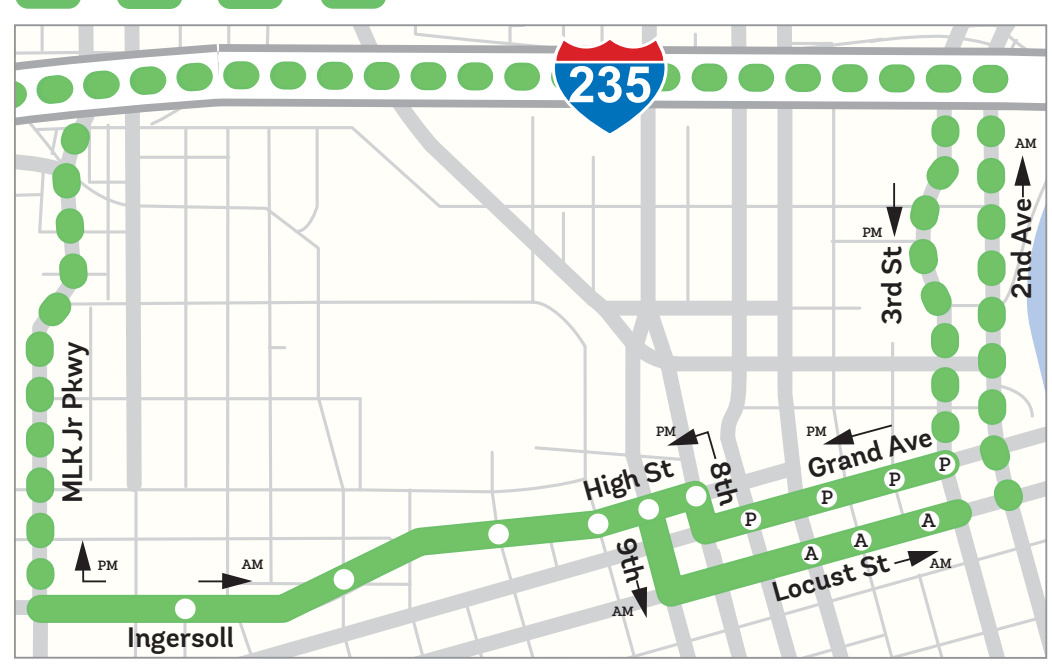

93 94 95 96 DOWNTOWN STOPS