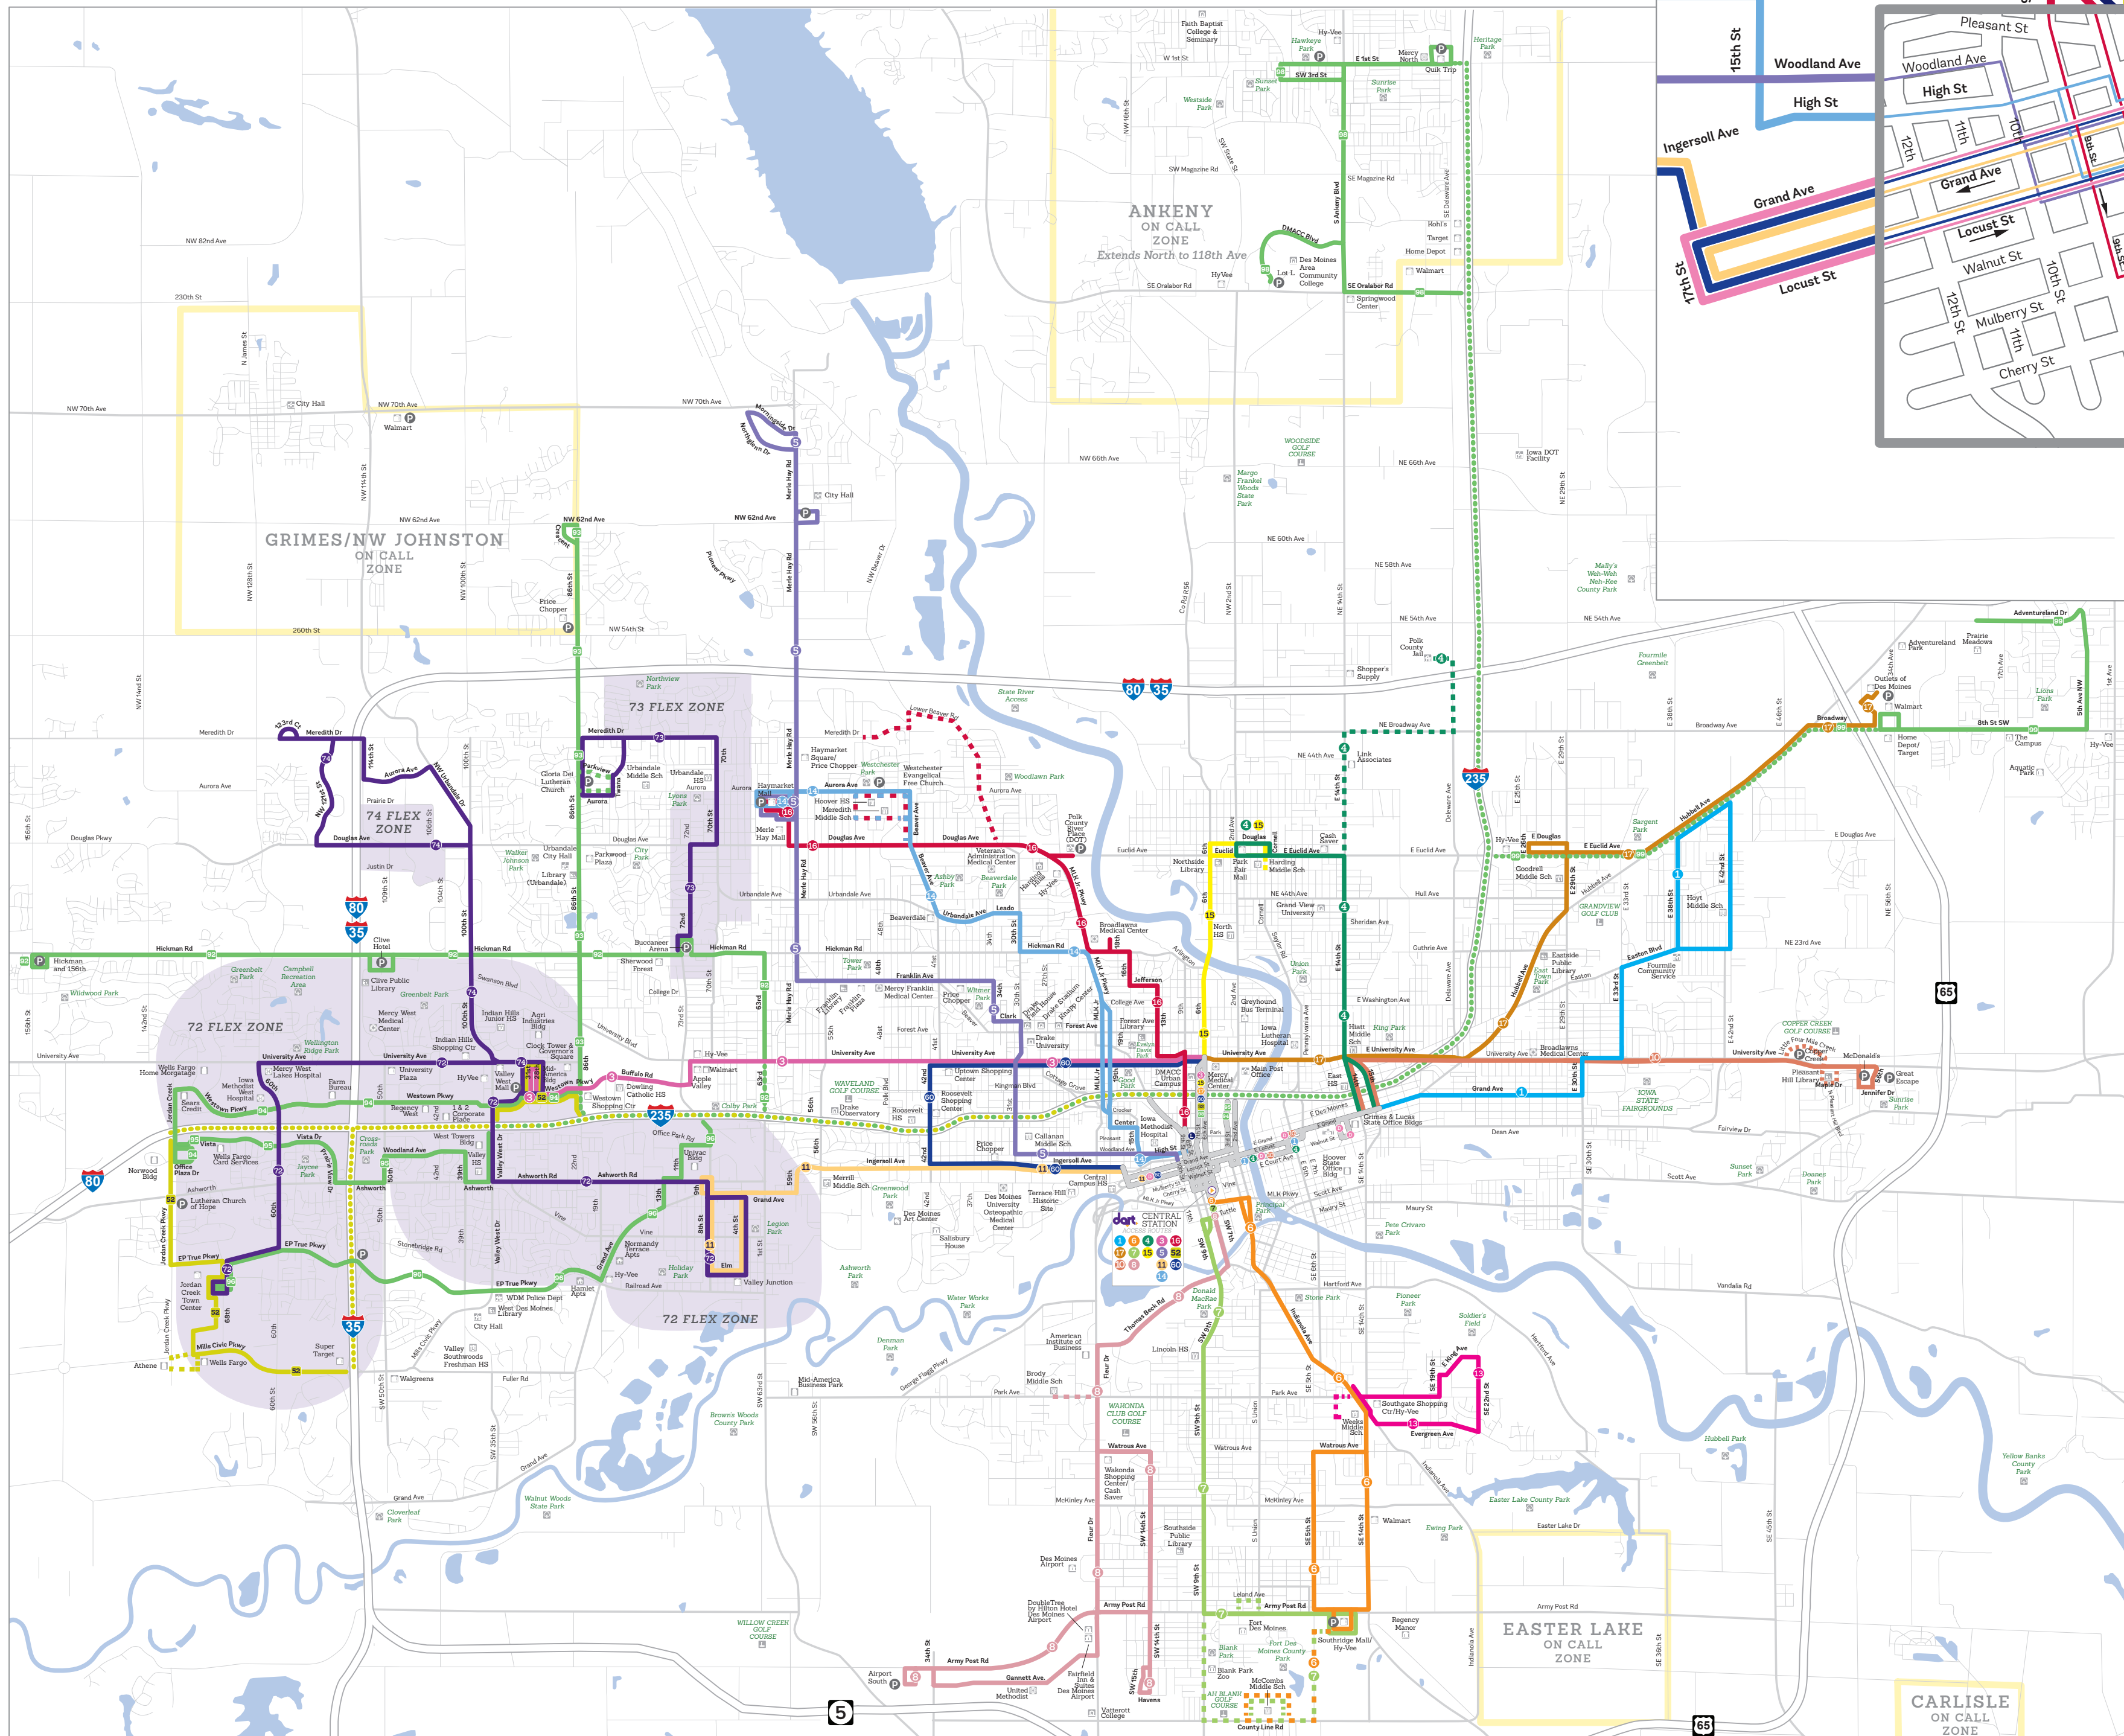

## LOCAL

- 1 Fairgrounds
- 3 University
- 4 E 14th St
- 5 Franklin Ave / Johnston
- 6 Indianola Ave
- 7 SW 9th St
- 8 Fleur Dr
- 10 East University
- 11 Ingersoll / Valley Junction
- 13 SE Park Ave
- 14 Beaver Ave
- 15 6th Ave
- 16 Douglas Ave
- 17 Hubbell Ave / Altoona
- 52 Valley West / Jordan Creek Crosstown
- 60 University / Ingersoll
- D D-Line Downtown Shuttle
- L The Link Shuttle

## EXPRESS

- 92 Hickman
- 93 NW 86th
- 94 Westtown
- 95 Vista
- 96 EP True
- 98 Ankeny
- 99 Altoona

## DOWNTOWN DES MOINES LOCAL BUS ROUTING

- Express Routes 92
- Express Route (No Stops) 92
- Local Routes 1
- Multiple Downtown Routes 16
- Select Trips Only 4
- Flex Routes 73
- Flex Zone
- DART Central Station  
620 Cherry Street  
Des Moines, IA 50309
- Park & Ride
- Hospital
- Office Building
- School
- Government Building
- Park
- Golf Course
- Shopping
- Attraction
- University/College
- Housing
- Medical
- Library

### 52 DOWNTOWN STOPS