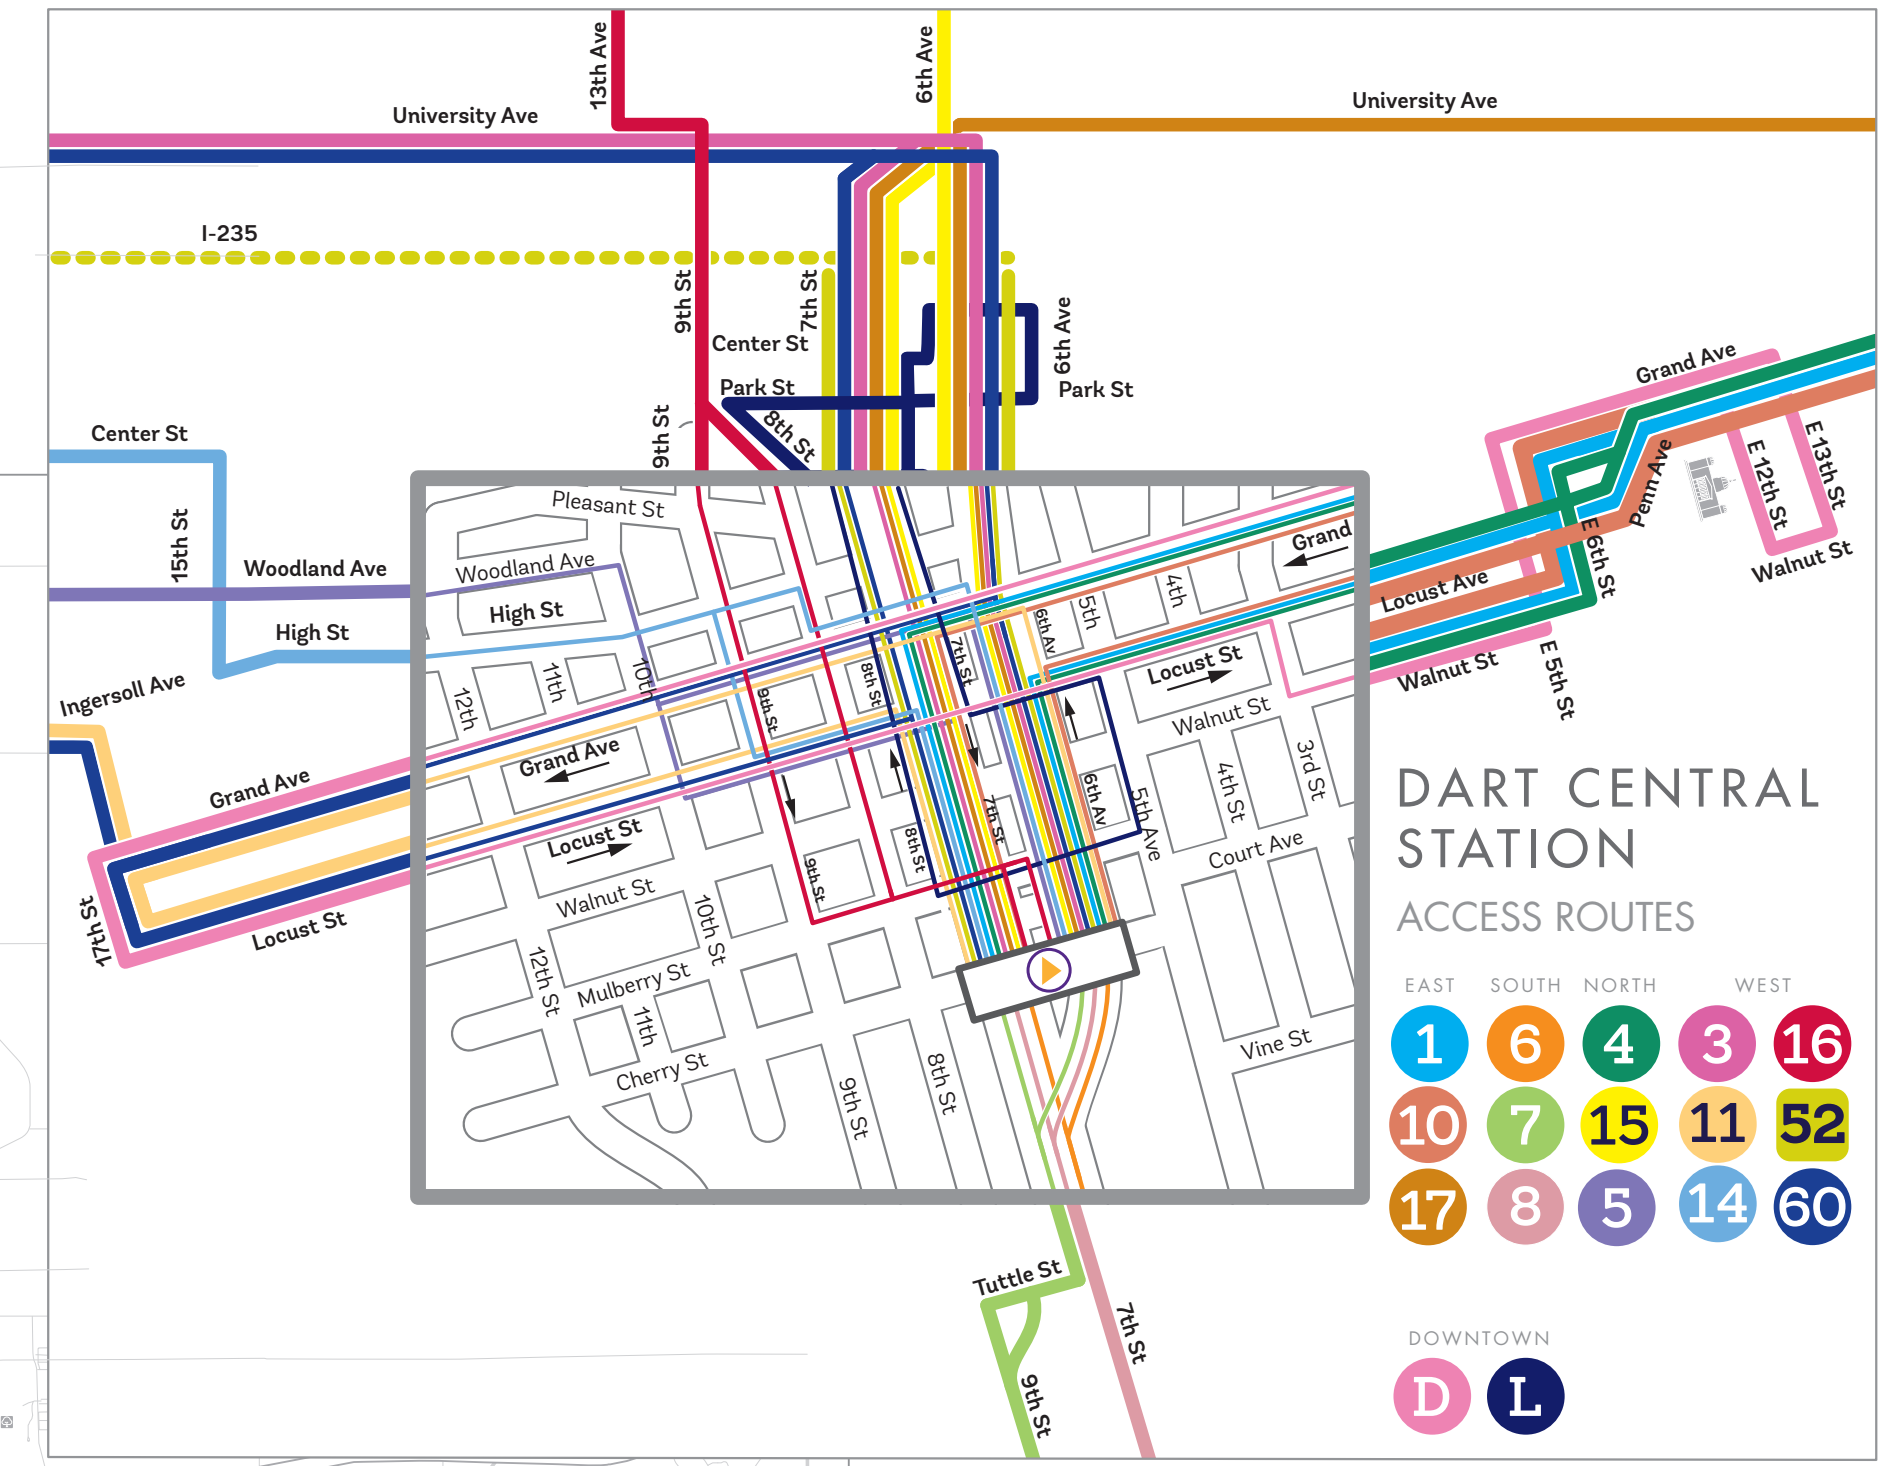

dart System Map

EFFECTIVE DATE: OCTOBER 2017

- PHONE 515-283-8100
- ONLINE ridedart.com
- FACEBOOK [Facebook.com/ridedart](https://www.facebook.com/ridedart)
- TWITTER [Twitter.com/ridedart](https://twitter.com/ridedart)
- INSTAGRAM [Instagram.com/ridedart](https://www.instagram.com/ridedart)

LOCAL

- 1 Fairgrounds
- 3 University
- 4 E 14th St
- 5 Franklin Ave / Johnston
- 6 Indianola Ave
- 7 SW 9th St
- 8 Fleur Dr
- 10 East University
- 11 Ingersoll / Valley Junction
- 13 SE Park Ave
- 14 Beaver Ave
- 15 6th Ave
- 16 Douglas Ave
- 17 Hubbell Ave / Altoona
- 52 Valley West / Jordan Creek Crosstown
- 60 University / Ingersoll
- D D-Line Downtown Shuttle
- L The Link Shuttle

FLEX

- 72 West Des Moines / Clive
- 73 Urbandale / Windsor Heights
- 74 NW Urbandale

EXPRESS

- 92 Hickman
- 93 NW 86th
- 94 Westtown
- 95 Vista
- 96 EP True
- 98 Ankeny
- 99 Altoona

DOWNTOWN DES MOINES LOCAL BUS ROUTING