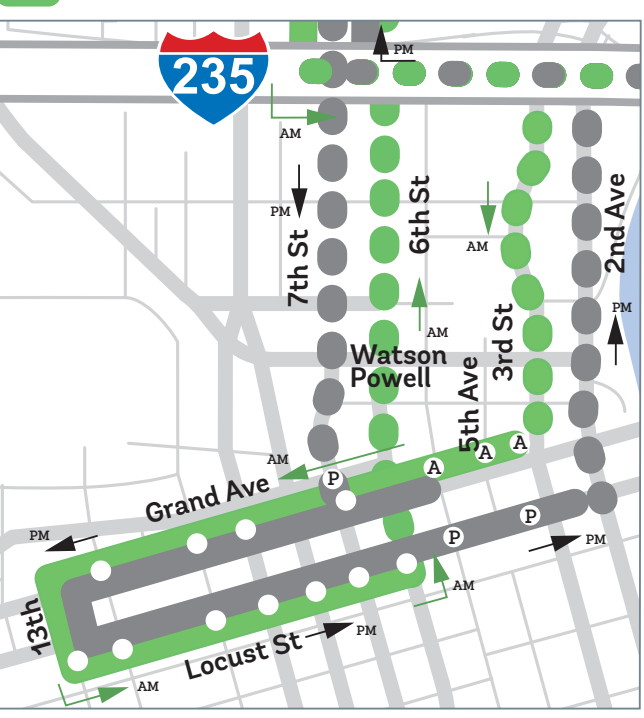

98 DOWNTOWN STOPS