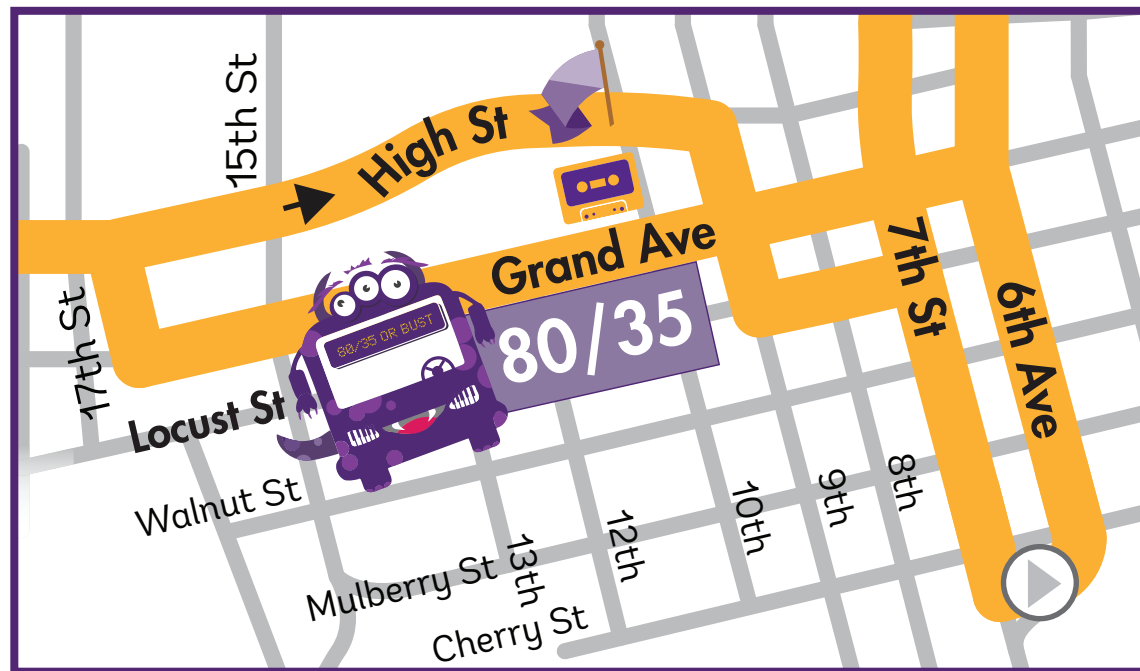

YOUR RIDE TO AN INCONCEIVABLE SOUNDSCAPE

Take advantage of late-night public transit to the 80/35 Music Festival, Friday, July 6 and Saturday, July 7. Buses will run every 20 minutes until midnight both nights.

Plan your trip at ridedart.com/8035

Route 60 Ingersoll/University

Legend

-  Main Drop-off Location
-  Main Pick-up Location
-  DART Central Station

515-283-8100

ridedart.com