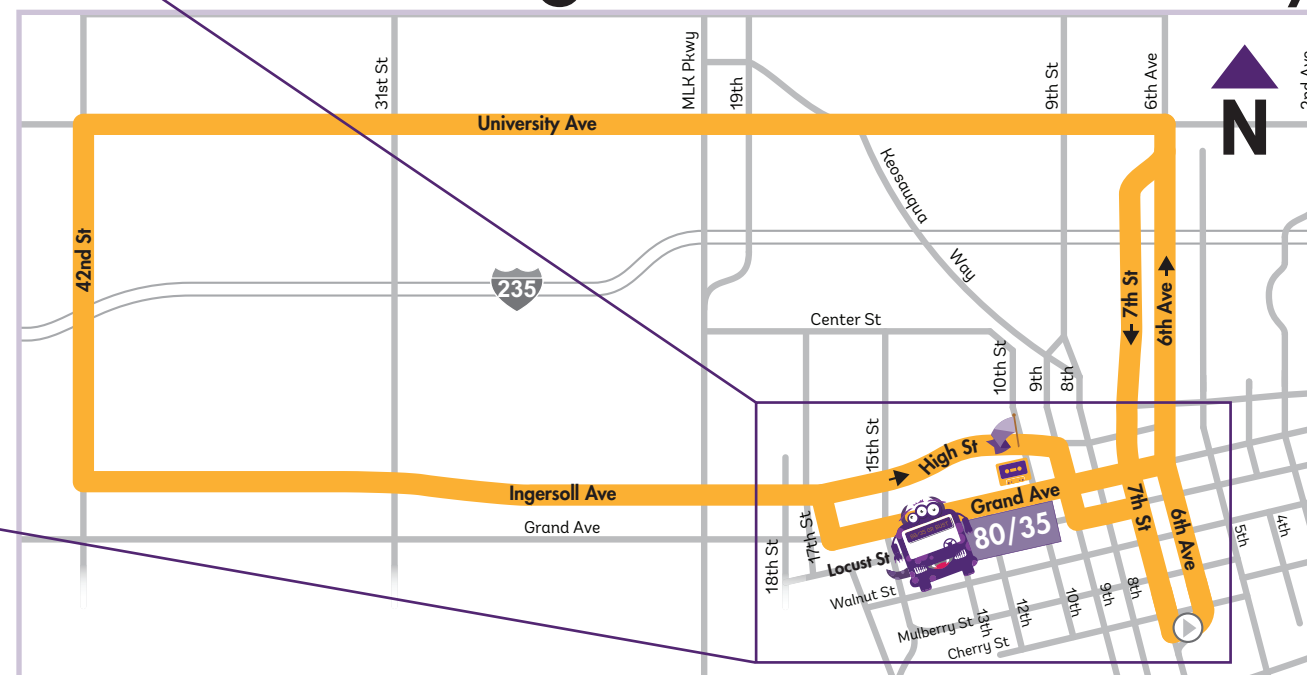

YOUR RIDE TO AN INCONCEIVABLE SOUNDSCAPE

Take advantage of late-night public transit to the 80/35 Music Festival, Friday, July 6 and Saturday, July 7. Buses will run every 20 minutes until midnight both nights.

Plan your trip at ridedart.com/8035

Route 60 Ingersoll/University

Legend

-  Main Drop-off Location
-  Main Pick-up Location
-  DART Central Station

515-283-8100

ridedart.com