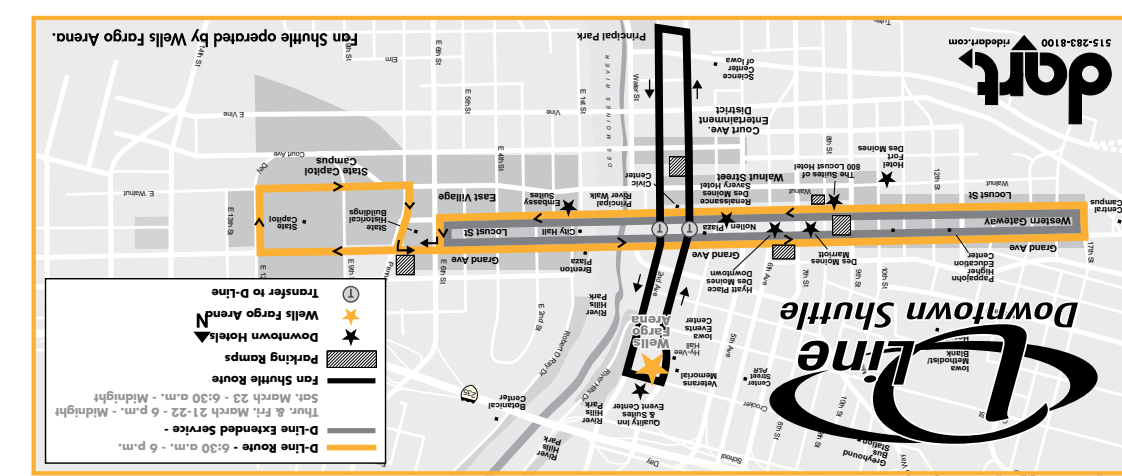

FREE

D-Line Shuttle Service

**March 21-23, 2013
6:30 a.m. - Midnight**

Check out the map for routing and specific times.

Questions about DART Routes and Schedules, please call 515-283-8100 or visit ridedart.com

Ride for a Reason

NCAA Wrestling Tournament Valid March 21-23, 2013

Legend

- Timepoint
- ⦿ DART Central Station
- Ⓟ Bus stop to/from Wells Fargo Arena
- Ⓟ Park & Ride Lot

← Direction of Travel

Route 52 Valley West/Jordan Creek Crosstown Monday - Sunday Service

Flex/On Call Service

Cash	\$ 3.50
Half-Fare*	\$.75

Zone Fares

Downtown Loop Cash (No transfers issued)

Applies to all routes going through downtown. You must begin and end your ride within the zone. Boundaries are: South of I-235 to Cherry/Court Ave. (including DART Central Station), East of W. 15th St. to E. 14th St.

Passageway - 15th & Walnut - Rt #11, #60

Wal-Mart -

- 1002 S.E. National Drive, Ankeny * - Rt #98
- 1001 73rd St., Windsor Heights * - Rt #3

Routes are listed next to the Pass Sales Outlet locations they service. Next nearest route(s) are also listed.