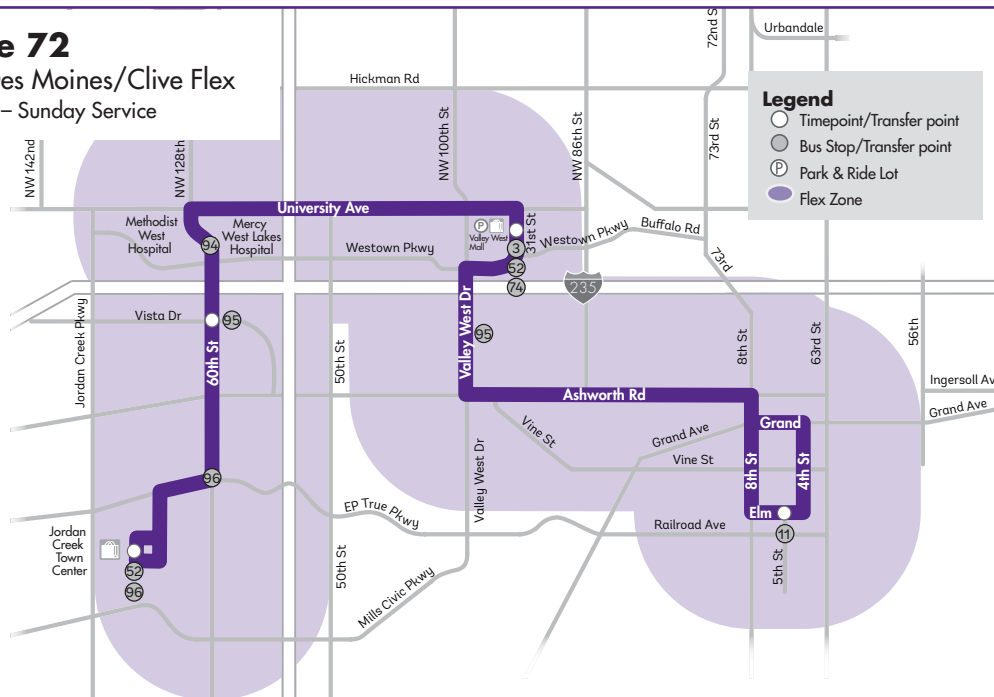

Flex/On Call Service

Cash.....	\$ 3.50
Half-Fare*.....	\$.75

Zone Fares

Downtown Loop (Cash only, No transfers issued)..... \$.75
Applies to all routes going through downtown. You must
begin and end your ride within the zone. Boundaries are:
South of I-235 to Cherry/Court Ave. (including DART
Central Station), East of W. 15th St. to E. 14th St.

WESTBOUND

Saturday & Sunday

	Elm & 5th St	Valley West Mall	60th St & Vista Dr	Jordan Creek Town Center
AM SAT	6:50	7:08	7:23	7:31
SAT & SUN	7:50	8:08	8:23	8:31
	8:50	9:08	9:23	9:31
	9:50	10:08	10:23	10:31
	10:50	11:08	11:23	11:31
	11:50	12:08	12:23	12:31
PM	12:50	1:08	1:23	1:31
	1:50	2:08	2:23	2:31
	2:50	3:08	3:23	3:31
	3:50	4:08	4:23	4:31
	4:50	5:08	5:23	5:31
SUN	5:45	6:03	----	----
SAT	5:50	6:08	6:23	6:31
	6:50	7:08	7:23	7:31
	7:50	8:08	8:23	8:31
	8:48	9:06	----	----

SAT - Trips operate on Saturdays only.

SUN - Trips operate on Sundays only.

Route 72 West Des Moines/Clive Flex Monday - Sunday Service

Legend

- Timepoint/Transfer point
- Bus Stop/Transfer point
- P Park & Ride Lot
- Flex Zone