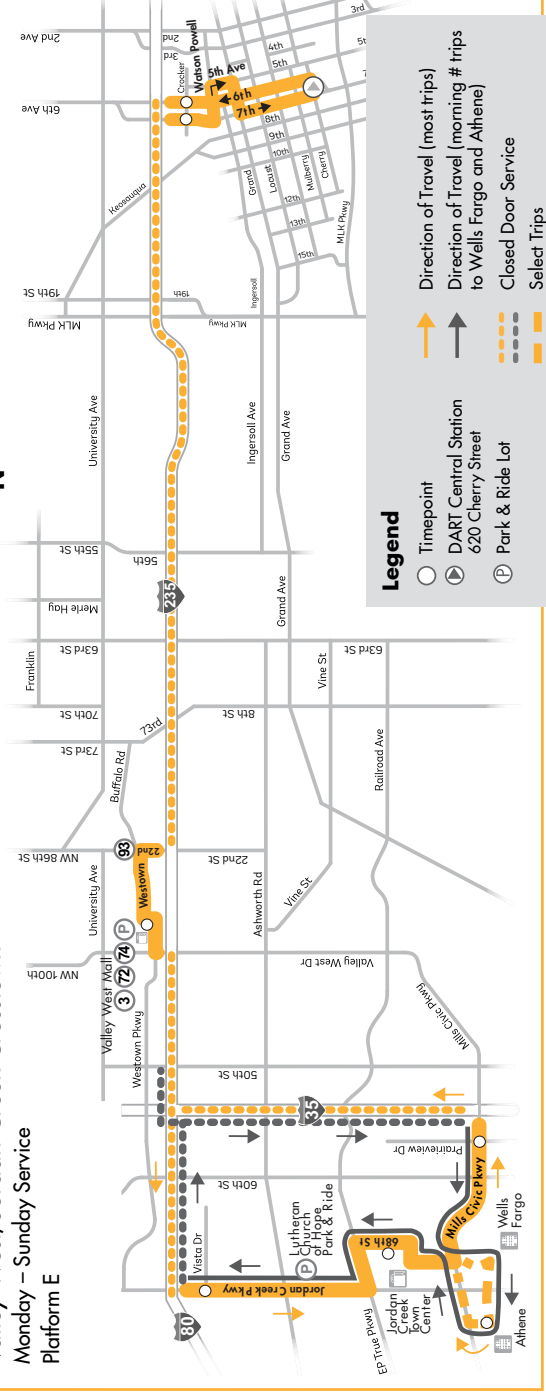

Applies to all routes going through downtown. You must begin and end your ride within the zone. Boundaries are: South of I-235 to Cherry/Court Ave. (including DART Central Station), East of W. 15th St. to E. 14th St.

All Trips

Accessible

Route 52

Valley West/Jordan Creek Crosstown

Monday – Sunday Service

Platform E

WESTBOUND-Outbound

Monday-Friday

These trips travel to Valley West Mall via E.P. True Pkwy (WB), Jordan Creek Pkwy (NB) and I-80/I-235 (EB).

EASTBOUND-Inbound

Saturday & Sunday

Jordan Creek Town Center	Mills Civic Pkwy & S. Prairie View Dr	Valley West Mall	7th St & Crocker St	DART Central Station
SAT 7:27	7:35	7:44	7:55	8:01 *
SAT & SUN 8:27	8:35	8:44	8:55	9:01 *
9:25	9:33	9:43	9:56	10:02 *
10:25	10:33	10:43	10:56	11:02 *
11:25	11:33	11:43	11:56	12:02 *
12:25	12:33	12:43	12:56	1:02 *
1:25	1:33	1:43	1:56	2:02 *
2:25	2:33	2:43	2:56	3:02 *
3:25	3:33	3:43	3:56	4:02 *
4:25	4:33	4:43	4:56	5:02 *
SAT 5:25	5:33	5:43	5:56	6:02 *
SUN 5:20	5:28	5:38	5:51	5:57
6:19	6:26 ^	---	---	---
SAT 6:25	6:33	6:43	6:56	7:02 *
7:25	7:33	7:43	7:56	8:02 *
8:25	8:33	8:43	8:56	9:02 *
9:15	9:22	---	---	9:37