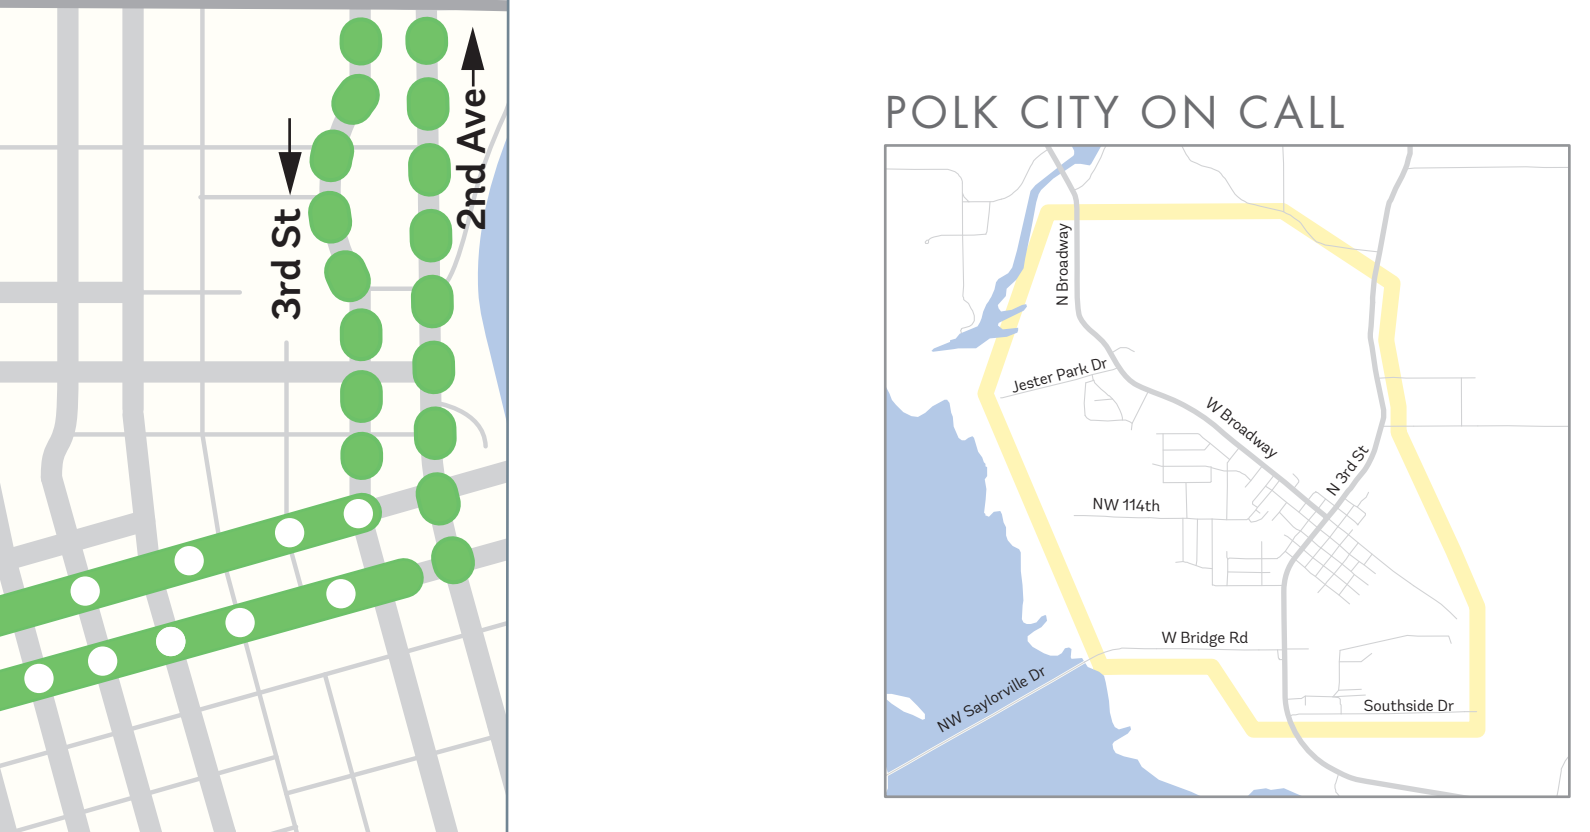

LOCAL

- 1 Fairgrounds
- 3 University
- 4 E 14th St
- 5 Franklin Ave
- 6 Indianola Ave
- 7 SW 9th St
- 8 Fleur Dr
- 10 East University
- 11 Ingersoll / Valley Junction

- 13 SE Park Ave
- 14 Beaver Ave
- 15 6th Ave
- 16 Douglas Ave
- 17 Hubbell Ave / Altoona
- 52 Valley West / Jordan Creek Crosstown
- 60 University / Ingersoll
- D D-Line Downtown Shuttle
- L The Link Shuttle

FLEX

- 72 West Des Moines / Clive
- 73 Urbandale / Windsor Heights
- 74 NW Urbandale

EXPRESS

- 92 Hickman
- 93 NW 86th
- 94 Westtown
- 95 Vista
- 96 EP True
- 98 Ankeny
- 99 Altoona

DOWNTOWN DES MOINES LOCAL BUS ROUTING

52 DOWNTOWN STOPS

93 94 95 96 DOWNTOWN STOPS

92 DOWNTOWN STOPS

98 DOWNTOWN STOPS

99 DOWNTOWN STOPS