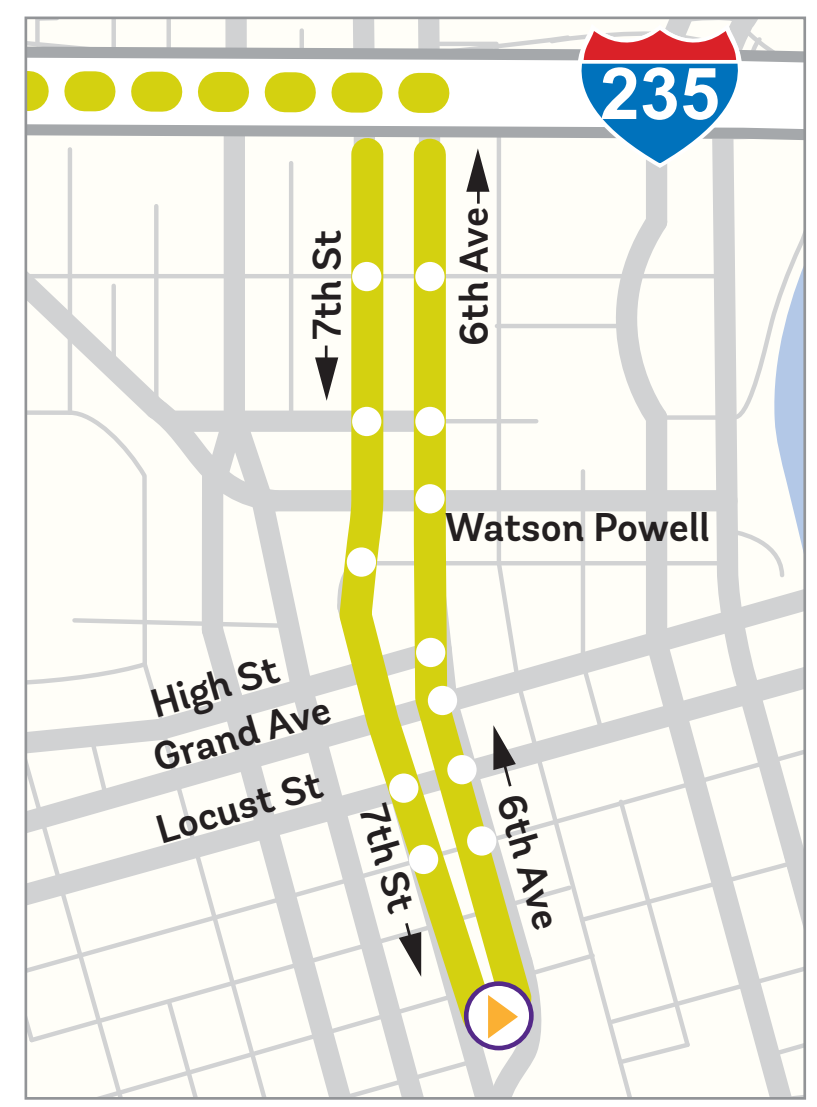

LOCAL

- 1 Fairgrounds
- 3 University
- 4 E 14th St
- 5 Franklin Ave
- 6 Indianola Ave
- 7 SW 9th St
- 8 Fleur Dr
- 10 East University
- 11 Ingersoll / Valley Junction

- 13 SE Park Ave
- 14 Beaver Ave
- 15 6th Ave
- 16 Douglas Ave
- 17 Hubbell Ave / Altoona
- 52 Valley West / Jordan Creek Crosstown
- 60 University / Ingersoll
- D D-Line Downtown Shuttle
- L The Link Shuttle

FLEX

- 72 West Des Moines / Clive
- 73 Urbandale / Windsor Heights
- 74 NW Urbandale

EXPRESS

- 92 Hickman
- 93 NW 86th
- 94 Westtown
- 95 Vista
- 96 EP True
- 98 Ankeny
- 99 Altoona

DOWNTOWN DES MOINES LOCAL BUS ROUTING

52 DOWNTOWN STOPS

93 94 95 96 DOWNTOWN STOPS

92 DOWNTOWN STOPS

98 DOWNTOWN STOPS

99 DOWNTOWN STOPS