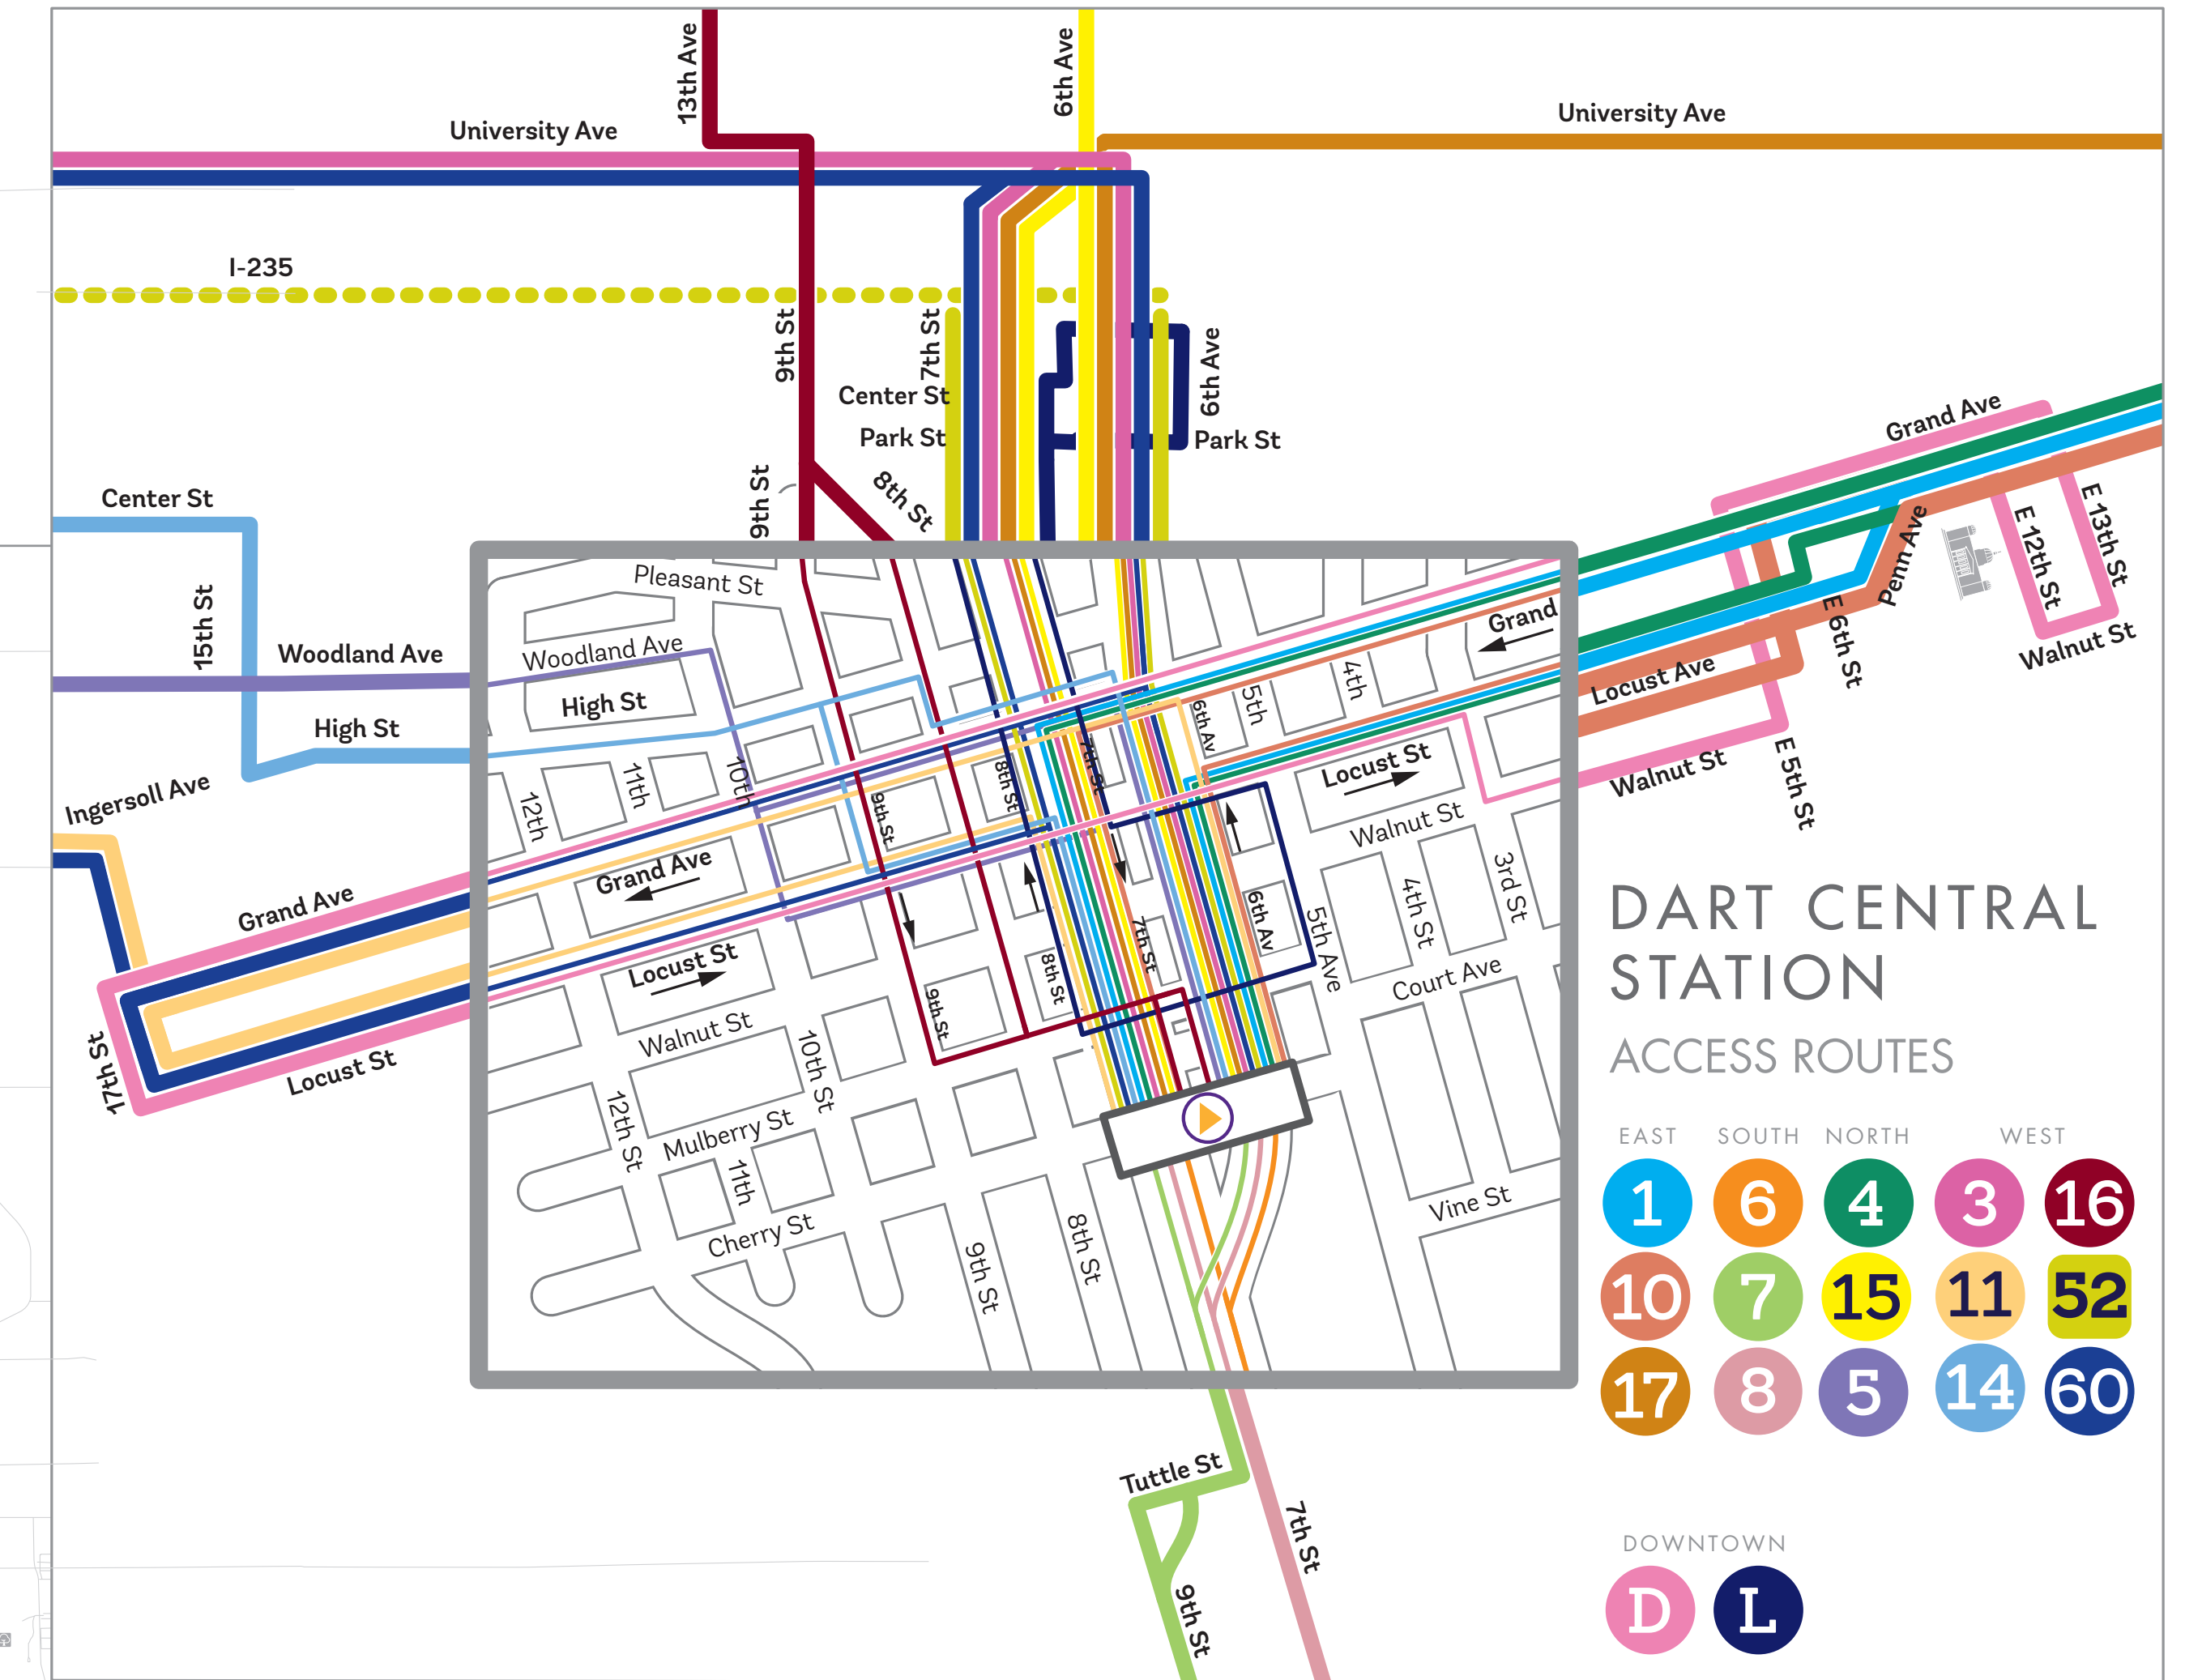

LOCAL

- 1 Fairgrounds
- 3 University
- 4 E 14th St
- 5 Franklin Ave
- 6 Indianola Ave
- 7 SW 9th St
- 8 Fleur Dr
- 10 East University
- 11 Ingersoll / Valley Junction

- 13 SE Park Ave
- 14 Beaver Ave
- 15 6th Ave
- 16 Douglas Ave
- 17 Hubbell Ave / Altoona
- 52 Valley West / Jordan Creek Crosstown
- 60 University / Ingersoll
- D D-Line Downtown Shuttle
- L The Link Shuttle

FLEX

- 72 West Des Moines / Clive
- 73 Urbandale / Windsor Heights
- 74 NW Urbandale

EXPRESS

- 92 Hickman
- 93 NW 86th
- 94 Westtown
- 95 Vista
- 96 EP True
- 98 Ankeny
- 99 Altoona

DOWNTOWN DES MOINES LOCAL BUS ROUTING

52 DOWNTOWN STOPS

93 94 95 96 DOWNTOWN STOPS

92 DOWNTOWN STOPS

98 DOWNTOWN STOPS

99 DOWNTOWN STOPS