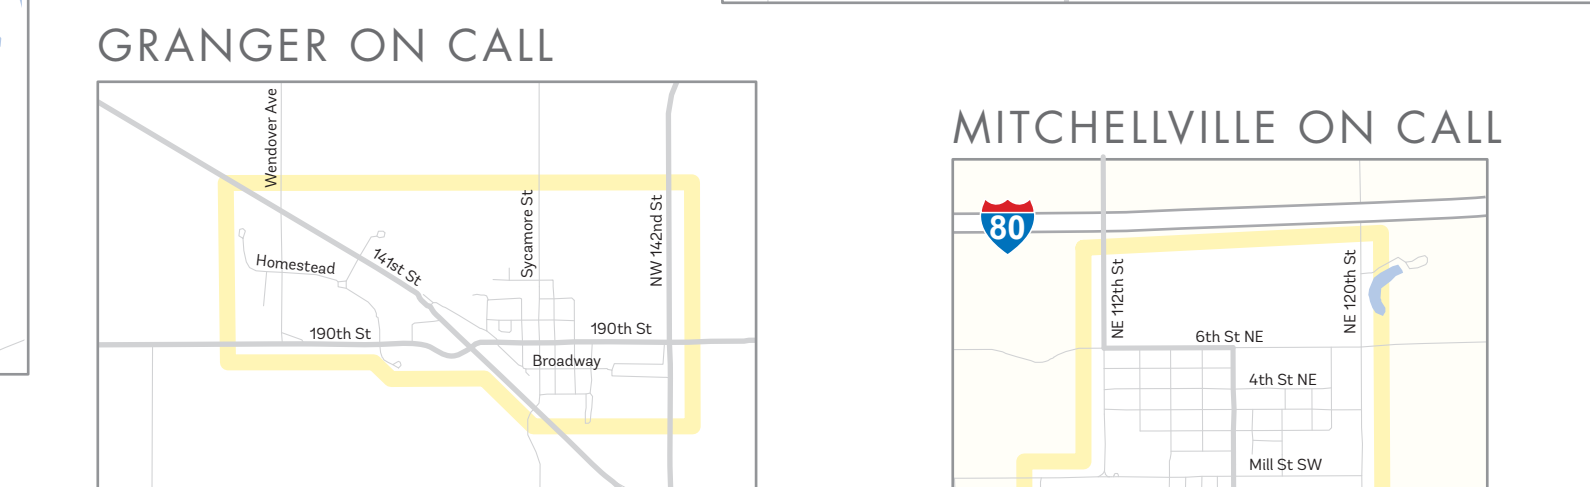

LOCAL

- 1 Fairgrounds
- 3 University
- 4 E 14th St
- 5 Franklin Ave
- 6 Indianola Ave
- 7 SW 9th St
- 8 Fleur Dr
- 10 East University
- 11 Ingersoll / Valley Junction

- 13 SE Park Ave
- 14 Beaver Ave
- 15 6th Ave
- 16 Douglas Ave
- 17 Hubbell Ave / Altoona
- 52 Valley West / Jordan Creek Crosstown
- 60 University / Ingersoll
- D D-Line Downtown Shuttle
- L The Link Shuttle

FLEX

- 72 West Des Moines / Clive
- 73 Urbandale / Windsor Heights
- 74 NW Urbandale

EXPRESS

- 92 Hickman
- 93 NW 86th
- 94 Westtown
- 95 Vista
- 96 EP True
- 98 Ankeny
- 99 Altoona

DOWNTOWN DES MOINES LOCAL BUS ROUTING

52 DOWNTOWN STOPS

93 94 95 96 DOWNTOWN STOPS

92 DOWNTOWN STOPS

98 DOWNTOWN STOPS

99 DOWNTOWN STOPS