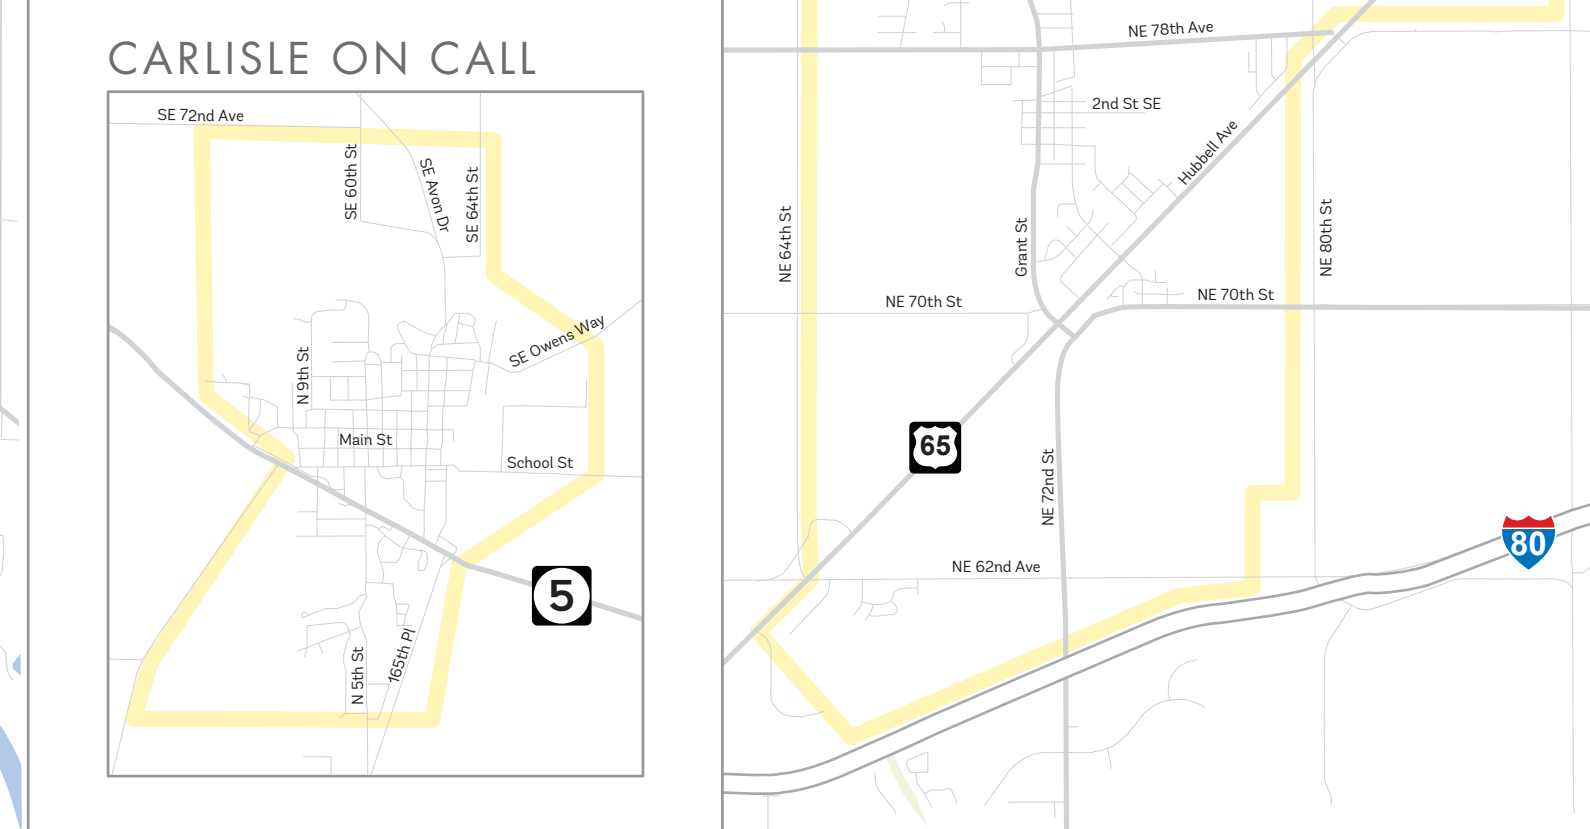

LOCAL

- 1 Fairgrounds
- 3 University
- 4 E 14th St
- 5 Franklin Ave
- 6 Indianola Ave
- 7 SW 9th St
- 8 Fleur Dr
- 10 East University
- 11 Ingersoll / Valley Junction

- 13 SE Park Ave
- 14 Beaver Ave
- 15 6th Ave
- 16 Douglas Ave
- 17 Hubbell Ave / Altoona
- 52 Valley West / Jordan Creek Crosstown
- 60 University / Ingersoll
- D D-Line Downtown Shuttle
- L The Link Shuttle

FLEX

- 72 West Des Moines / Clive
- 73 Urbandale / Windsor Heights
- 74 NW Urbandale

EXPRESS

- 92 Hickman
- 93 NW 86th
- 94 Westtown
- 95 Vista
- 96 EP True
- 98 Ankeny
- 99 Altoona

DOWNTOWN DES MOINES LOCAL BUS ROUTING

52 DOWNTOWN STOPS

93 94 95 96 DOWNTOWN STOPS

92 DOWNTOWN STOPS

98 DOWNTOWN STOPS

99 DOWNTOWN STOPS