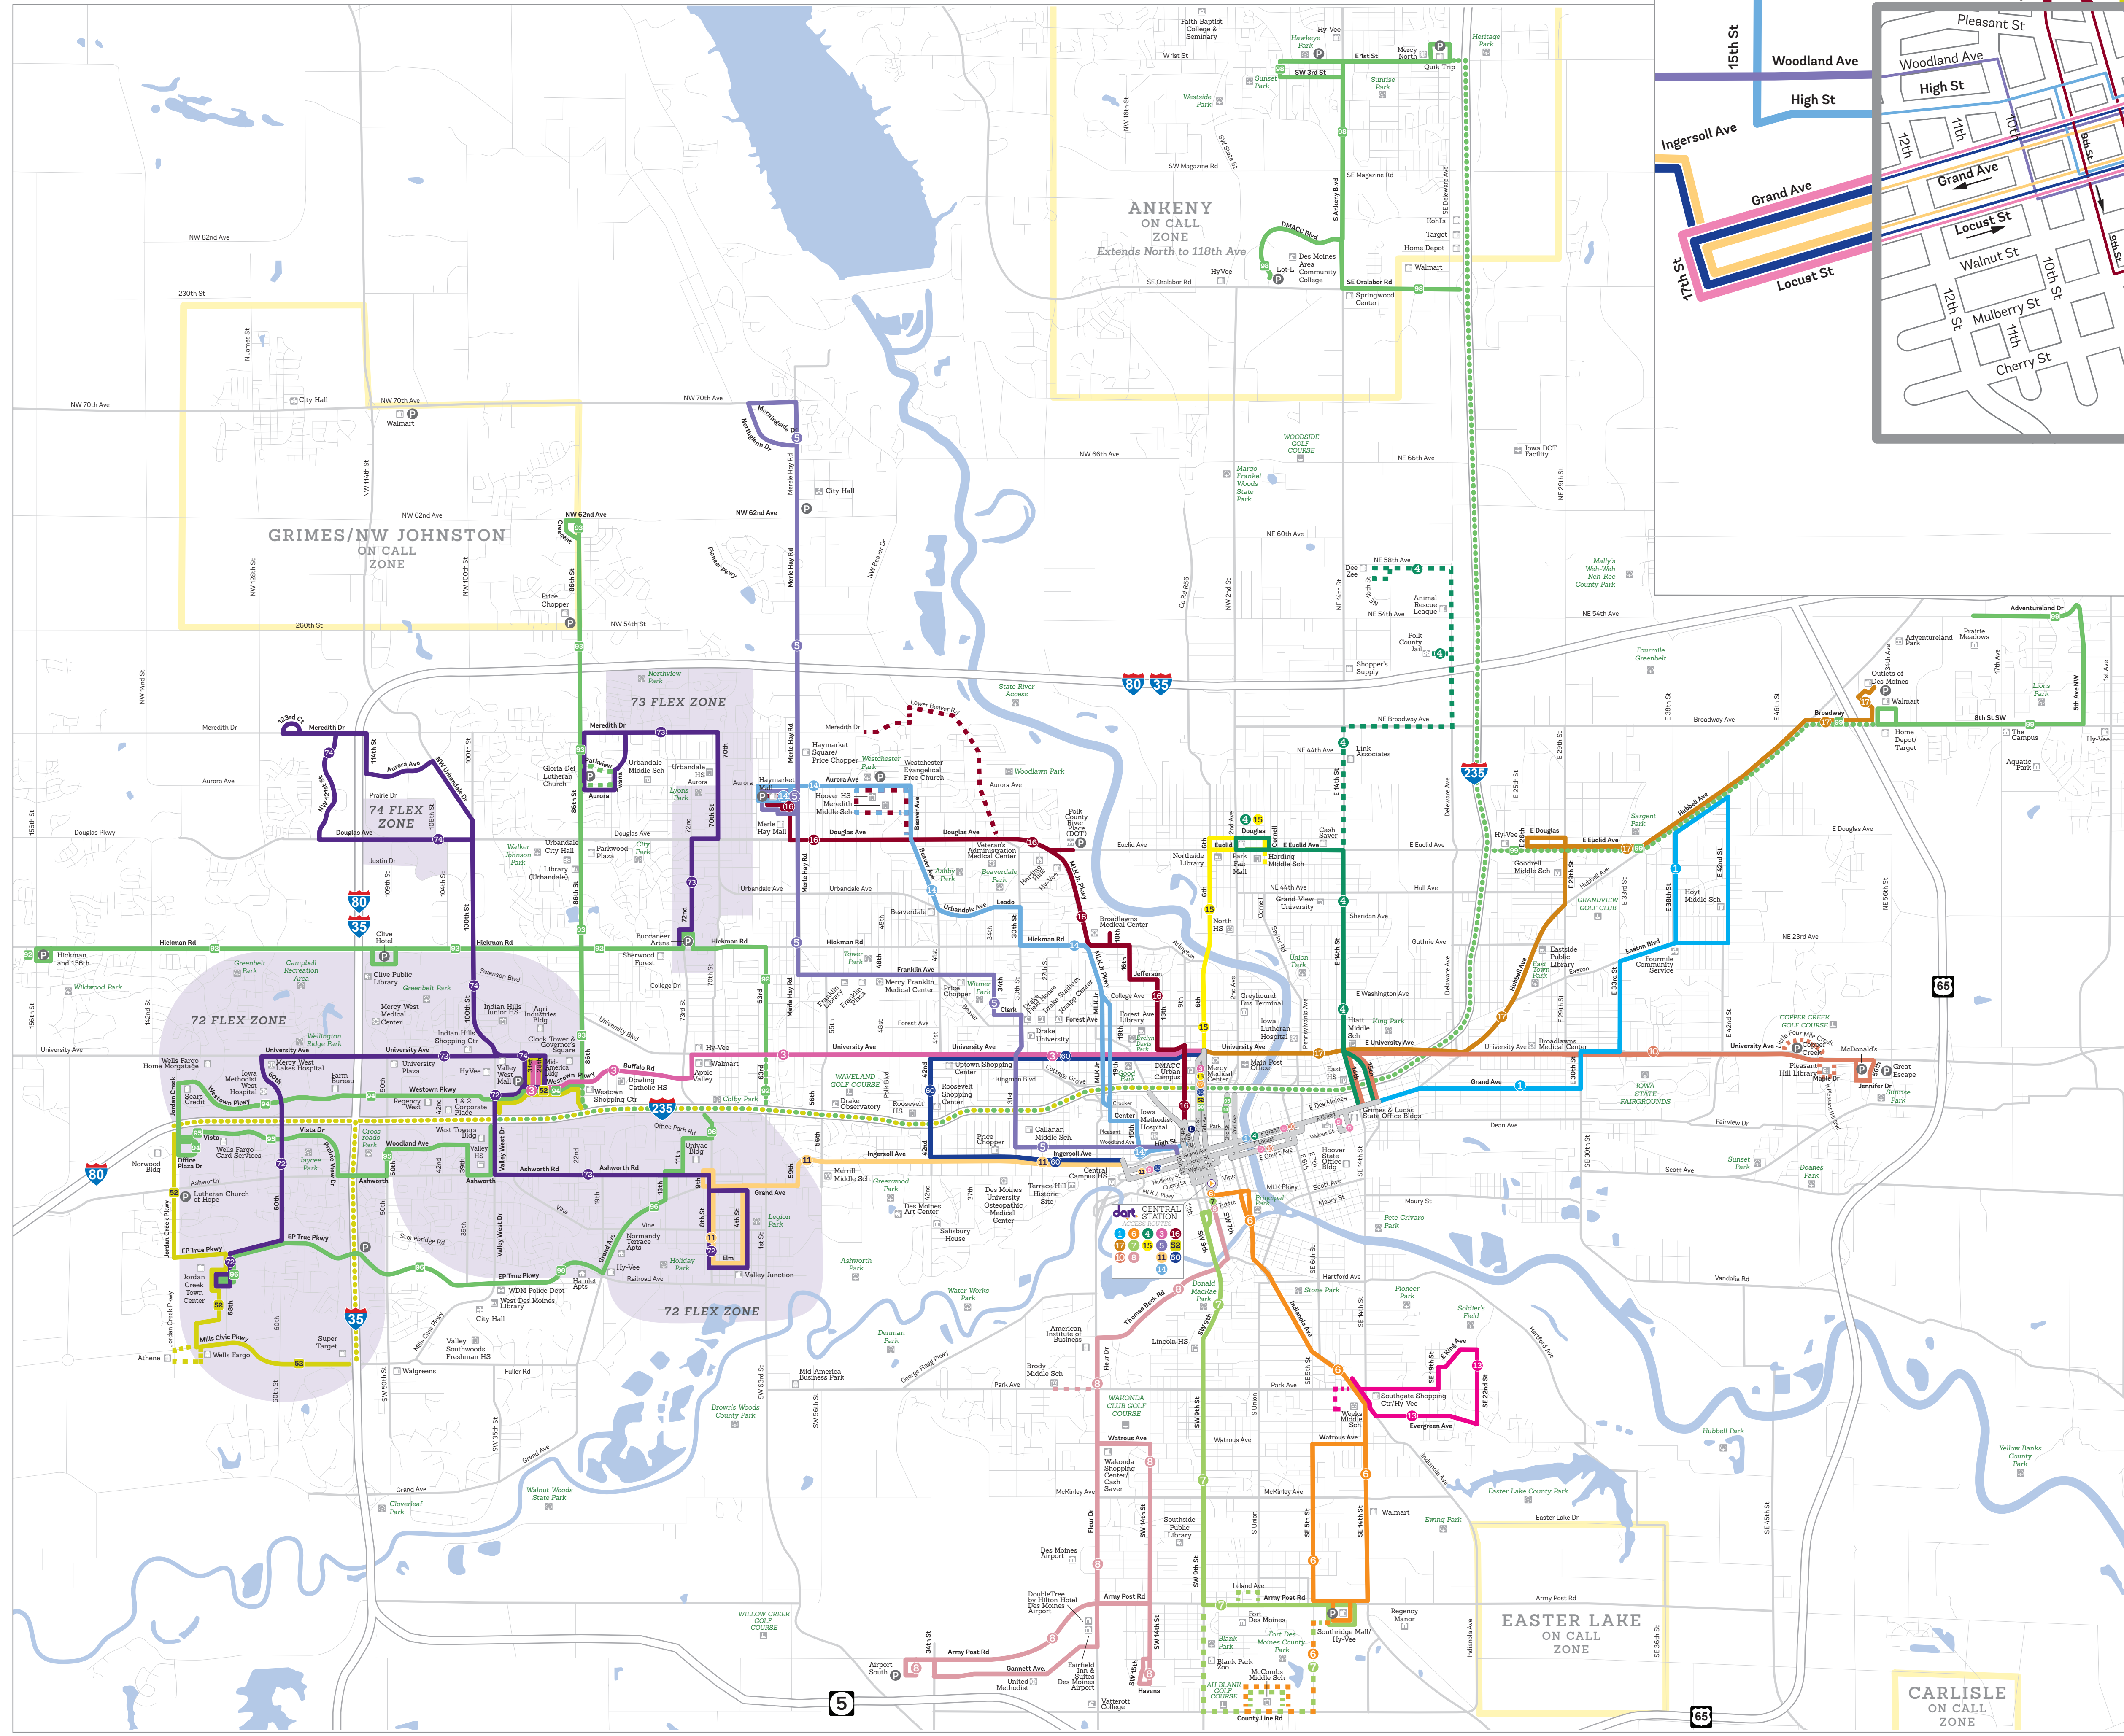

LOCAL

- 1 Fairgrounds
- 3 University
- 4 E 14th St
- 5 Franklin Ave
- 6 Indianola Ave
- 7 SW 9th St
- 8 Fleur Dr
- 10 East University
- 11 Ingersoll / Valley Junction

- 13 SE Park Ave
- 14 Beaver Ave
- 15 6th Ave
- 16 Douglas Ave
- 17 Hubbell Ave / Altoona
- 52 Valley West / Jordan Creek Crosstown
- 60 University / Ingersoll
- D D-Line Downtown Shuttle
- L The Link Shuttle

FLEX

- 72 West Des Moines / Clive
- 73 Urbandale / Windsor Heights
- 74 NW Urbandale

EXPRESS

- 92 Hickman
- 93 NW 86th
- 94 Westtown
- 95 Vista
- 96 EP True
- 98 Ankeny
- 99 Altoona

DOWNTOWN DES MOINES LOCAL BUS ROUTING

52 DOWNTOWN STOPS

93 94 95 96 DOWNTOWN STOPS

92 DOWNTOWN STOPS

98 DOWNTOWN STOPS

99 DOWNTOWN STOPS