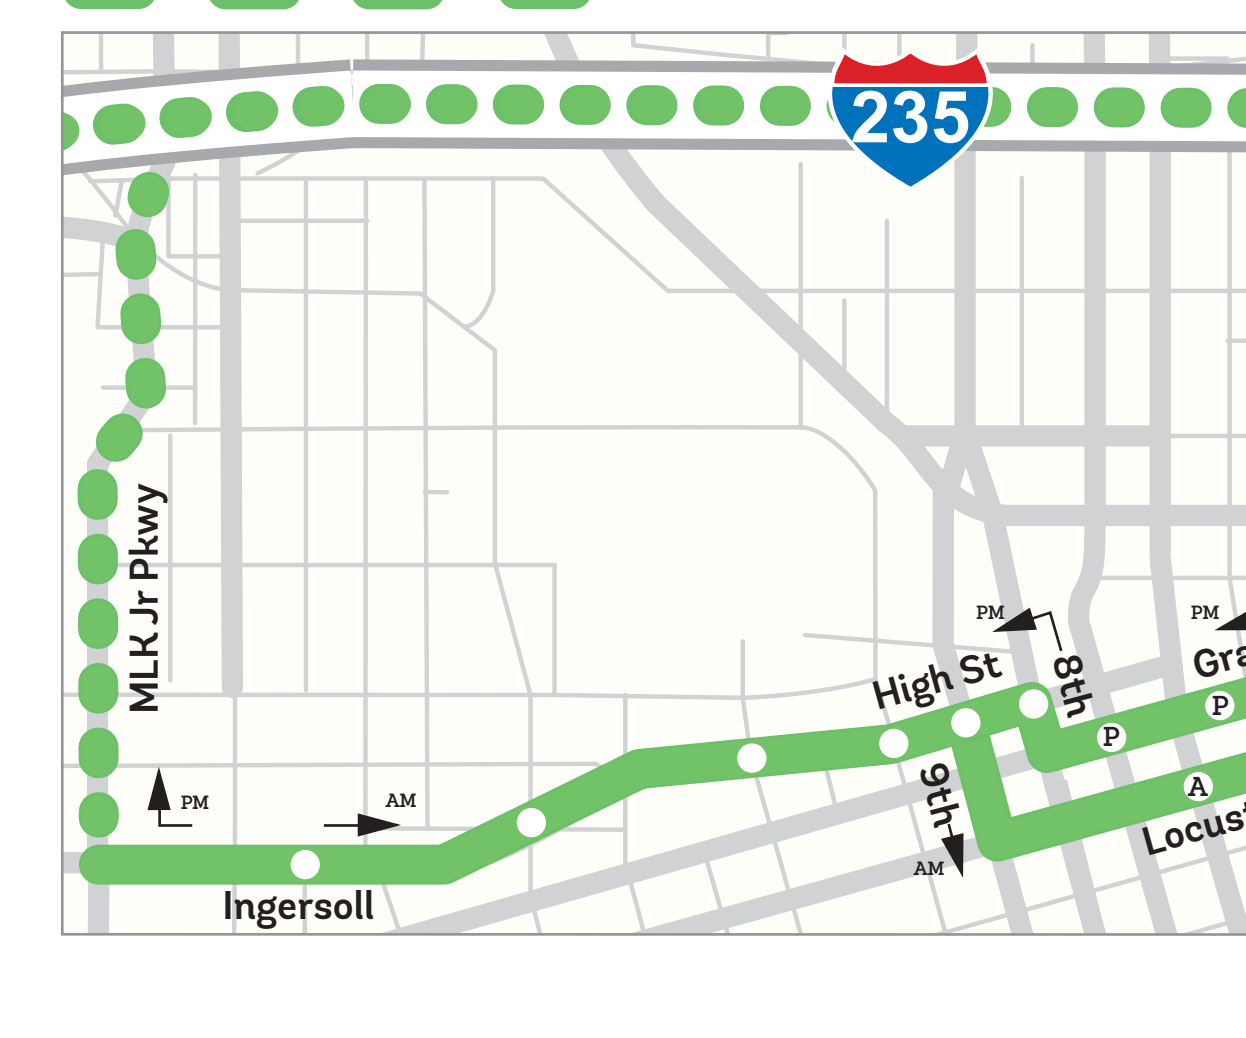

LOCAL

- 1 Fairgrounds
- 3 University
- 4 E 14th St
- 5 Franklin Ave
- 6 Indianola Ave
- 7 SW 9th St
- 8 Fleur Dr
- 10 East University
- 11 Ingersoll / Valley Junction

- 13 SE Park Ave
- 14 Beaver Ave
- 15 6th Ave
- 16 Douglas Ave
- 17 Hubbell Ave / Altoona
- 52 Valley West / Jordan Creek Crosstown
- 60 University / Ingersoll
- D D-Line Downtown Shuttle
- L The Link Shuttle

FLEX

- 72 West Des Moines / Clive
- 73 Urbandale / Windsor Heights
- 74 NW Urbandale

EXPRESS

- 92 Hickman
- 93 NW 86th
- 94 Westtown
- 95 Vista
- 96 EP True
- 98 Ankeny
- 99 Altoona

DOWNTOWN DES MOINES LOCAL BUS ROUTING

52 DOWNTOWN STOPS

93 94 95 96 DOWNTOWN STOPS

92 DOWNTOWN STOPS

98 DOWNTOWN STOPS

99 DOWNTOWN STOPS