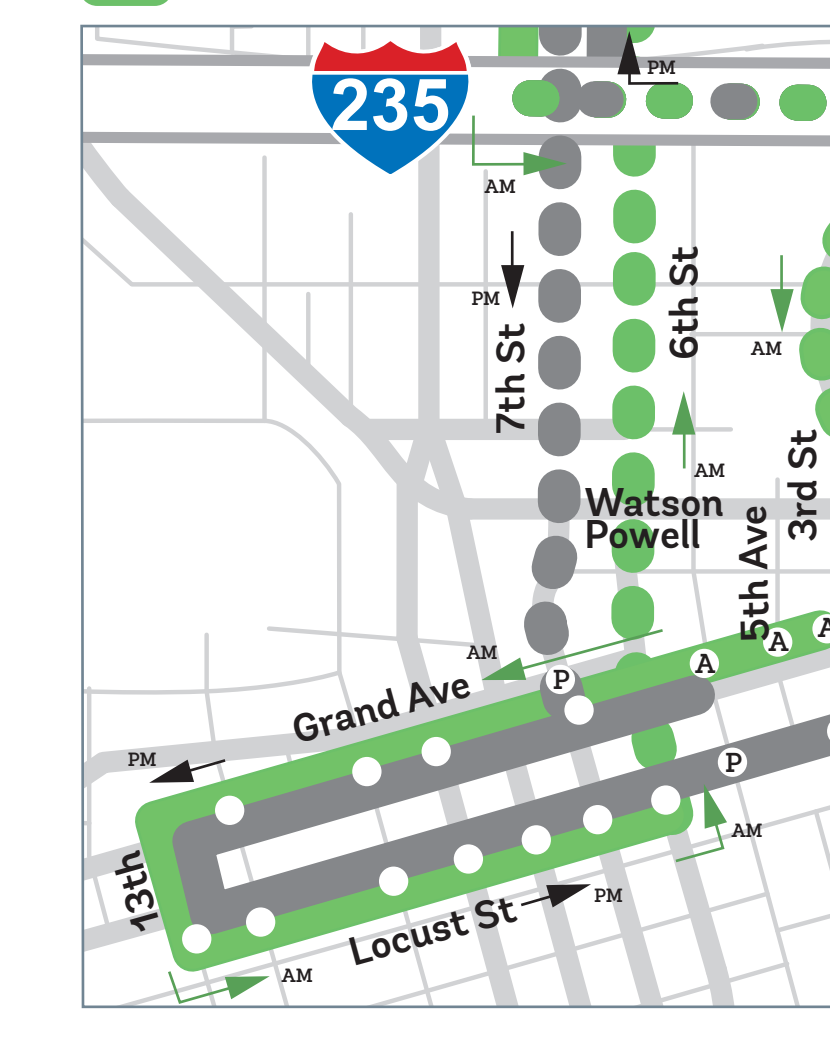

LOCAL

- 1 Fairgrounds
- 3 University
- 4 E 14th St
- 5 Franklin Ave
- 6 Indianola Ave
- 7 SW 9th St
- 8 Fleur Dr
- 10 East University
- 11 Ingersoll / Valley Junction

- 13 SE Park Ave
- 14 Beaver Ave
- 15 6th Ave
- 16 Douglas Ave
- 17 Hubbell Ave / Altoona
- 52 Valley West / Jordan Creek Crosstown
- 60 University / Ingersoll
- D D-Line Downtown Shuttle
- L The Link Shuttle

FLEX

- 72 West Des Moines / Clive
- 73 Urbandale / Windsor Heights
- 74 NW Urbandale

EXPRESS

- 92 Hickman
- 93 NW 86th
- 94 Westtown
- 95 Vista
- 96 EP True
- 98 Ankeny
- 99 Altoona

DOWNTOWN DES MOINES LOCAL BUS ROUTING

52 DOWNTOWN STOPS

93 94 95 96 DOWNTOWN STOPS

92 DOWNTOWN STOPS

98 DOWNTOWN STOPS

99 DOWNTOWN STOPS