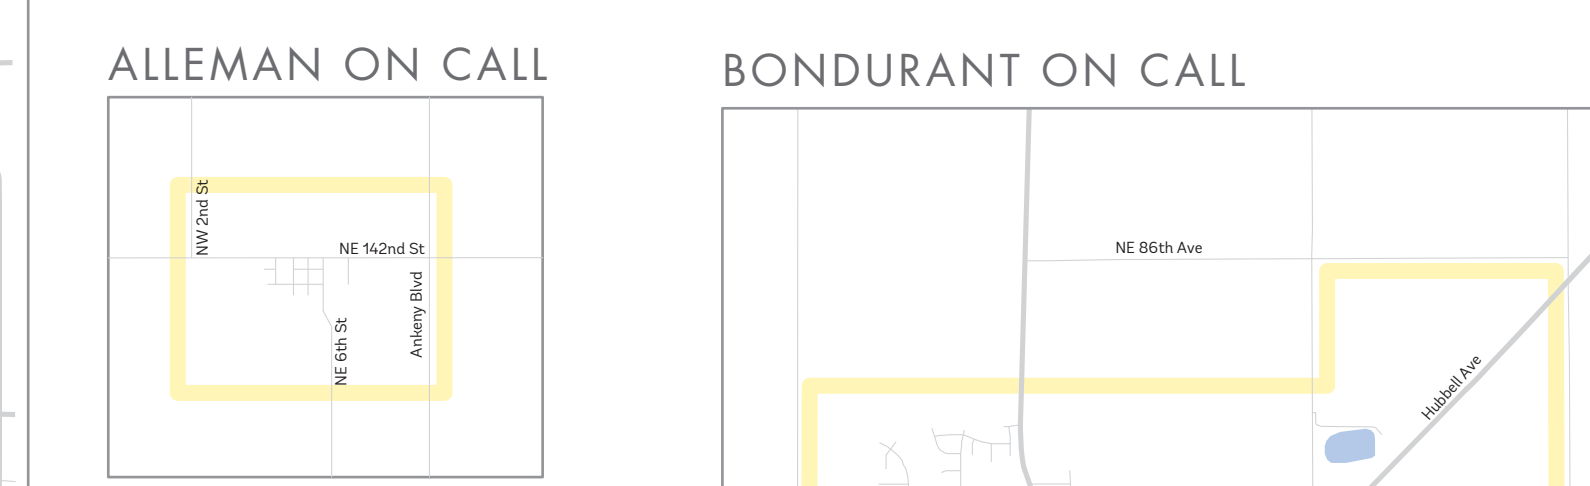

LOCAL

- 1 Fairgrounds
- 3 University
- 4 E 14th St
- 5 Franklin Ave
- 6 Indianola Ave
- 7 SW 9th St
- 8 Fleur Dr
- 10 East University
- 11 Ingersoll / Valley Junction

- 13 SE Park Ave
- 14 Beaver Ave
- 15 6th Ave
- 16 Douglas Ave
- 17 Hubbell Ave / Altoona
- 52 Valley West / Jordan Creek Crosstown
- 60 University / Ingersoll
- D D-Line Downtown Shuttle
- L The Link Shuttle

FLEX

- 72 West Des Moines / Clive
- 73 Urbandale / Windsor Heights
- 74 NW Urbandale

EXPRESS

- 92 Hickman
- 93 NW 86th
- 94 Westtown
- 95 Vista
- 96 EP True
- 98 Ankeny
- 99 Altoona

DOWNTOWN DES MOINES LOCAL BUS ROUTING

52 DOWNTOWN STOPS

93 94 95 96 DOWNTOWN STOPS

92 DOWNTOWN STOPS

98 DOWNTOWN STOPS

99 DOWNTOWN STOPS