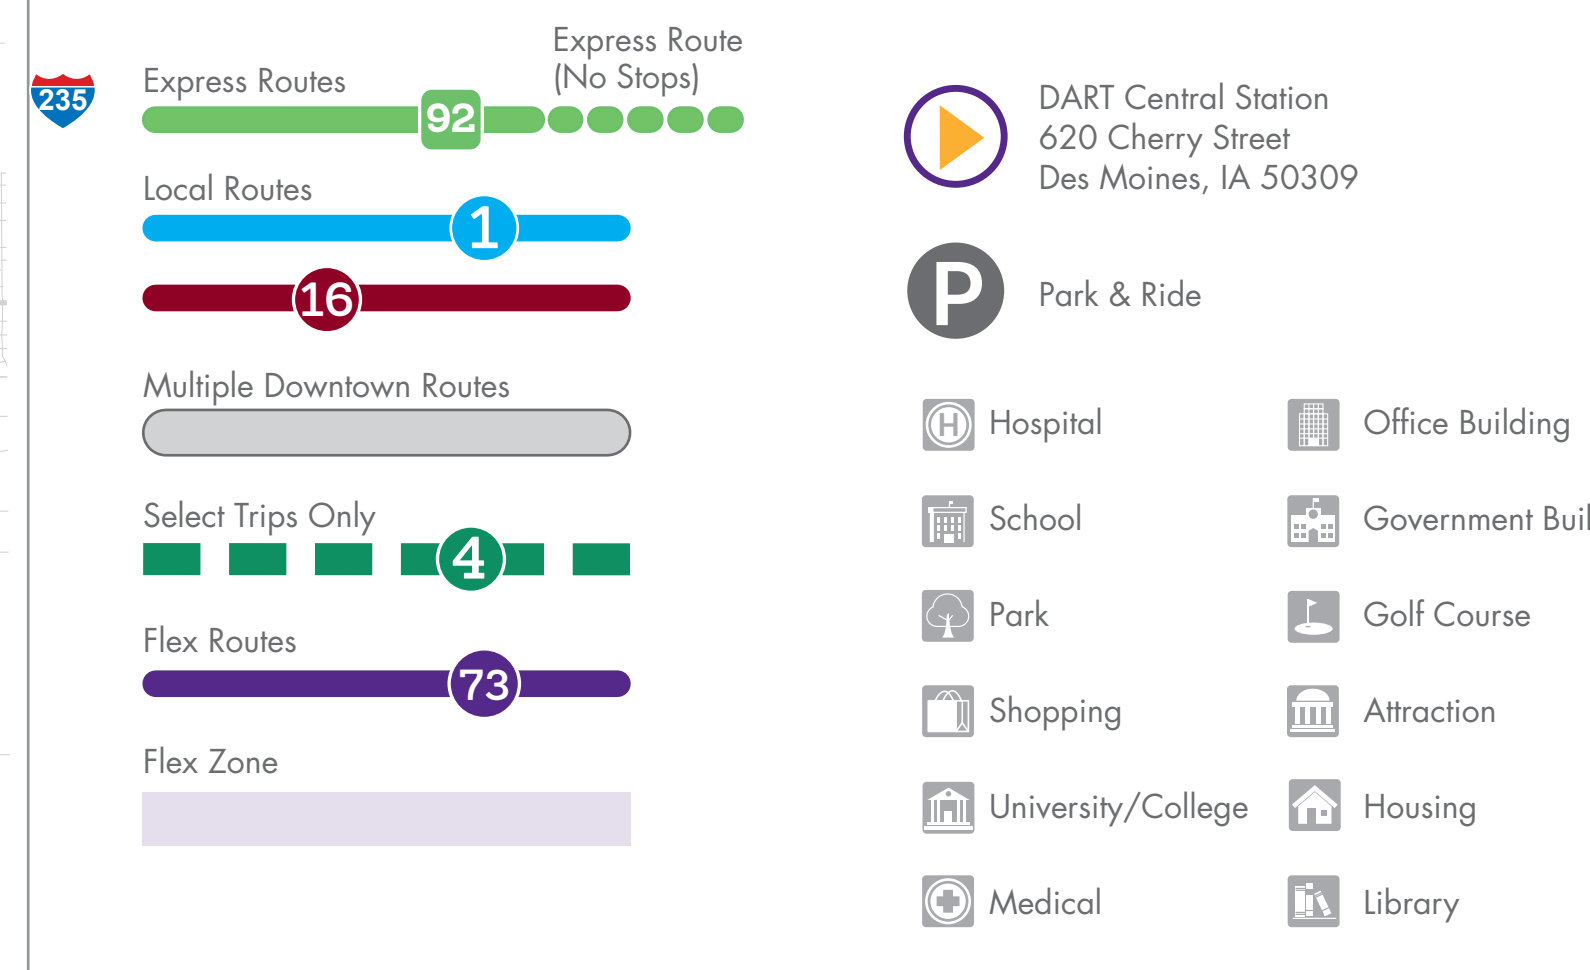

LOCAL

- 1 Fairgrounds
- 3 University
- 4 E 14th St
- 5 Franklin Ave
- 6 Indianola Ave
- 7 SW 9th St
- 8 Fleur Dr
- 10 East University
- 11 Ingersoll / Valley Junction

- 13 SE Park Ave
- 14 Beaver Ave
- 15 6th Ave
- 16 Douglas Ave
- 17 Hubbell Ave / Altoona
- 52 Valley West / Jordan Creek Crosstown
- 60 University / Ingersoll
- D D-Line Downtown Shuttle
- L The Link Shuttle

FLEX

- 72 West Des Moines / Clive
- 73 Urbandale / Windsor Heights
- 74 NW Urbandale

EXPRESS

- 92 Hickman
- 93 NW 86th
- 94 Westtown
- 95 Vista
- 96 EP True
- 98 Ankeny
- 99 Altoona

DOWNTOWN DES MOINES LOCAL BUS ROUTING

52 DOWNTOWN STOPS

93 94 95 96 DOWNTOWN STOPS

92 DOWNTOWN STOPS

98 DOWNTOWN STOPS

99 DOWNTOWN STOPS