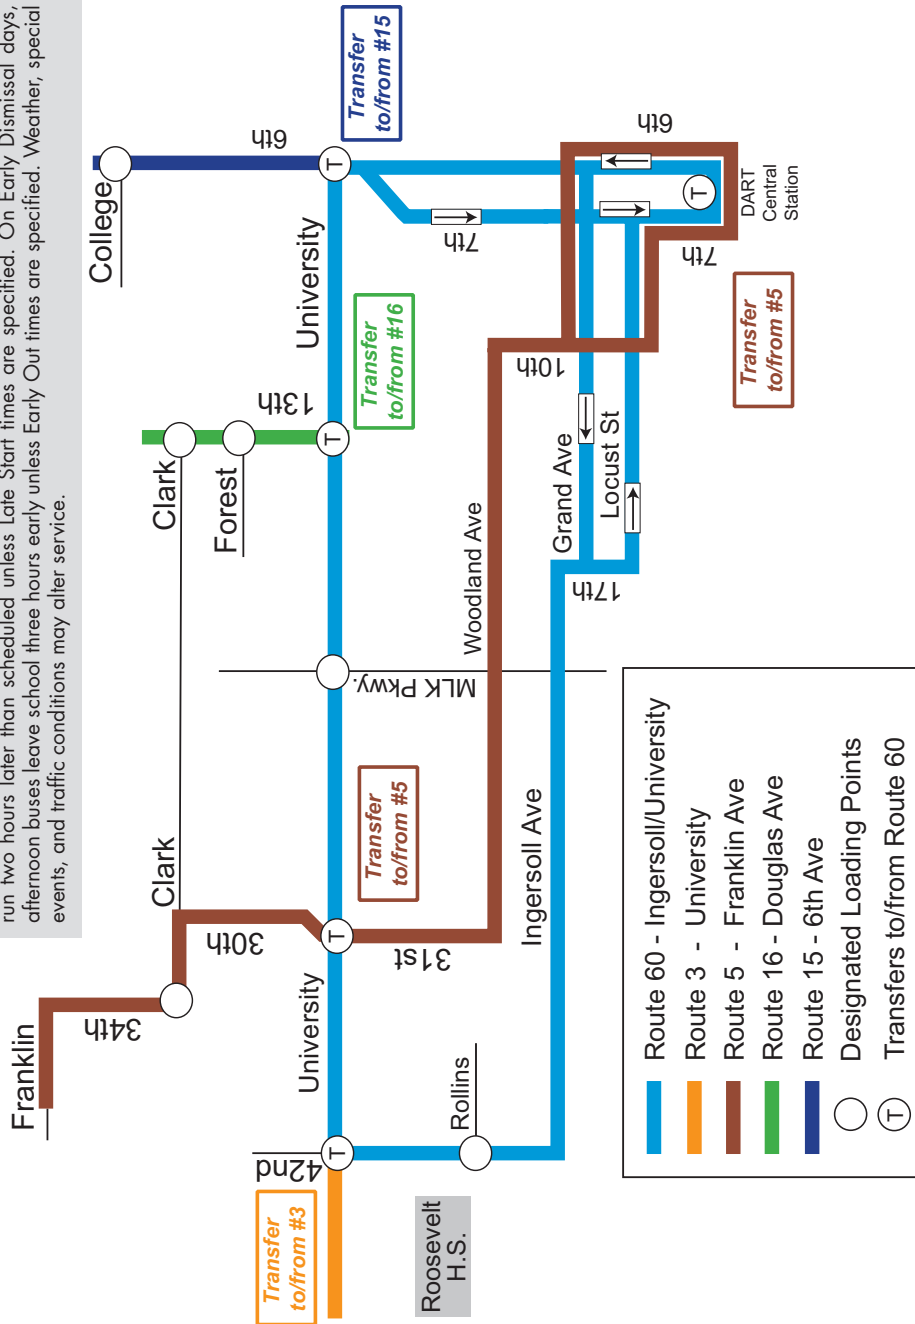

In the event Des Moines Public Schools implements a two hour Late Start, morning school trips will run two hours later than scheduled unless Late Start times are specified. On Early Dismissal days, afternoon buses leave school three hours early unless Early Out times are specified. Weather, special events, and traffic conditions may alter service.

## Fares