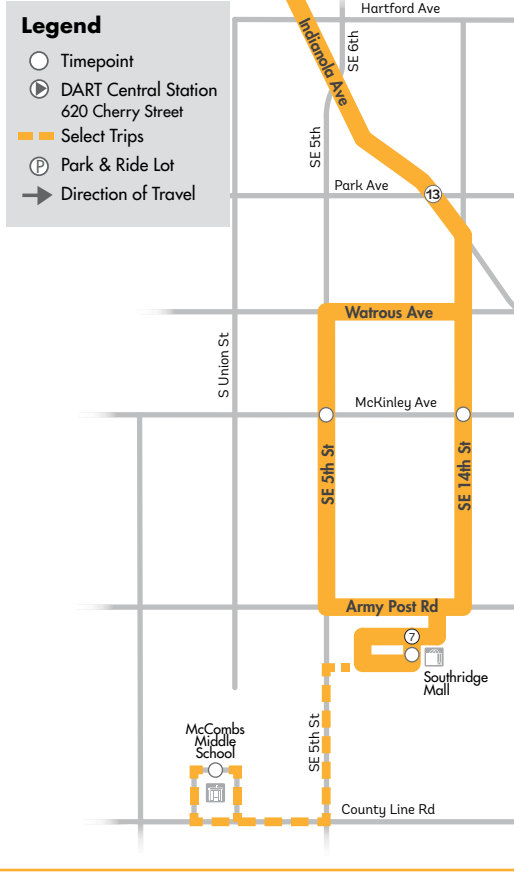

Applies to all routes going through downtown. You must begin and end your ride within the zone. Boundaries are: South of I-235 to Cherry/Court Ave. (including DART Central Station), East of W. 15th St. to E. 14th St.

- Route Destinations ▼
- Southridge Mall ▼
- SE 14th St Wal-Mart ▼
- SE 5th St ▼
- Principal Park ▼
- Science Center ▼
- DART Central Station ▼

All Trips

 Accessible

Route 6

Indianola Ave

Monday – Sunday Service
Platform N

SOUTHBOUND-Outbound

Saturday & Sunday

DART Central Station	Indianola Ave & Park Ave	SE 14th St & McKinley	SE 5th St & McKinley	Southridge Mall
SAT	6:55	7:03	---	7:07
	7:45	7:53	7:58	---
	8:15	8:23	8:26	8:31
	8:45	8:53	---	8:57
	9:45	9:54	9:58	---
	10:45	10:54	---	10:58
	11:45	11:54	11:58	---
	12:45	12:54	---	12:58
	1:45	1:54	1:58	---
	2:45	2:54	---	2:58
	3:45	3:54	3:58	---
	4:45	4:54	---	4:58
	5:45	5:54	---	5:58
	6:45	6:54	---	6:58
	7:45	7:54	---	7:58
	8:45	8:54	---	8:58
	9:45	9:53	9:56	---