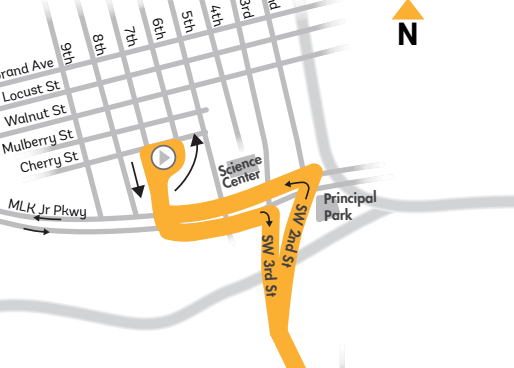

Applies to all routes going through downtown. You must begin and end your ride within the zone. Boundaries are: South of I-235 to Cherry/Court Ave. (including DART Central Station), East of W. 15th St. to E. 14th St.

- Route Destinations ▼
- Southridge Mall ▼
- SE 14th St Wal-Mart ▼
- SE 5th St ▼
- Principal Park ▼
- Science Center ▼
- DART Central Station ▼

All Trips

 Accessible

Route 6

Indianola Ave

Monday – Sunday Service
Platform N

Legend

- Timepoint
- ▶ DART Central Station 620 Cherry Street
- Select Trips
- Ⓟ Park & Ride Lot
- ➔ Direction of Travel

SOUTHBOUND-Outbound

Monday-Friday

DART Central Station	Indianola Ave & Park Ave	SE 14th St & McKinley	SE 5th St & McKinley	Southridge Mall	McCombs Middle School
AM	6:00	6:11	---	6:17	---
	6:10	---	6:22	6:29	---
	6:25	6:36	---	6:41	---
	6:40	6:48	---	6:52	7:10
	6:55	7:03	7:06	7:13	---
	7:10	7:18	---	7:22	7:30
	7:25	7:34	7:37	7:44	---
	7:45	7:54	---	7:58	8:06
	7:55	8:03	8:06	---	8:12
	8:10	8:18	---	8:22	8:29
	8:25	8:33	8:37	---	8:43
	8:40	8:48	---	8:52	To Garage
	9:00	9:08	9:12	---	9:18
	9:30	9:38	---	9:42	9:49
	10:00	10:08	10:12	---	10:18
	10:30	10:38	---	10:42	10:49
	11:00	11:08	11:12	---	11:18
	11:30	11:38	---	11:42	11:49
	12:00	12:08	12:12	---	12:18
	12:30	12:38	---	12:42	12:49
	1:00	1:08	1:12	---	1:18
	1:30	1:38	---	1:42	1:49
	2:00	2:08	2:12	---	2:18
	2:25	2:33	---	2:37	2:44
	3:00	3:09	3:13	---	3:20
	3:15	3:24	---	3:28	3:36
	3:25	3:34	3:38	---	3:45
	3:40	3:49	---	3:53	4:01
	3:55	4:04	4:08	---	4:15
	4:10	4:20	---	4:24	4:33
	4:25	4:35	4:39	---	4:47
	4:40	4:50	---	4:55	5:04
	4:55	5:05	5:09	---	5:18
	5:10	5:20	---	5:25	To Garage
	5:25	5:35	5:39	---	5:46
	5:45	5:53	---	5:58	6:04
	6:15	6:23	6:26	---	6:32
	6:45	6:53	---	6:58	7:03
	7:15	7:23	7:26	---	7:31
	7:45	7:53	---	7:58	8:03
	8:15	8:23	8:26	---	8:31
	8:45	8:53	---	8:58	9:03
	9:15	9:23	9:26	---	9:31
	9:45	9:52	---	9:57	10:02
	10:15	10:22	10:25	---	10:30
	10:45	10:52	---	10:55	11:00