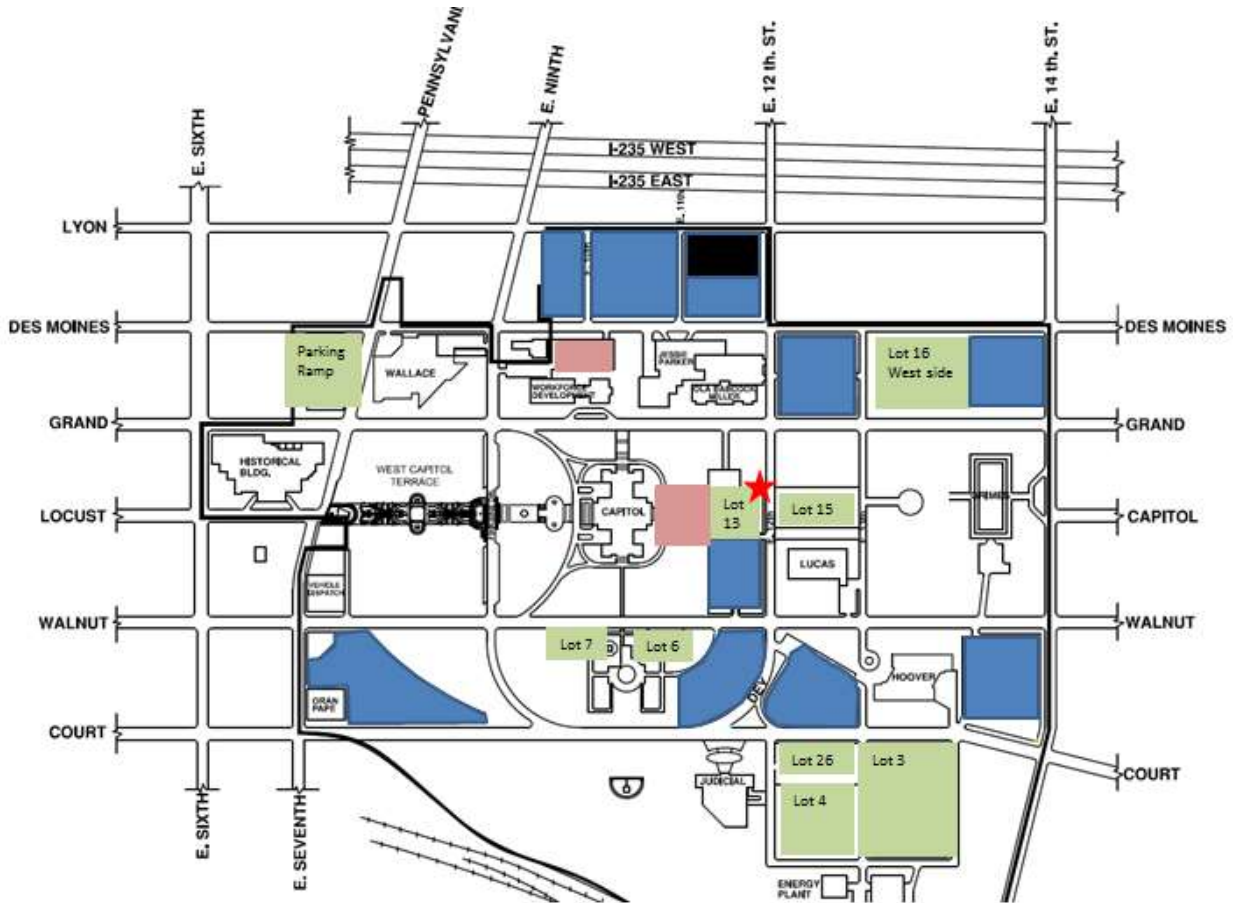

State Fair Park & Ride at the Capitol Complex Parking Map August 11, 2016 – August 22, 2016

Park & Ride Ticket Booth

State Fair Parking

State Fair Parking Monday -Friday after 4:30pm and weekends

No State Fair Parking