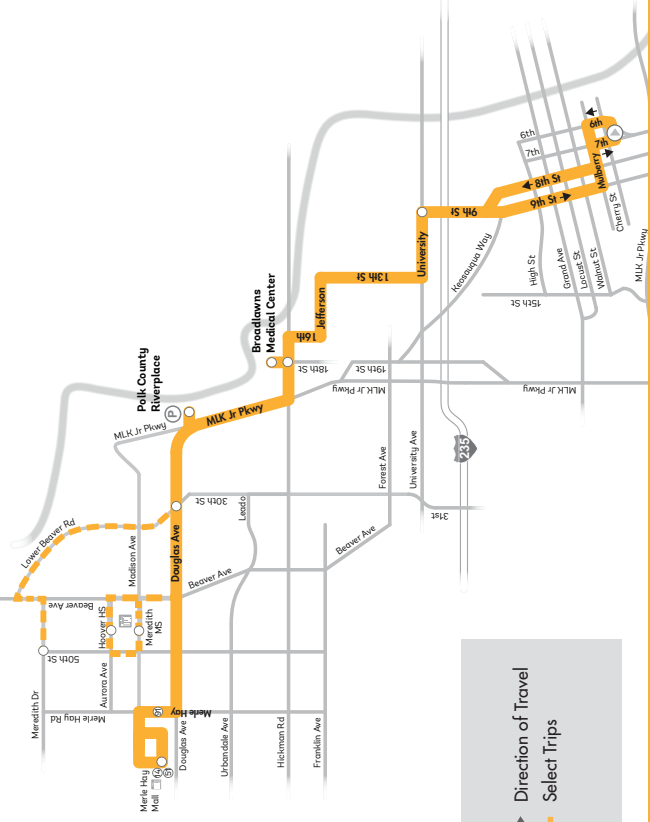

### Zone Fares

Downtown Loop (Cash only, No transfers issued) ....	\$ .75
---	--------

*Applies to all routes going through downtown. You must begin and end your ride within the zone. Boundaries are: South of I-235 to Cherry/Court Ave. (including DART Central Station), East of W. 15th St. to E. 14th St.*

### Route Destinations ▼

Merle Hay Mall ▼

Veterans Hospital ▼

Polk County River Place ▼

Iowa DOT ▼

Broadlawns Medical Center ▼

Downtown ▼

DART Central Station ▼

# Route 16

#### Platform J

**Legend**

- Timepoint
- ▶ DART Central Station 620 Cherry Street
- ➔ Direction of Travel
- Select Trips
- Ⓟ Park & Ride Lot