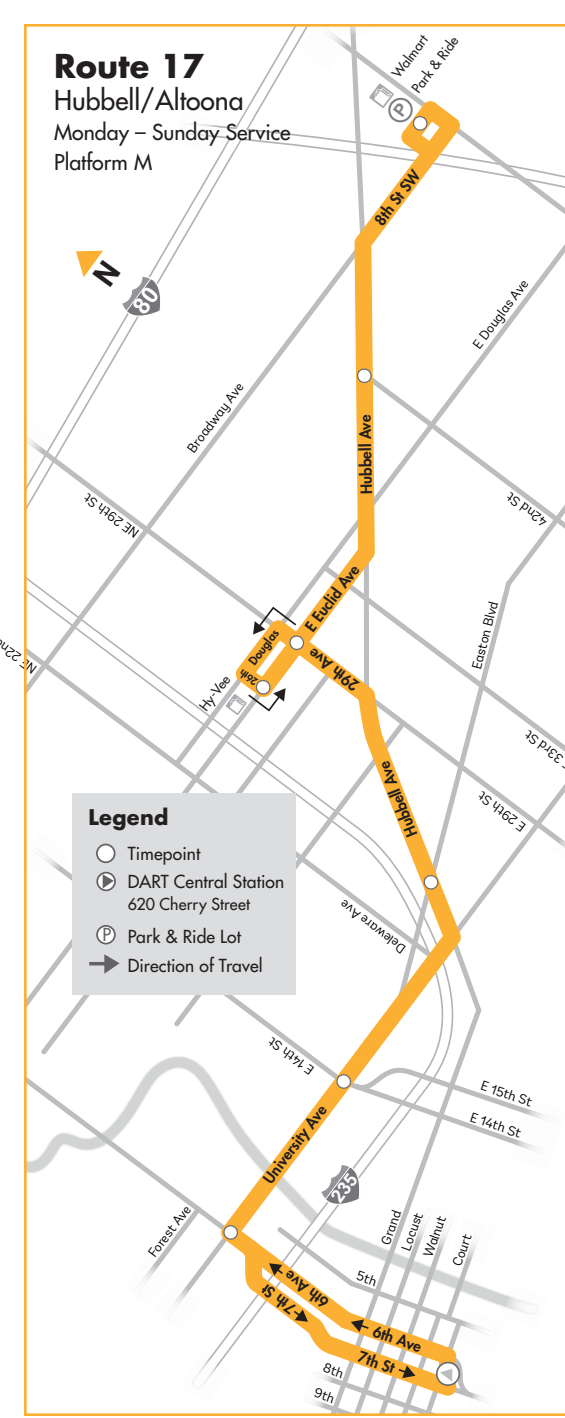

Route 17

Hubbell/Altoona

Monday – Sunday Service
Platform M

Legend

- Timepoint
- DART Central Station
  620 Cherry Street
- Ⓟ Park & Ride Lot
- ➔ Direction of Travel

EASTBOUND-Outbound

Monday-Friday

DART Central Station	University City Ave	Hubbell Ave & University Ave	E 14th St	E 26th St & Euclid North-bound	E 29th St & Euclid South-bound	Hubbell Ave & Euclid Easton	Hubbell Ave & Euclid South-bound	Altoona Walmart
6:00	6:05	6:10	6:15	6:19	---	---	6:22	6:26
6:15	6:20	6:25	6:30	6:34	---	---	6:37	6:41
6:30	6:35	6:40	6:45	6:49	---	---	---	---
6:45	6:50	6:55	7:00	7:04	---	---	7:08	7:12
7:00	7:05	7:10	7:15	7:19	---	---	---	---
7:15	7:20	7:25	7:30	7:34	---	---	7:38	7:42
7:30	7:37	7:43	7:48	7:53	---	---	---	---
7:45	7:52	7:58	8:03	8:08	---	---	8:12	8:16
8:15	8:22	8:28	8:33	8:38	---	---	8:42	8:46
8:45	8:52	8:58	9:03	9:08	9:11	---	9:17	9:21
9:15	9:22	9:28	9:33	9:38	---	---	9:42	9:46
9:45	9:52	9:58	10:03	10:08	10:11	---	10:17	10:21
10:15	10:22	10:28	10:33	10:38	---	---	10:42	10:46
10:45	10:52	10:58	11:03	11:08	11:11	---	11:17	11:21
11:15	11:22	11:28	11:33	11:38	---	---	11:42	11:46
11:45	11:52	11:58	12:03	12:08	12:11	---	12:17	12:21
12:15	12:22	12:28	12:33	12:38	---	---	12:42	12:46
12:45	12:52	12:58	1:03	1:08	1:11	---	1:17	1:21
1:15	1:22	1:28	1:33	1:38	---	---	1:42	1:46
1:45	1:52	1:58	2:03	2:08	2:11	---	2:17	2:21
2:15	2:22	2:28	2:33	2:38	---	---	2:42	2:46
2:45	2:51	2:57	3:03	3:08	3:11	---	3:17	3:21
3:00	3:06	3:12	3:18	3:23	3:26	3:28	---	---
3:15	3:23	3:27	3:33	3:38	3:41	---	3:48	3:52
3:30	3:37	3:42	3:48	3:53	3:56	3:58	---	---
3:45	3:52	3:57	4:03	4:08	---	---	4:13	4:17
4:00	4:07	4:12	4:18	4:23	4:26	4:28	---	---
4:15	4:22	4:27	4:33	4:38	---	---	4:43	4:47
4:30	4:37	4:44	4:50	4:55	4:57	4:59	---	---
4:45	4:54	5:01	5:07	5:12	5:14	---	5:21	5:25
5:00	5:08	5:15	5:21	5:26	5:28	5:30	---	---
5:15	5:23	5:29	5:35	5:40	---	---	5:44	5:48
5:45	5:53	5:59	6:03	6:08	6:10	---	---	---
6:15	6:23	6:27	6:33	6:38	6:40	---	6:46	6:50
6:45	6:53	6:57	7:03	7:08	7:10	---	7:16	7:20
7:45	7:53	7:57	8:03	8:08	8:10	---	8:16	8:20
8:45	8:53	8:57	9:03	9:08	9:10	---	9:16	9:20
9:45	9:53	9:57	10:03	10:08	10:10	---	10:16	10:20
10:45	10:53	10:57	11:03	11:08	11:10	---	---	---

PM

EASTBOUND-Outbound

Saturday & Sunday