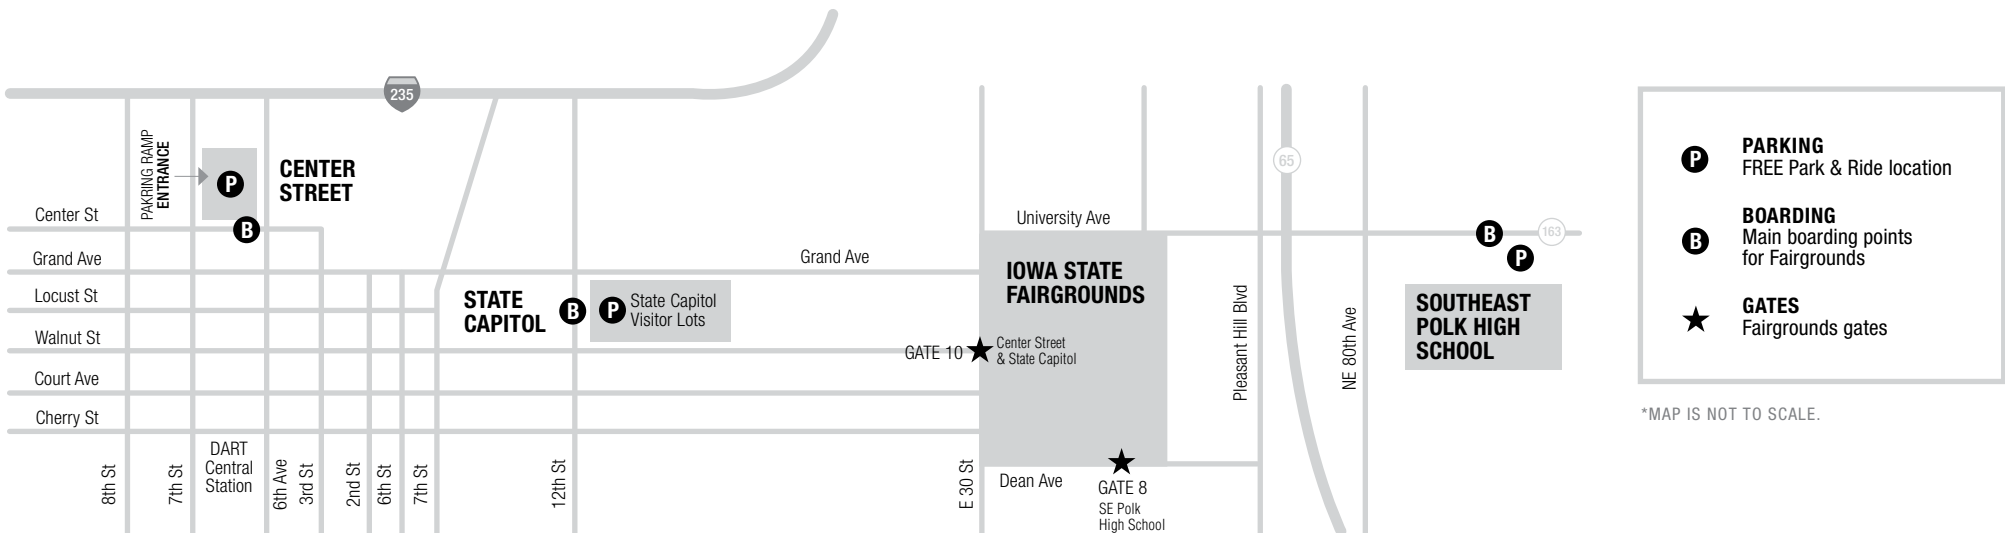

▶ LOCATIONS (WITH FREE PARKING)

CENTER STREET

7th and Center Street

- Enter parking ramp on 7th Street
- Bus picks up at the corner of 6th Avenue and Center Street
- Drops off at Gate 10 of the Fairgrounds
- Departs from Fairgrounds at Gate 10

IOWA STATE CAPITOL

East 12th Street

- Parking available at State Capitol visitor lots
- Bus picks up on East 12th Street, directly east of the Capitol building
- Drops off at Gate 10 of the Fairgrounds
- Departs from Fairgrounds at Gate 10

SOUTHEAST POLK HIGH SCHOOL

NE 80th and Highway 163

- Parking available in high school parking lots
- Bus picks up at main door of high school
- Drops off at Gate 8 of the Fairgrounds
- Departs from Fairgrounds at Gate 8

▶ PRICING

ROUND-TRIP FARES*

(CASH ONLY; EXACT CHANGE APPRECIATED)

PRICE	
$2	Adults ages 11+
$1	Children ages 6–10, adults 65+, Medicare card holders and people with disabilities
FREE	Children ages 5 and younger
DISCOUNT	Show your Iowa State Fair advance admission ticket and receive half off the round-trip fare.

*All riders need a bus ticket to get to the Fair. No ticket needed for the return trip. One-way fares are available upon request.

State Fair buses will pick up and drop off at the designated Park & Ride locations only.

For additional information, contact DART Customer Service at 515-283-8100 or dart@ridedart.com.

*MAP IS NOT TO SCALE.