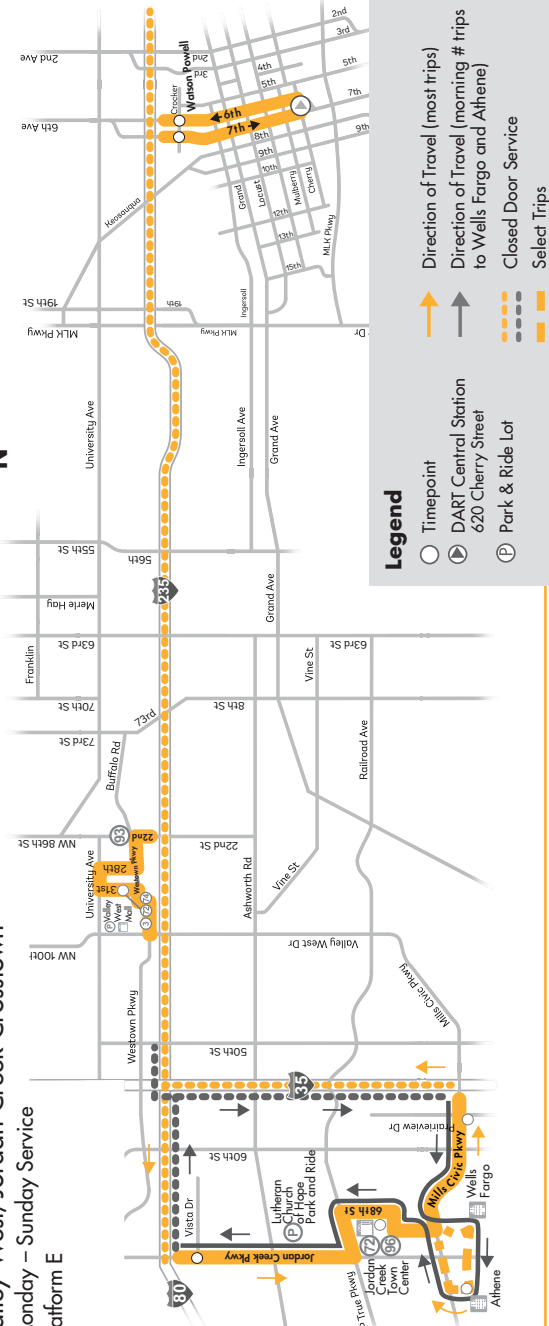

Applies to all routes going through downtown. You must begin and end your ride within the zone. Boundaries are: South of I-235 to Cherry/Court Ave. (including DART Central Station), East of W. 15th St. to E. 14th St.

All Trips

Accessible

Route 52

Valley West/Jordan Creek Crosstown

Monday – Sunday Service

Platform E

Legend

- Timepoint
- ▶ Direction of Travel (most trips)
- ▶ Direction of Travel (morning # trips to Wells Fargo and Athene)
- Ⓟ Park & Ride Lot
- Closed Door Service
- Select Trips

These trips travel to Valley West Mall via E.P. True Pkwy (WB), Jordan Creek Pkwy (NB) and I-80/I-235 (EB).

EASTBOUND-INBOUND

Saturday & Sunday

Jordan Creek Town Center	Mills Civic Pkwy & S. Prairie View Dr	Valley West Mall	Jordan Creek & Pkwy & Vista Dr	7th St & Crocker St	DART Central Station
SAT 7:23	7:29	7:37	7:49	7:55 *	7:55 *
SAT & SUN 8:23	8:29	8:37	8:49	8:55 *	8:55 *
9:20	9:26	9:35	9:49	9:55 *	9:55 *
10:22	10:28	10:37	10:51	10:57 *	10:57 *
11:22	11:29	11:38	11:52	11:58 *	11:58 *
12:24	12:31	12:40	12:54	1:00 *	1:00 *
1:24	1:31	1:40	1:54	2:00 *	2:00 *
2:24	2:31	2:40	2:54	3:00 *	3:00 *
3:24	3:31	3:40	3:54	4:00 *	4:00 *
4:24	4:31	4:40	4:54	5:00 *	5:00 *
5:23	5:31	5:40	5:54	6:00 *	6:00 *
SUN 6:19	6:26 ^	---	---	---	---
SAT 6:23	6:31	6:40	6:54	7:00	7:00
7:20	7:27	7:36	7:50	7:55 *	7:55 *
8:20	8:27	8:36	8:50	8:55 *	8:55 *
9:18	9:25	---	---	9:40	9:44 *