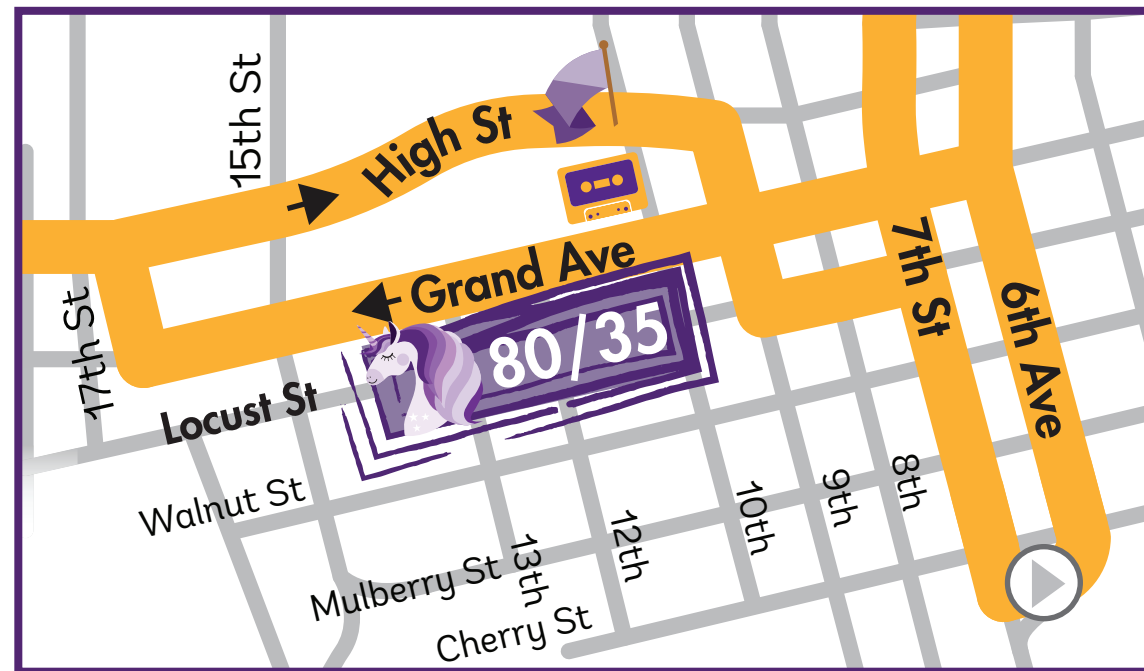

YOUR RIDE TO A FANSTASTICAL MUSIC WONDERLAND

Take advantage of late-night public transit to the 80/35 Music Festival, Friday, July 7 and Saturday, July 8. Buses will run every 20 minutes until midnight both nights.

Plan your trip at ridedart.com/8035

Route 60 Ingersoll/University

Legend

-  Main Drop-off Location
-  Main Pick-up Location
-  DART Central Station

515-283-8100

ridedart.com