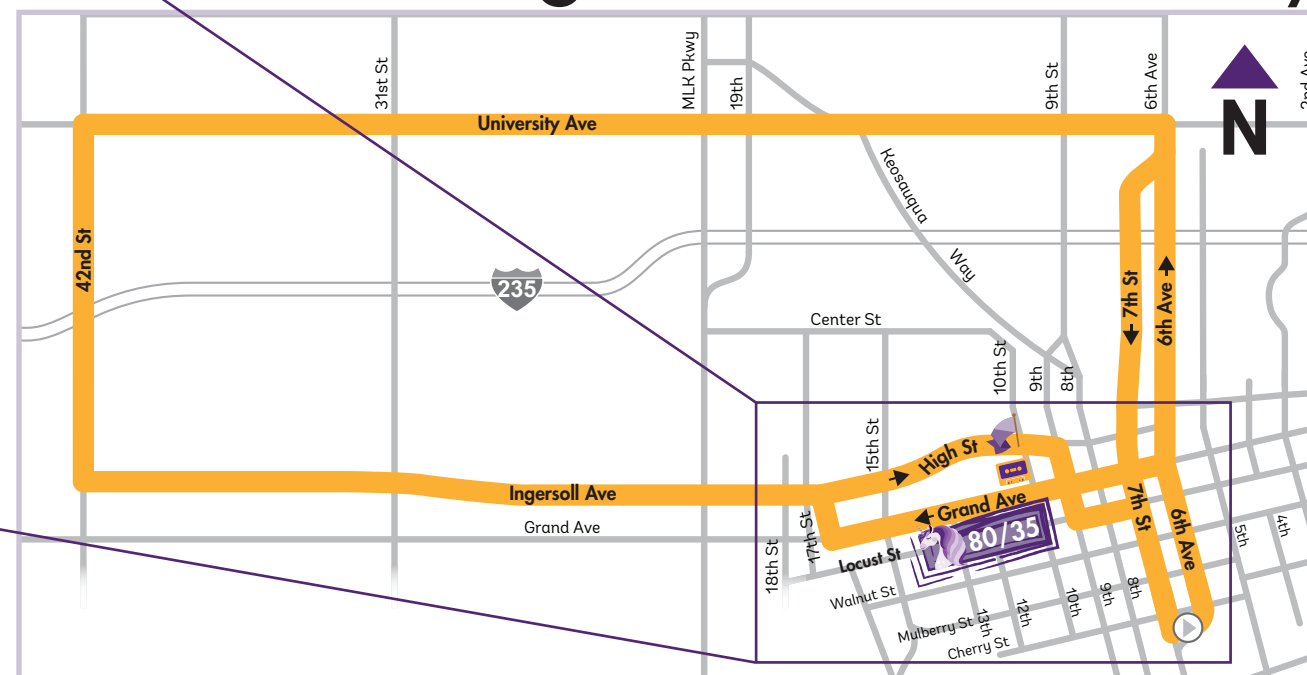

YOUR RIDE TO A FANSTASTICAL MUSIC WONDERLAND

Take advantage of late-night public transit to the 80/35 Music Festival, Friday, July 7 and Saturday, July 8. Buses will run every 20 minutes until midnight both nights.

Plan your trip at ridedart.com/8035

Route 60 Ingersoll/University

Legend

-  Main Drop-off Location
-  Main Pick-up Location
-  DART Central Station

515-283-8100

ridedart.com