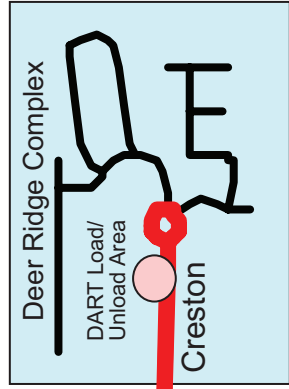

**No holiday service.
CHECK RIDEDART.COM FOR
HOLIDAY SERVICE INFORMATION**

dart

All Trips

Accessible

Route 11A

Deer Ridge Complex
8:00 a.m.

Merrill School
8:13

Merrill School
3:32 p.m.