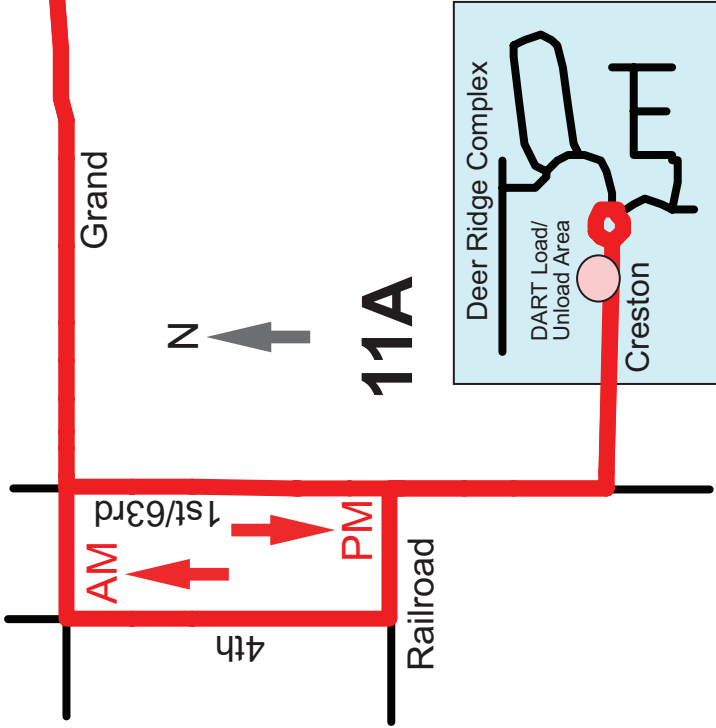

**No holiday service.
CHECK RIDEDART.COM FOR
HOLIDAY SERVICE INFORMATION**

dart

All Trips

Accessible

Route 11A

Deer Ridge Complex
8:00 a.m.

Merrill School
8:13

Merrill School
3:32 p.m.