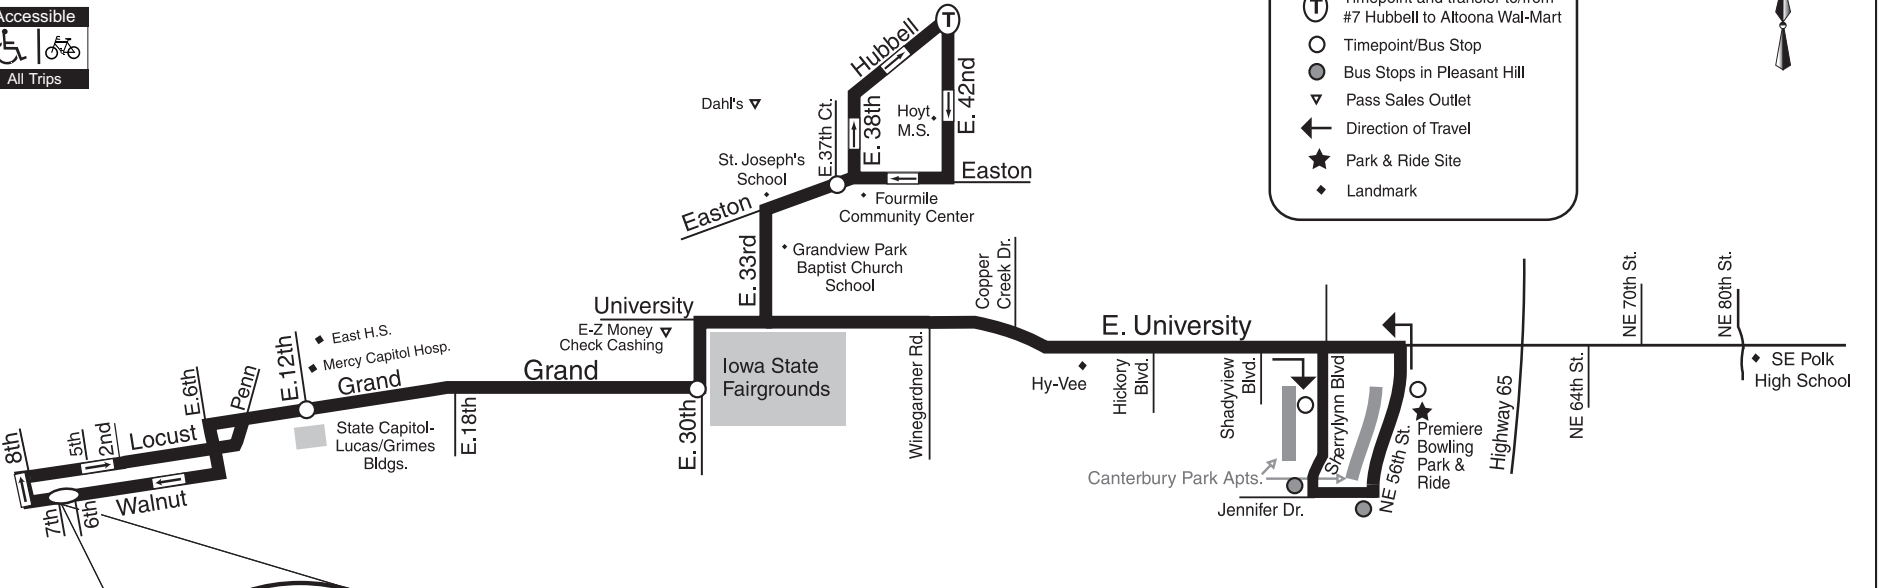

T - These trips connect with the #7 Hubbell to Altoona at Hubbell & E. 42nd.
W - These buses become the #11 Ingersoll/West Des Moines to Jordan Creek at Walnut (westbound) & W 5th.
* - These trips allow time for coordinating route transfers on Walnut between 6th & 7th. Transfer times are not guaranteed. Please see individual schedules for participating routes.
TO GARAGE: Passengers may board buses traveling to/from the garage. These buses may depart ahead of scheduled times.

F - These buses come from route #11 and become the #1 Fairgrounds to E 42nd & Hubbell at Walnut (westbound) and W 5th.
T - These trips connect with the #7 Hubbell to Altoona at Hubbell & E. 42nd.
* - These trips allow time for coordinating route transfers on Walnut between 6th & 7th. Transfer times are not guaranteed. Please see individual schedules for participating routes.
TO GARAGE: Passengers may board buses traveling to/from the garage. These buses may depart ahead of scheduled times.

These trips serve Pleasant Hill. Destination sign: "Fairgrounds to Pleasant Hill."

Route 1 FAIRGROUNDS Monday-Friday Service

Additional service on Route #1 may be provided to accommodate increased demand to the Iowa State Fairgrounds and Park & Ride facilities will be provided at 7th & Center and the State Capitol during those select times.