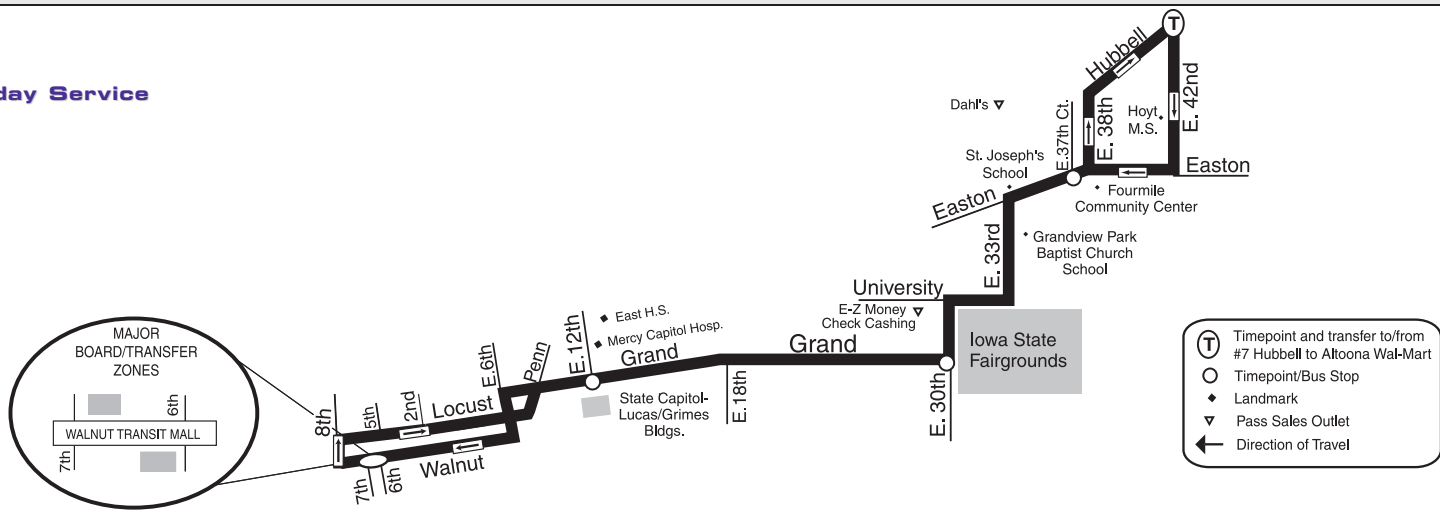

#1 FAIRGROUNDS ■ SATURDAY AND SUNDAY SERVICE

Service from Downtown Des Moines to Iowa State Capitol Complex, State Fairgrounds, Grandview Park, Fourmile Community Center, and Prairie Woods Apts.

EASTBOUND

	Leave W 7th & Walnut	Leave E 12th & Grand	Leave E 30th & Grand	Arrive/Leave E 37th Ct & Easton (Outbound)
AM	7:45	7:52	7:58	8:02/09
F*	8:45	8:52	8:58	9:02/09
F*	9:45	9:52	9:58	10:02/09
F*	10:45	10:52	10:58	11:02/09
F*	11:45	11:52	11:58	12:02
PM	12:45	12:52	12:58	1:02
F*	1:45	1:52	1:58	2:02
F*	2:45	2:52	2:58	3:02
F*	3:45	3:52	3:58	4:02
F*	4:45	4:52	4:58	5:02
	5:40	TO GARAGE	----	----

All trips connect with the #7 Hubbell to the Altoona Wal-Mart at Hubbell & E. 42nd.
* - These trips allow time for coordinating route transfers on Walnut between 6th & 7th. Transfer times are not guaranteed. Please see individual schedules for participating routes.
F - These buses come from Route #11 and become the #1 Fairgrounds to E 42nd & Hubbell at Walnut (westbound) & W 5th.
TO GARAGE: Passengers may board buses traveling to/from the garage. These buses may depart ahead of scheduled times.

Route 1 FAIRGROUNDS Saturday & Sunday Service

Pass Sales Outlets

Dahl's Food Marts

- 3425 Ingersoll Avenue - Rt #1
- 1819 Beaver Avenue - Rt #5
- 3400 E. 33rd Street - Rt #1, #7
- 4121 Fleur Drive - Rt #8
- 4343 Merle Hay Road - Rt #4, #5, #6
- 1320 E. Euclid Avenue - Rt #4
- 8700 Hickman Road, Clive - Rt #93
- 15500 Hickman Road, Clive ^ - Clive On Call
- 5440 NW 86th, Johnston - Rt #93
- 1802 N. Ankeny Blvd., Ankeny *
- 1208 Prospect Road, West Des Moines - Rt #11
- 5003 E.P. True Parkway, West Des Moines - Rt #11, #96

Hy-Vee Food Stores

- 3330 Martin Luther King Jr. Parkway - Rt #6, #3 Evenings
- 2540 E. Euclid Avenue - Rt #7
- 3221 S.E. 14th Street - Rt #6
- 4707 Fleur Drive - Rt #8
- 1107 E. Army Post Road - Rt #6, #7, #8
- 8601 Douglas Avenue, Urbandale - Rt #93, #92
- 1700 35th Street, West Des Moines - Rt #3
- 1990 Grand Avenue, West Des Moines - Rt #11
- 555 S. 51st Street, West Des Moines - Rt #96, #11
- 7101 University Avenue, Windsor Heights - Rt #3
- 100 8th Street S.W., Altoona - Rt #99
- 4815 Maple Drive, Pleasant Hill * - Rt #1
- 410 N. Ankeny Blvd., Ankeny

DART Administrative Offices - 1100 DART Way - Rt #7

E-Z Money Checking Cashing -

- 2910 E. University - Rt #1
- 1238 E. 14th - Rt #4, #5, #7
- 904 Army Post Road - Rt #7, #8

Hy-Vee Drugstore - 42nd & University Avenue - Rt #3

Passageway - 15th & Walnut - Rt #11

Wal-Mart - 1002 S.E. National Drive, Ankeny * - Rt #71, #98 1001 73rd St., Windsor Heights * - Rt #3

Youngers - Jordan Creek Town Center * - Rt #11 Valley West Mall - Rt #3

Routes are listed next to the Pass Sales Outlet locations they service (next nearest route(s) are also listed).

* Locations where tokens are not available

^ Only Express Plus and Reduced Fare Express Plus passes.

Fares

Local Routes

Adult	$ 1.75
Reduced Fare*	$ .75
Children 6 - 10	$ .75
Children 5 and under	FREE

(Must be accompanied by an adult)

Express Routes

Cash	$ 2.00
Reduced Fare*	$ .75

Transfers

Request when boarding. Valid two hours after issued.

Local to Local	FREE
Local to Express	$ .25
Local to On Call	$ 1.75
Express to On Call	$ 1.50

Tokens

Tokens must be purchased in packages of 10.

Full Fare	10/$ 17.50
Half Fare (Reduced Fare ID*)	10/$ 7.50

Passes

Weekly (Local Routes Only)	$ 16.00
Reduced Weekly* (Local Routes Only)	$ 7.00
Monthly (Local Routes Only)	$ 48.00
Reduced Monthly* (Local Routes Only)	$ 24.00
Monthly Express Plus (Local, Express & On Call)	$ 58.00
Reduced Monthly Express Plus* (Local, Express & On Call)	$ 29.00

On Call Service

Cash	$ 3.50
Reduced Fare	$ .75

Zone Fares

Downtown Loop Cash (No transfers issued)	$ .75

Applies to all routes going through downtown. You must begin and end your ride within the zone. Boundaries are: South of I-235 to Mulberry/Court Ave., East of W. 15th St. to E. 14th St.

Please Remember...

DART requires exact fares and all special IDs upon boarding.

All DART locations are smokefree pursuant to the Iowa Smokefree Air Act.

SCHEDULE INFORMATION 283-8100

* Applies to Senior Citizens 65+, persons with disabilities, Medicare card holders and Veterans with a Service Connected ID.