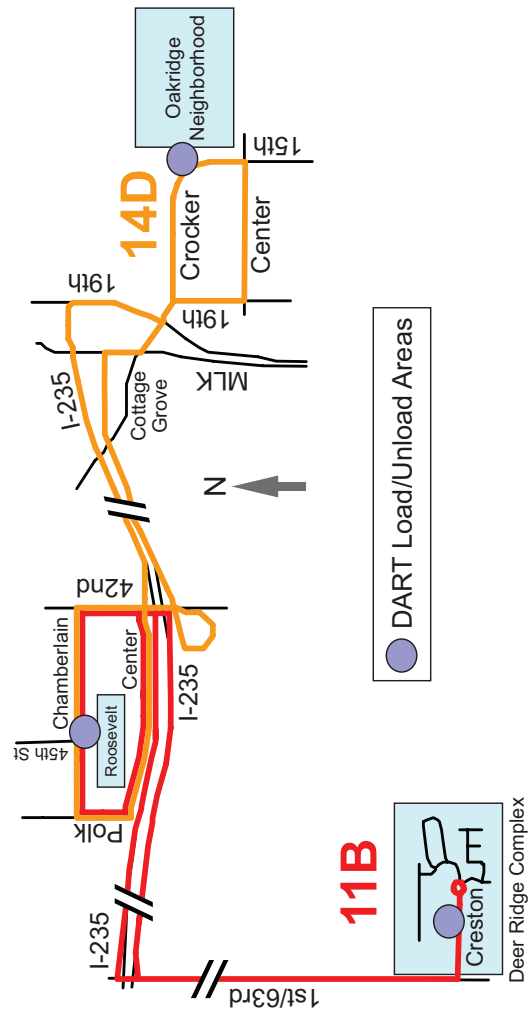

DART Service to Roosevelt via Routes 11B & 14D

DART Service to Roosevelt via Route 60 with connections to Routes 3, 5, 15 & 16

Fares

Local Routes

Adult.....	\$ 1.75
Half-Fare*75
Children 6 – 1075
Children 5 and under	FREE

(Must be accompanied by an adult)

Express Routes

Cash.....	\$ 2.00
Half-Fare*75

Tokens

Tokens must be purchased in packages of 10.

Full Fare.....	10/\$.. 17.50
Half-Fare (Reduced Fare ID*)	10/\$.. 7.50

Passes