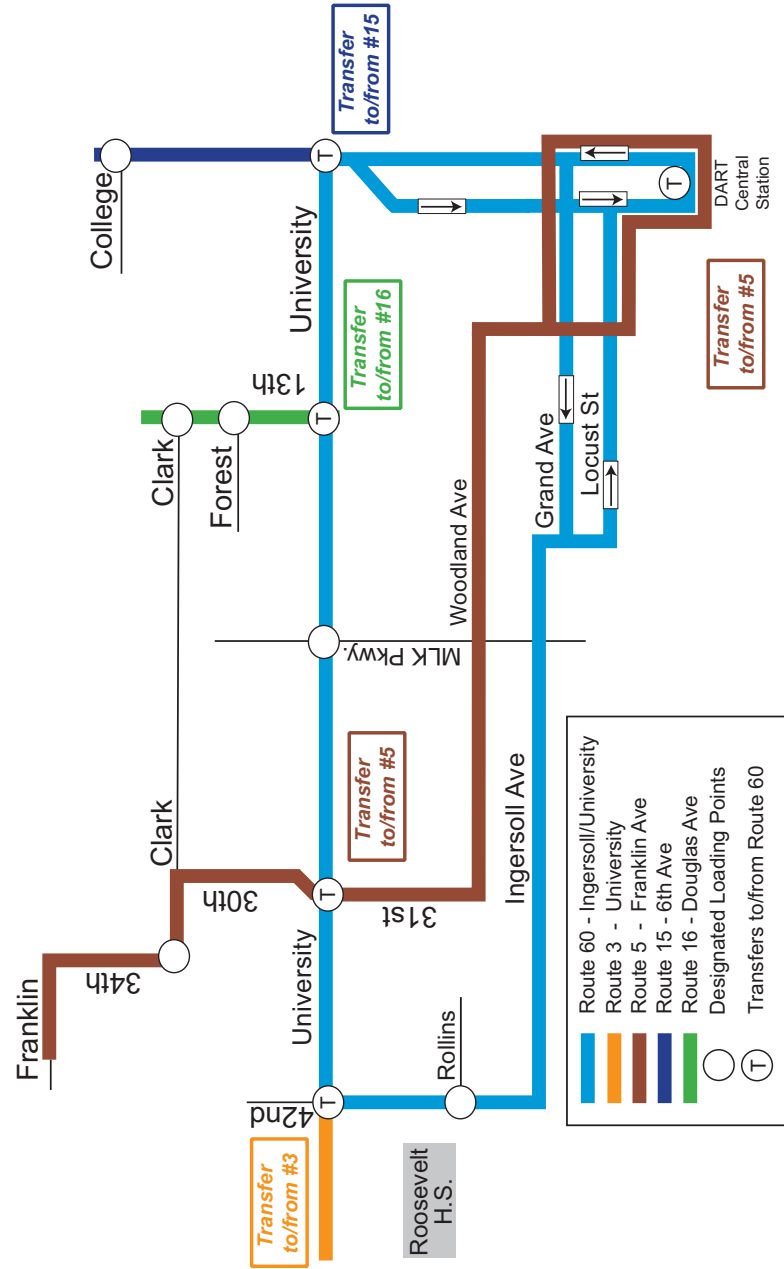

DART Service to Roosevelt via Routes 11B & 14D

DART Service to Roosevelt via Route 60 with connections to Routes 3, 5, 15 & 16

Fares

Local Routes

Adult.....	\$ 1.75
Half-Fare*75
Children 6 – 1075
Children 5 and under	FREE

Route 15 - 6th Ave

Local Route

	6th & College	Arrive 6th & University
	7:21 a.m.	7:23
	7:41	7:43
Late Starts	9:20	9:22
	9:40	9:42

transfer to

Route 60 - University/Ingersoll

Local Route–West on University, South on 42nd St

transfer to

Route 15 - 6th Ave

Local Route

	Leave 6th & University	6th & College
	4:06	4:07
	4:26	4:27
Early Out	1:06	1:07

Route 5 - Franklin Ave

Local Route

	Franklin & Beaver	34th & Clark	Arrive 31st & University
	7:27 a.m.	7:30	7:33
Late Start	9:26	9:28	9:31

Local Route –North on 42nd St., East on University

	42nd & Rollins	Arrive University & 31st
	4:03 p.m.	4:08
Early Out	12:41	12:46

transfer to

Route 5 - Franklin Ave

Local Route

	Leave 31st & Brattleboro	34th & Clark	Franklin & 42nd
	4:20	4:22	4:27
Early Out	1:23	1:25	1:30